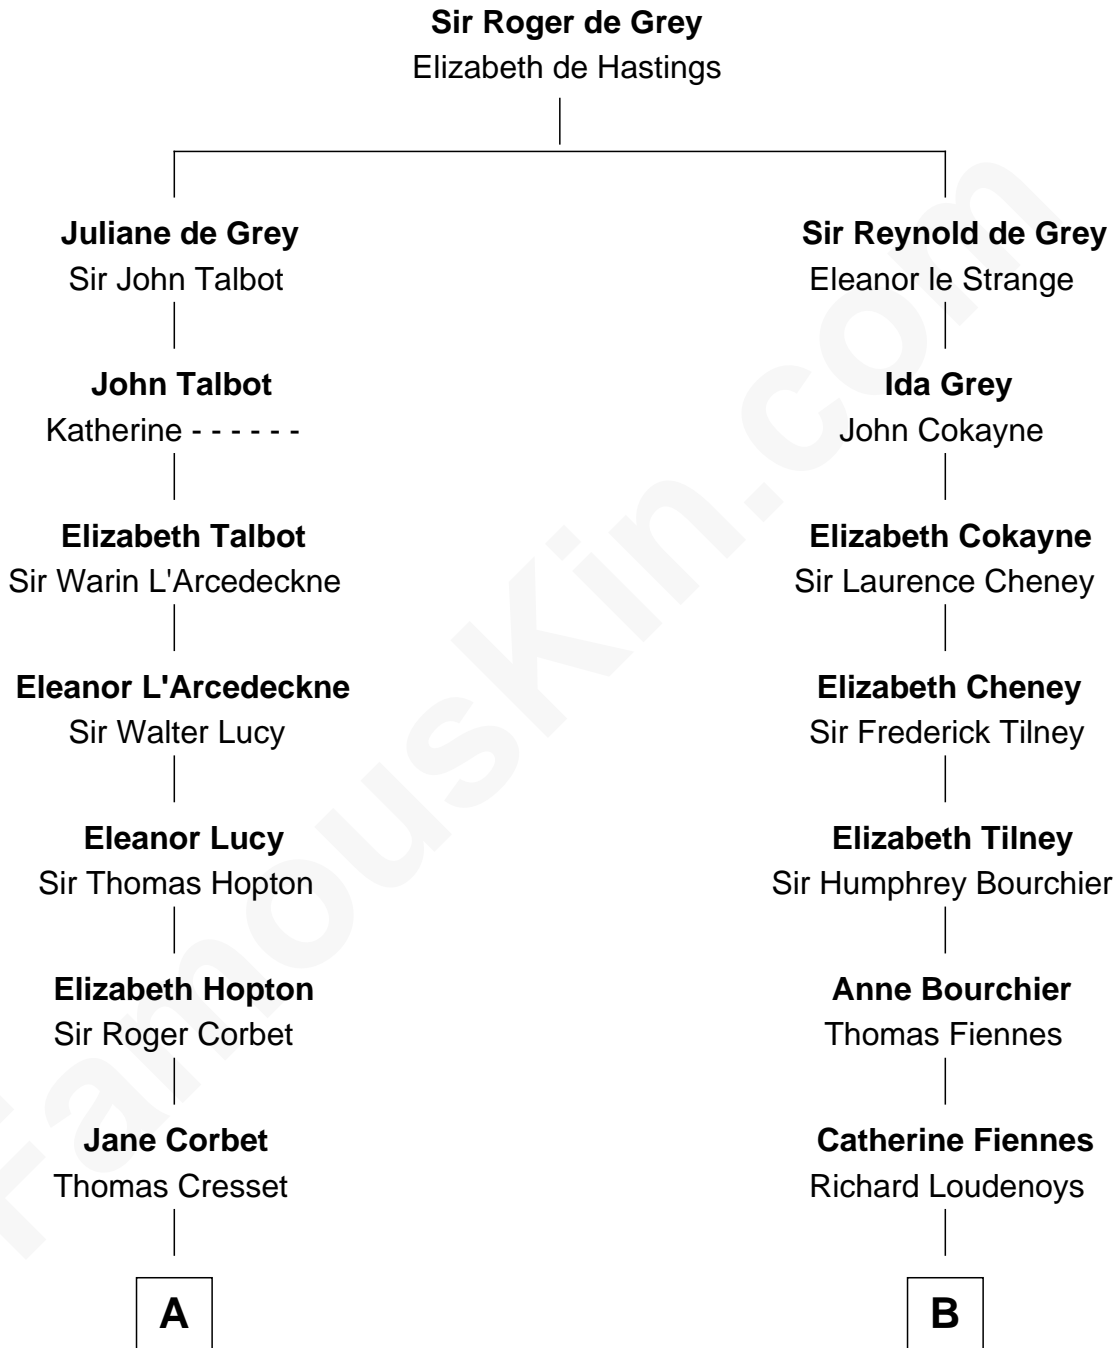

**MAYFLOWER**

# FamousKin.com Relationship Chart of

**Richard More**

(c1614 - c1696) *Mayflower passenger 1620*

11th cousin 10 times removed of

**Anne Baxter**

*Movie Actress*

**C**

Rev. David Wright

Abigail Goddard

William Carey Wright

Anna Lloyd Jones

Frank Lloyd Wright

Catherine L. Tobin

Catherine Dorothy Wright

Kenneth Stuart Baxter

**Anne Baxter**