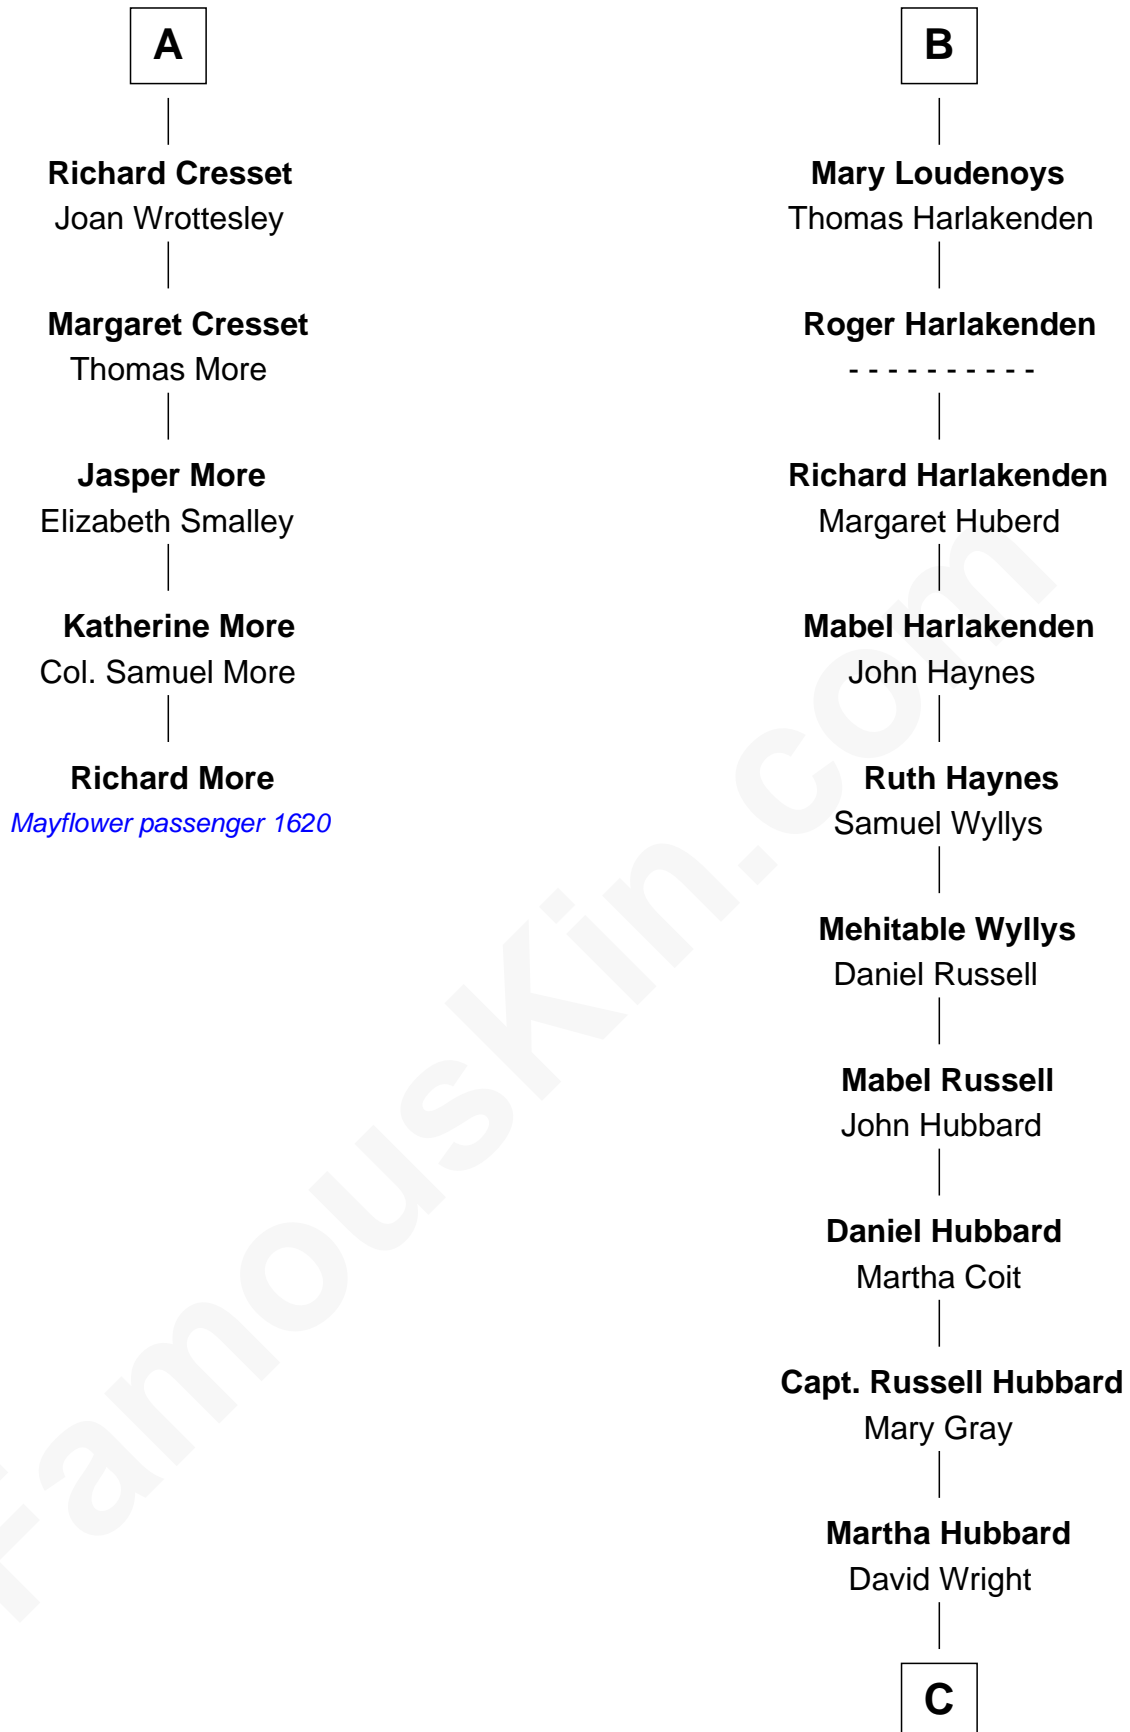

**MAYFLOWER**

# FamousKin.com Relationship Chart of

**Richard More**

(c1614 - c1696) *Mayflower passenger 1620*

11th cousin 10 times removed of

**Anne Baxter**

*Movie Actress*

**C**

Rev. David Wright

Abigail Goddard

William Carey Wright

Anna Lloyd Jones

Frank Lloyd Wright

Catherine L. Tobin

Catherine Dorothy Wright

Kenneth Stuart Baxter

**Anne Baxter**