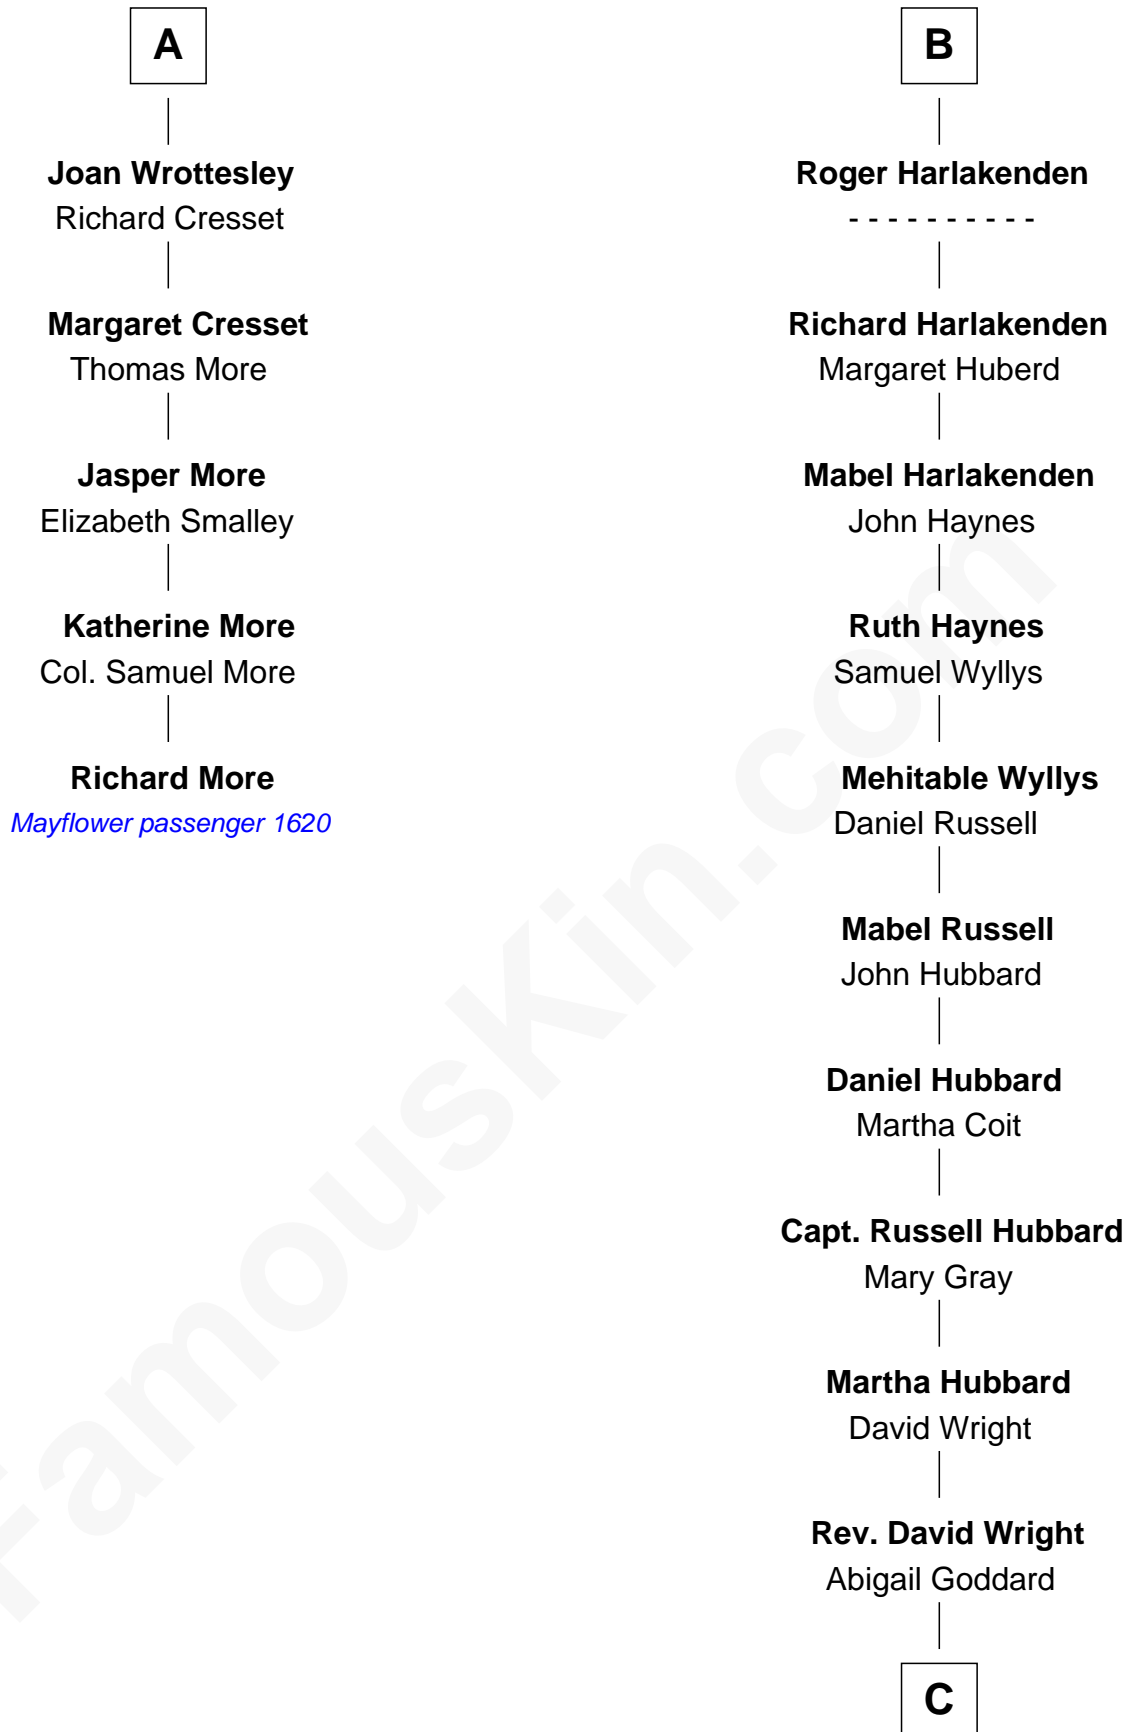

MAYFLOWER

FamousKin.com Relationship Chart of

Richard More

(c1614 - c1696) *Mayflower* passenger 1620

11th cousin 9 times removed of

Anne Baxter

Movie Actress

Edward III, King of England

Philippa of Hainault

C

—
William Carey Wright

Anna Lloyd Jones

—
Frank Lloyd Wright

Catherine L. Tobin

—
Catherine Dorothy Wright

Kenneth Stuart Baxter

—
Anne Baxter

Movie Actress

FamousKin.com