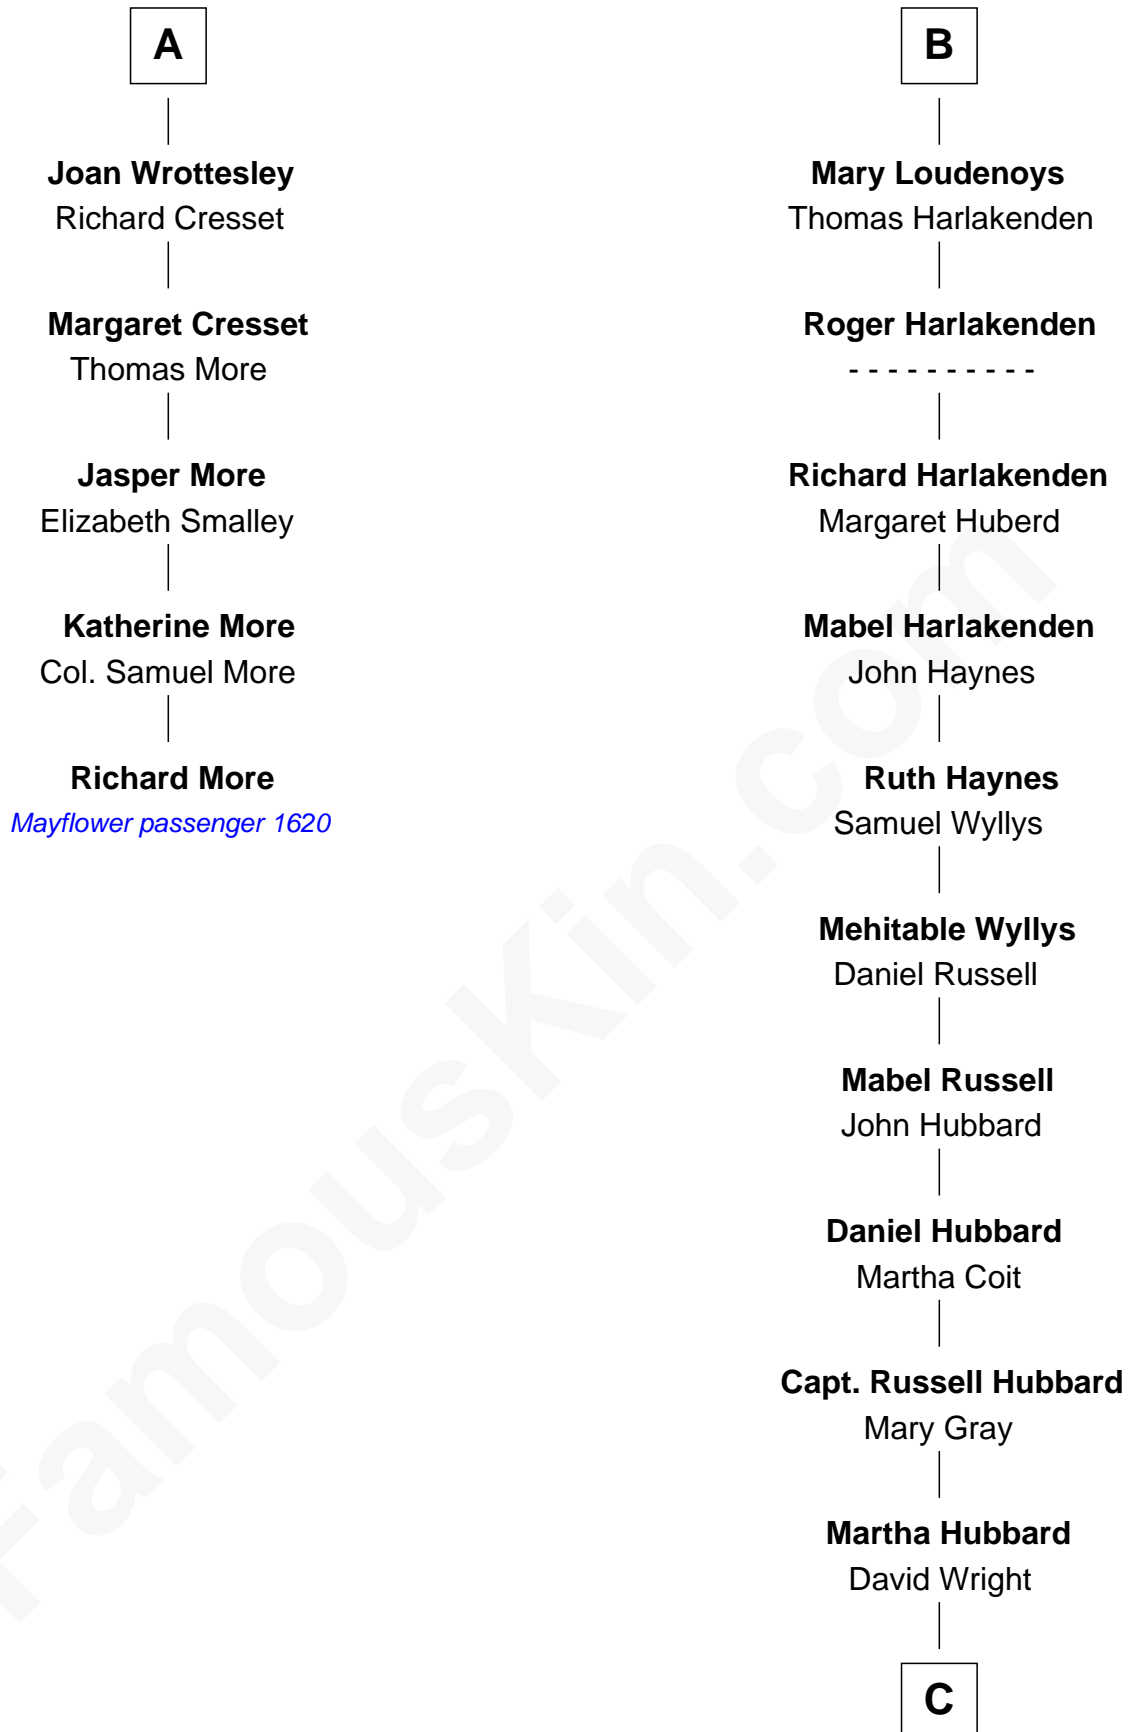

**MAYFLOWER**

# FamousKin.com Relationship Chart of

**Richard More**

(c1614 - c1696) Mayflower passenger 1620

11th cousin 10 times removed of

**Anne Baxter**

Movie Actress

**C**

**Rev. David Wright**

Abigail Goddard

**William Carey Wright**

Anna Lloyd Jones

**Frank Lloyd Wright**

Catherine L. Tobin

**Catherine Dorothy Wright**

Kenneth Stuart Baxter

**Anne Baxter**