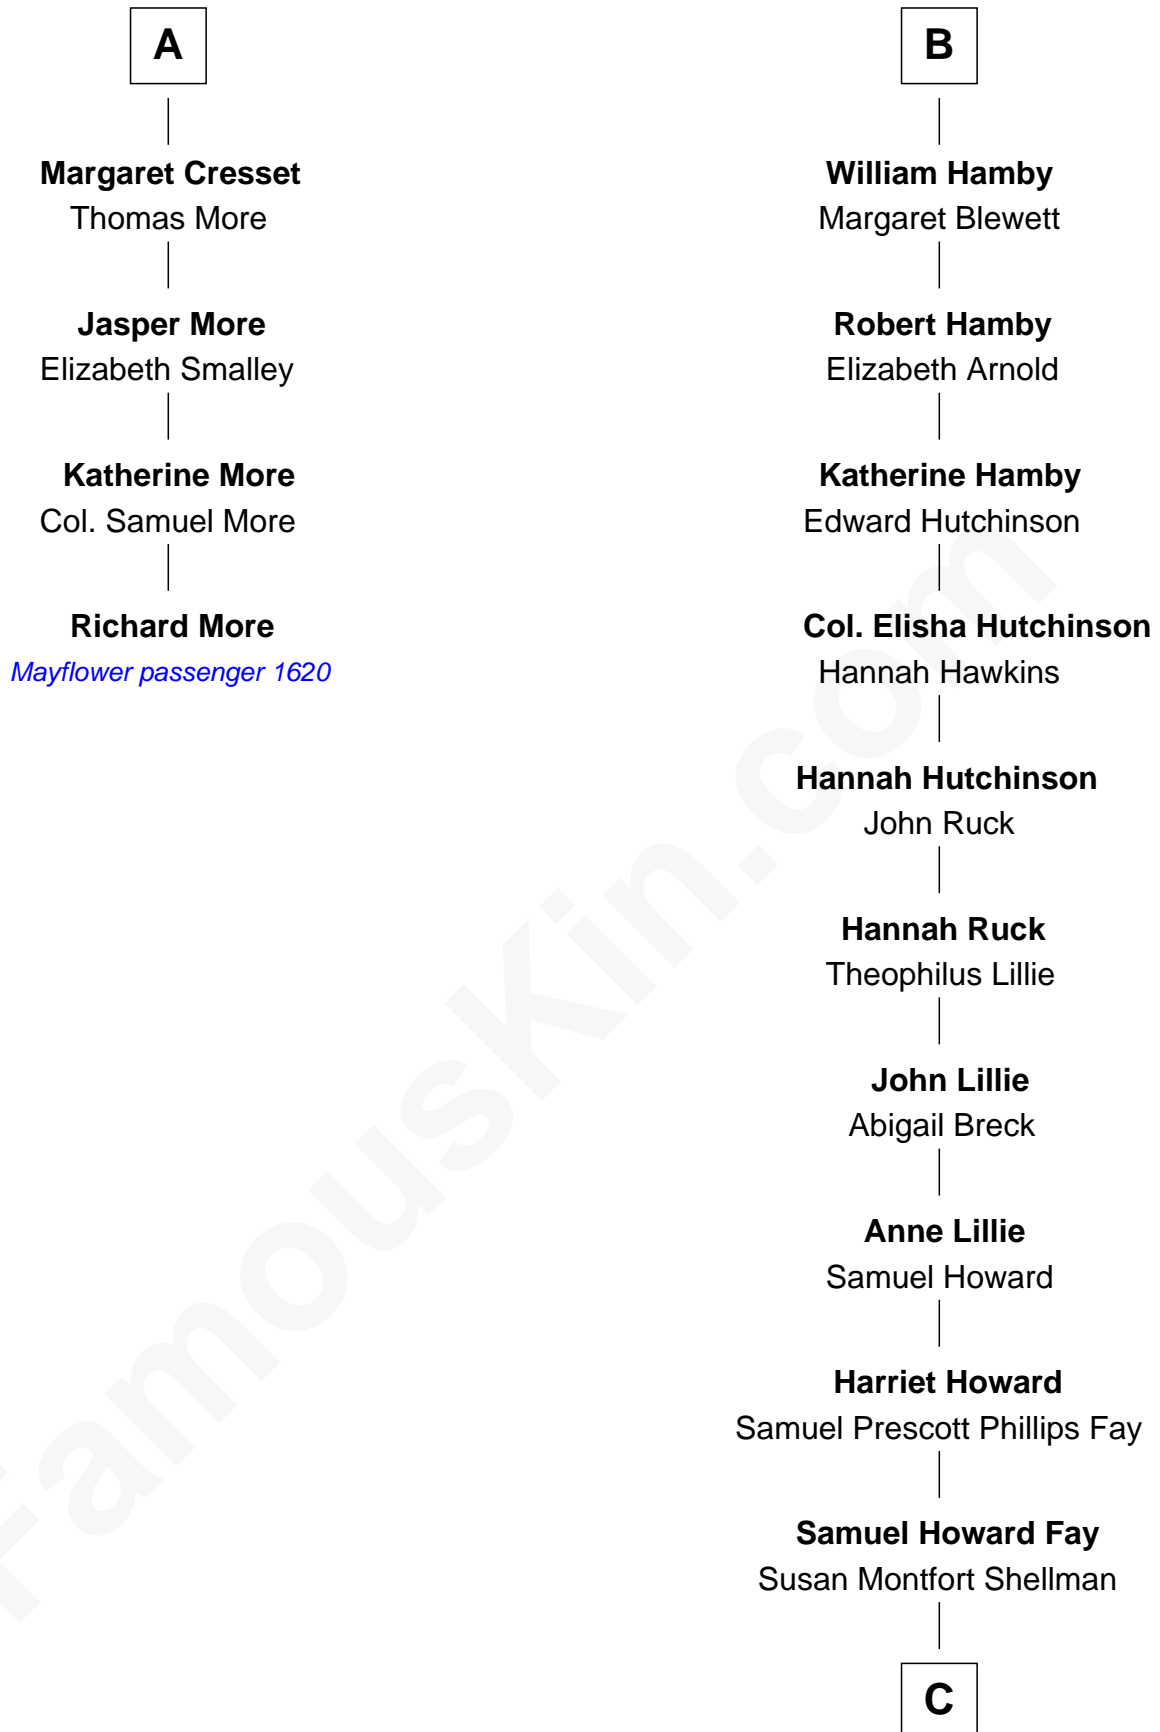

MAYFLOWER

FamousKin.com Relationship Chart of **Richard More**

(c1614 - c1696) *Mayflower passenger 1620*

10th cousin 10 times removed of

George H. W. Bush
41st U.S. President

Sir Philip le Despencer
Joan de Cobham

Sir Andrew Luttrell

Sir Andrew Luttrell

Joan Tailboys

Hawise Luttrell

Sir Godfrey Hilton

Sir Godfrey Hilton

Margery Willoughby

Elizabeth Hilton

Richard Thimbleby

Anne Thimbleby

John Booth

Eleanor Booth

Edward Hamby

B

C

Harriet Eleanor Fay
Rev. James Smith Bush

Samuel Prescott Bush
Flora Sheldon

Prescott Sheldon Bush
Dorothy Wear Walker

George H. W. Bush
41st U.S. President

FamousKin.com