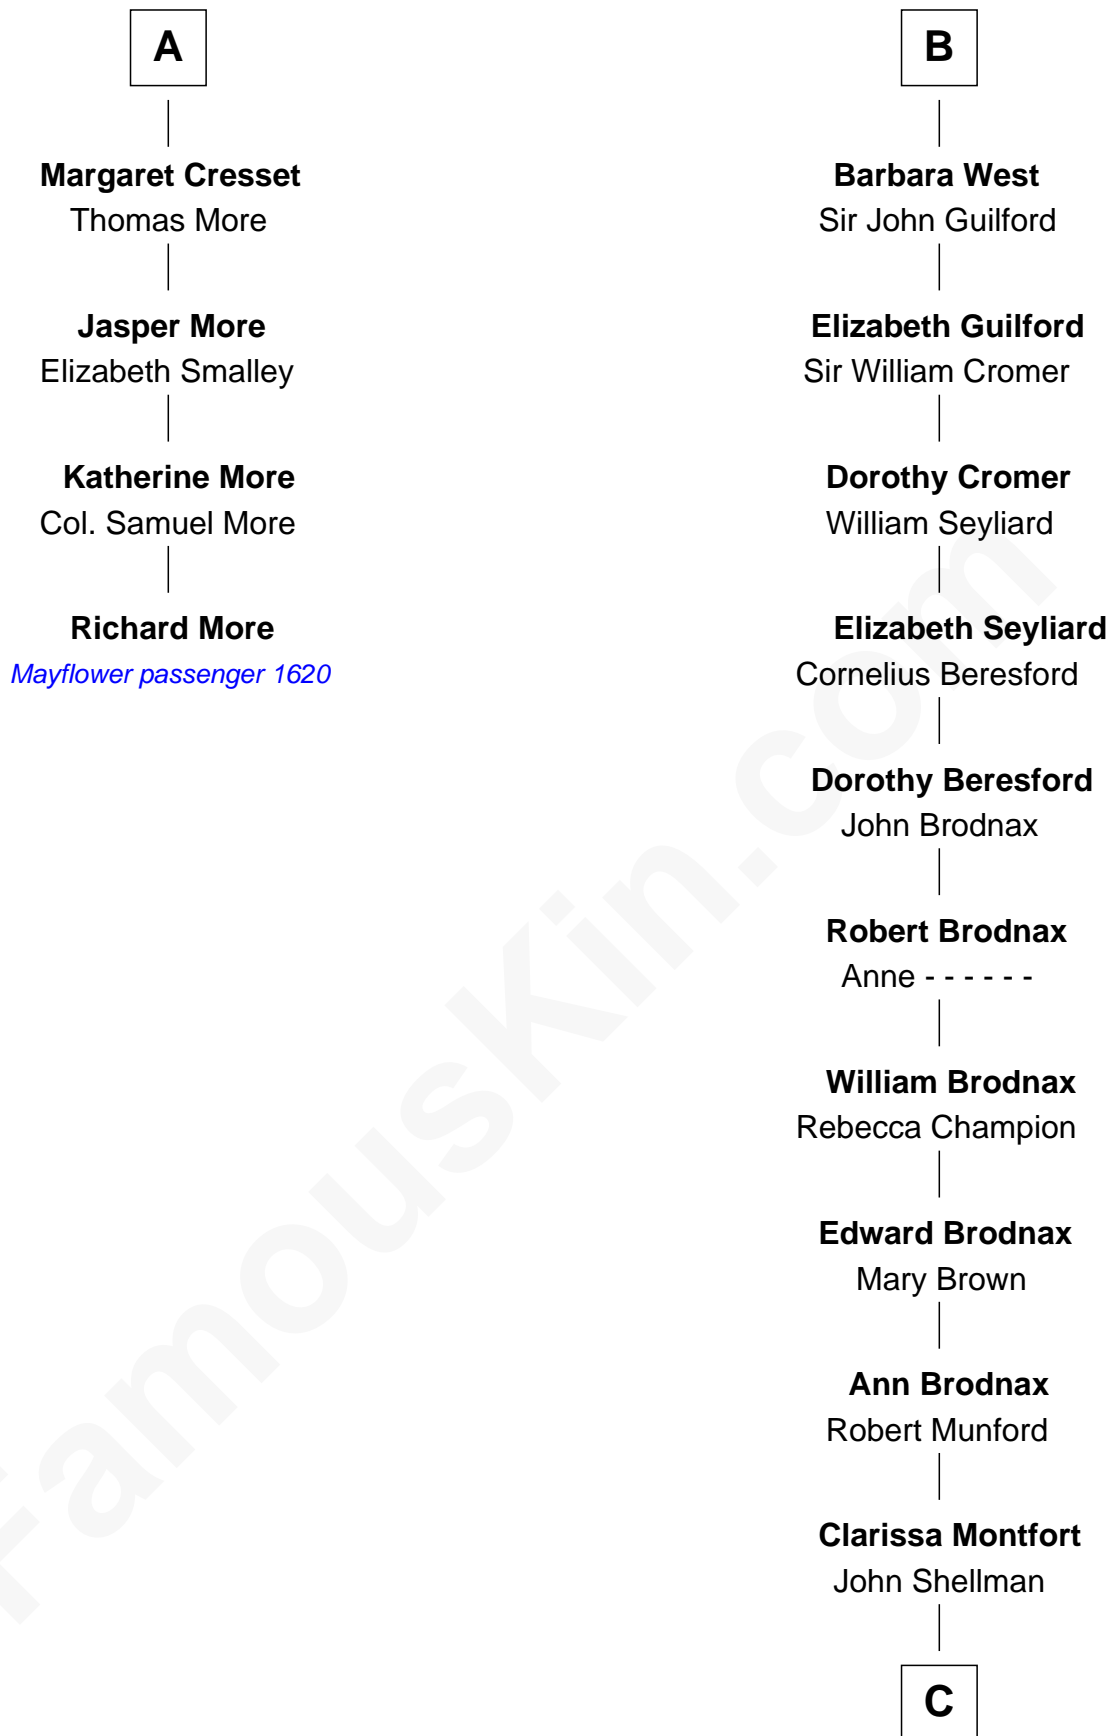

MAYFLOWER

FamousKin.com Relationship Chart of **Richard More**

(c1614 - c1696) *Mayflower* passenger 1620

10th cousin 11 times removed of

George H. W. Bush
41st U.S. President

C

—
Susan Montfort Shellman

Samuel Howard Fay

—
Harriet Eleanor Fay

Rev. James Smith Bush

—
Samuel Prescott Bush

Flora Sheldon

—
Prescott Sheldon Bush

Dorothy Wear Walker

—
George H. W. Bush

41st U.S. President