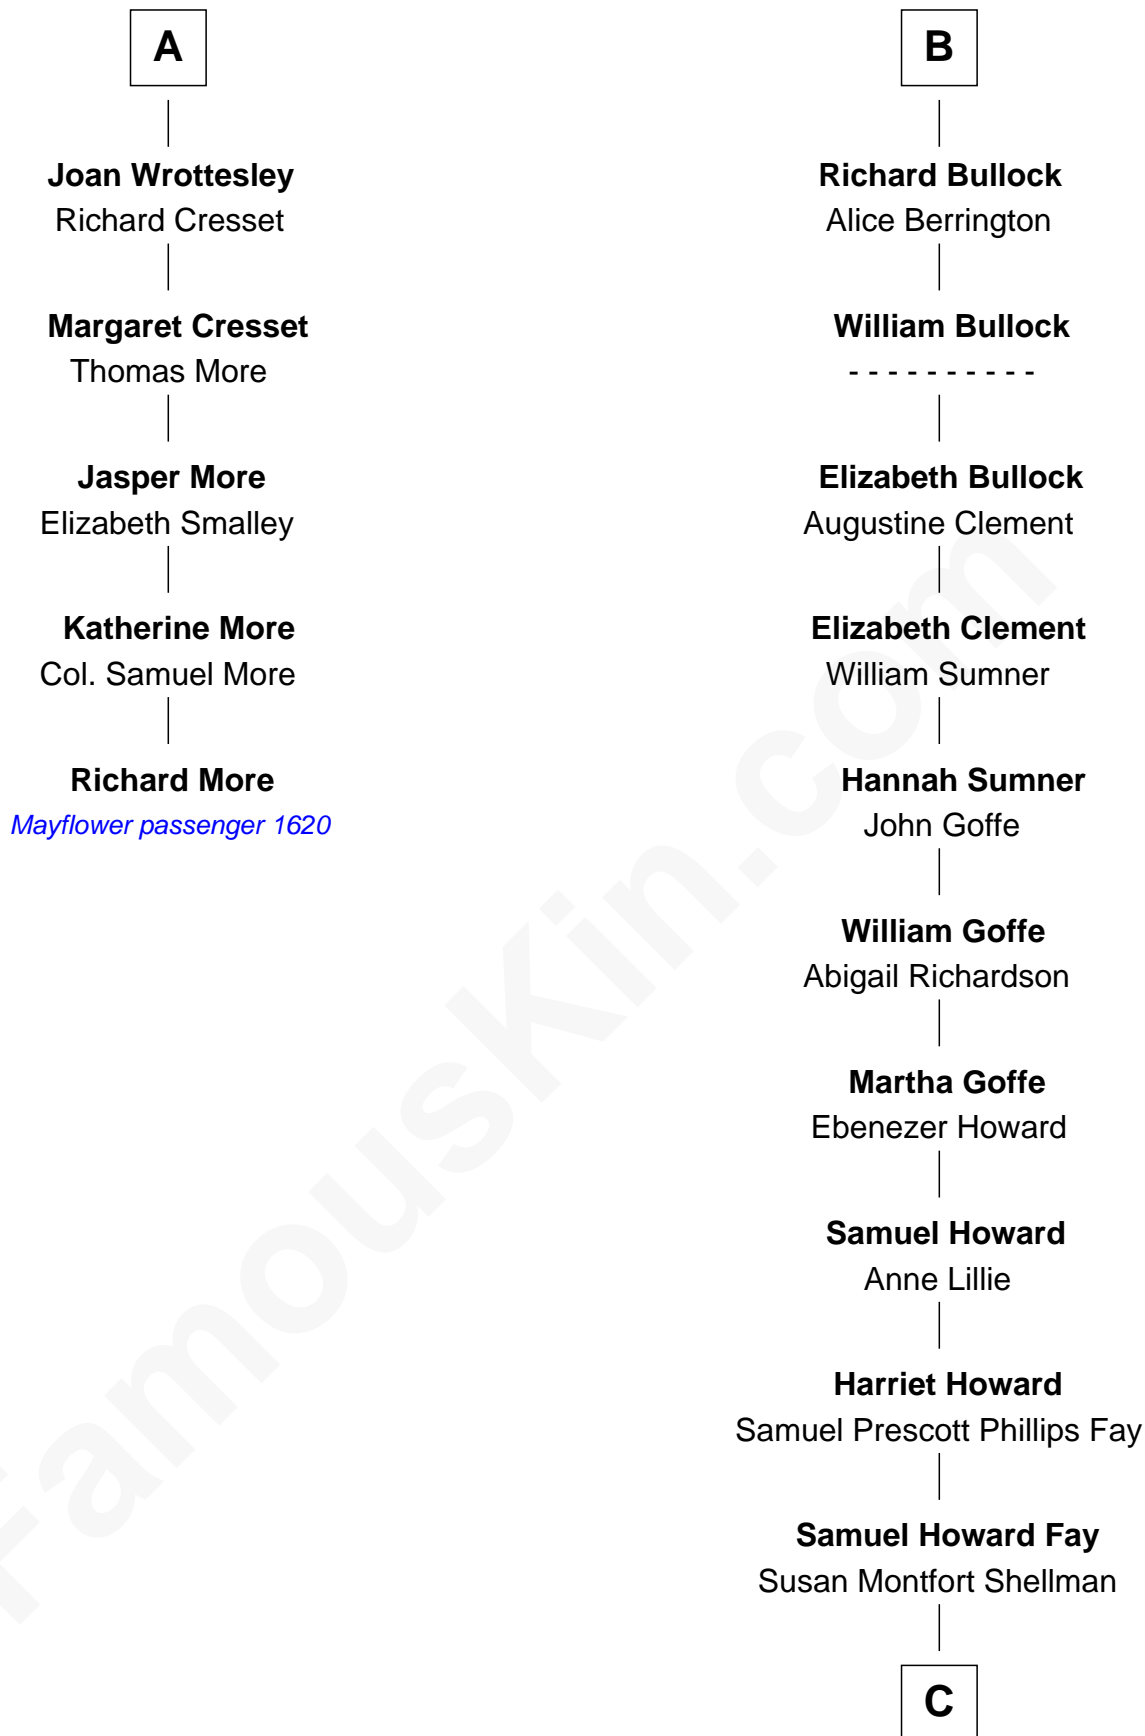

**MAYFLOWER**

# FamousKin.com Relationship Chart of **Richard More**

*(c1614 - c1696) Mayflower passenger 1620*

**11th cousin 9 times removed of**

**George H. W. Bush**  
*41st U.S. President*

**William de Montagu**  
Katherine de Grandison

**C**

—  
**Harriet Eleanor Fay**  
Rev. James Smith Bush

—  
**Samuel Prescott Bush**  
Flora Sheldon

—  
**Prescott Sheldon Bush**  
Dorothy Wear Walker

—  
**George H. W. Bush**  
*41st U.S. President*