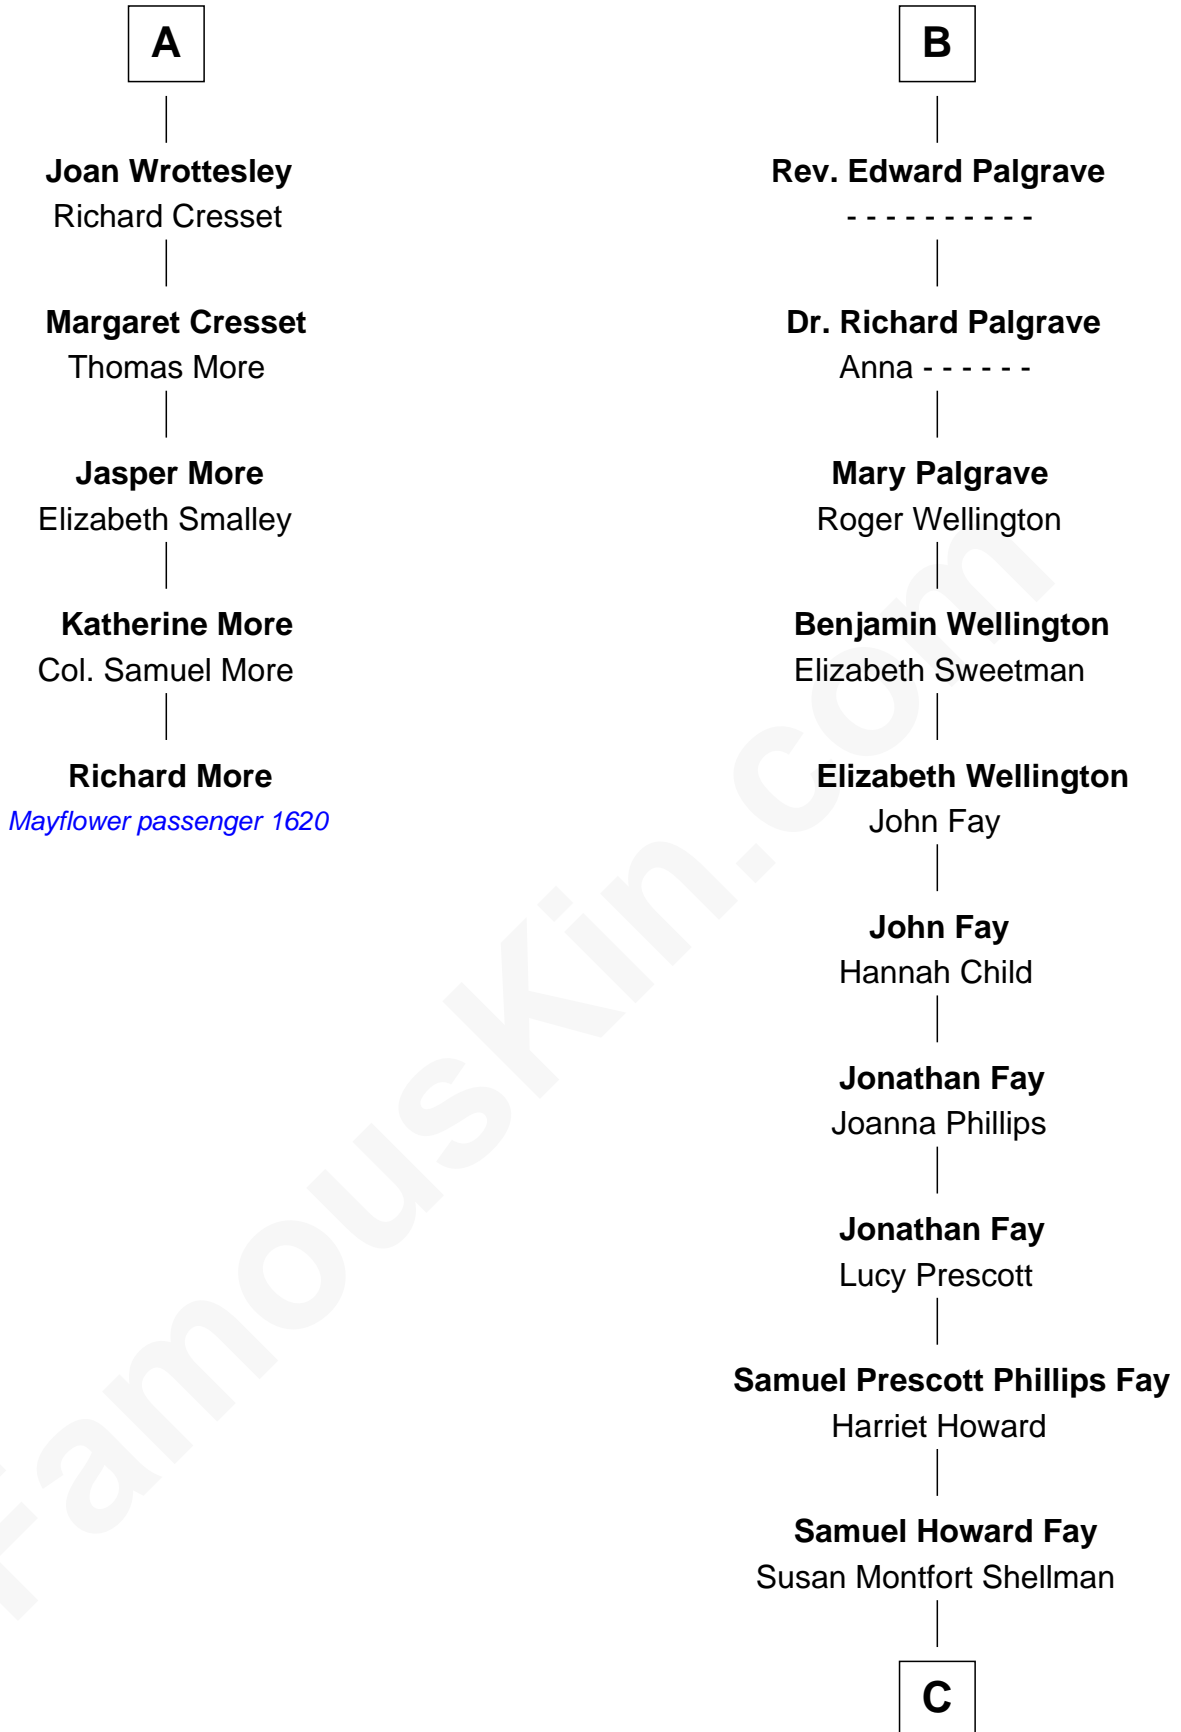

MAYFLOWER

FamousKin.com Relationship Chart of **Richard More**

(c1614 - c1696) Mayflower passenger 1620

11th cousin 9 times removed of

George H. W. Bush
41st U.S. President

Elizabeth de Badlesmere

with husband
Sir Edmund Mortimer

with husband
Sir William de Bohun

Sir Roger de Mortimer
Philippa de Montagu

Elizabeth de Bohun
Sir Richard Fitzalan

Edmund Mortimer
Philippa Plantagenet

Elizabeth Fitzalan
Sir Robert Goushill

Elizabeth Mortimer
Sir Henry Percy

Elizabeth Goushill
Sir Robert Wingfield

Elizabeth Percy
Sir John Clifford

Elizabeth Wingfield
Sir William Brandon

Thomas Clifford
Joan Dacre

Eleanor Brandon
John Glemham

Matilda Clifford
Sir Edmund Sutton

Anne Glemham
Henry Palgrave

Dorothy Sutton
Richard Wrottesley

Thomas Palgrave
Alice Gunton

A

B

C

Harriet Eleanor Fay
Rev. James Smith Bush

Samuel Prescott Bush
Flora Sheldon

Prescott Sheldon Bush
Dorothy Wear Walker