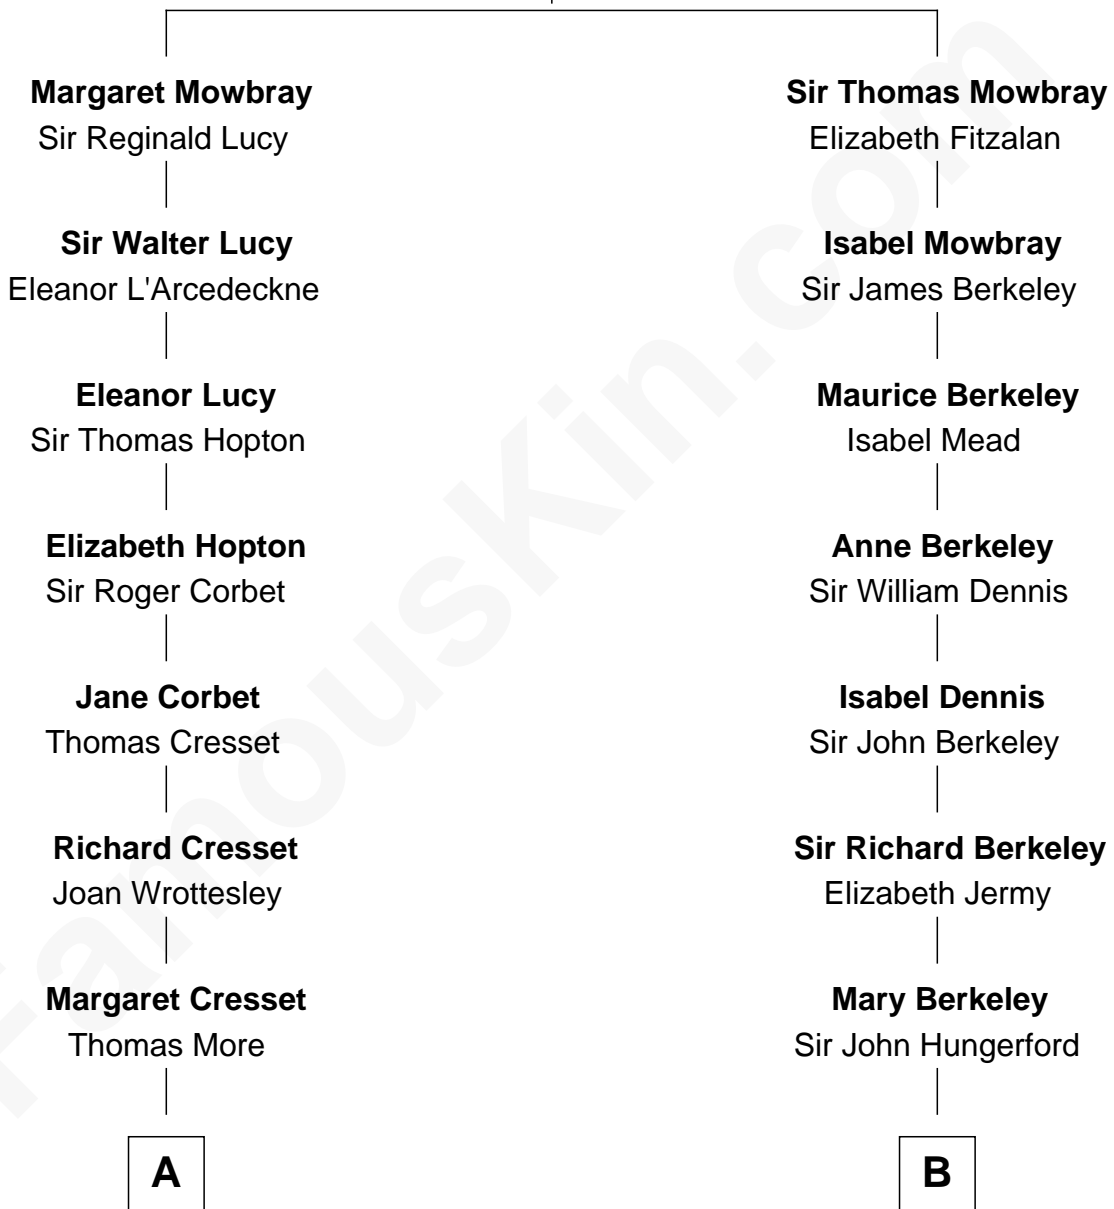

MAYFLOWER

FamousKin.com Relationship Chart of **Richard More**

(c1614 - c1696) Mayflower passenger 1620

9th cousin 10 times removed of

George H. W. Bush
41st U.S. President

John de Mowbray
Elizabeth de Segrave

C

Samuel Prescott Bush

Flora Sheldon

Prescott Sheldon Bush

Dorothy Wear Walker

George H. W. Bush

41st U.S. President

FamousKin.com