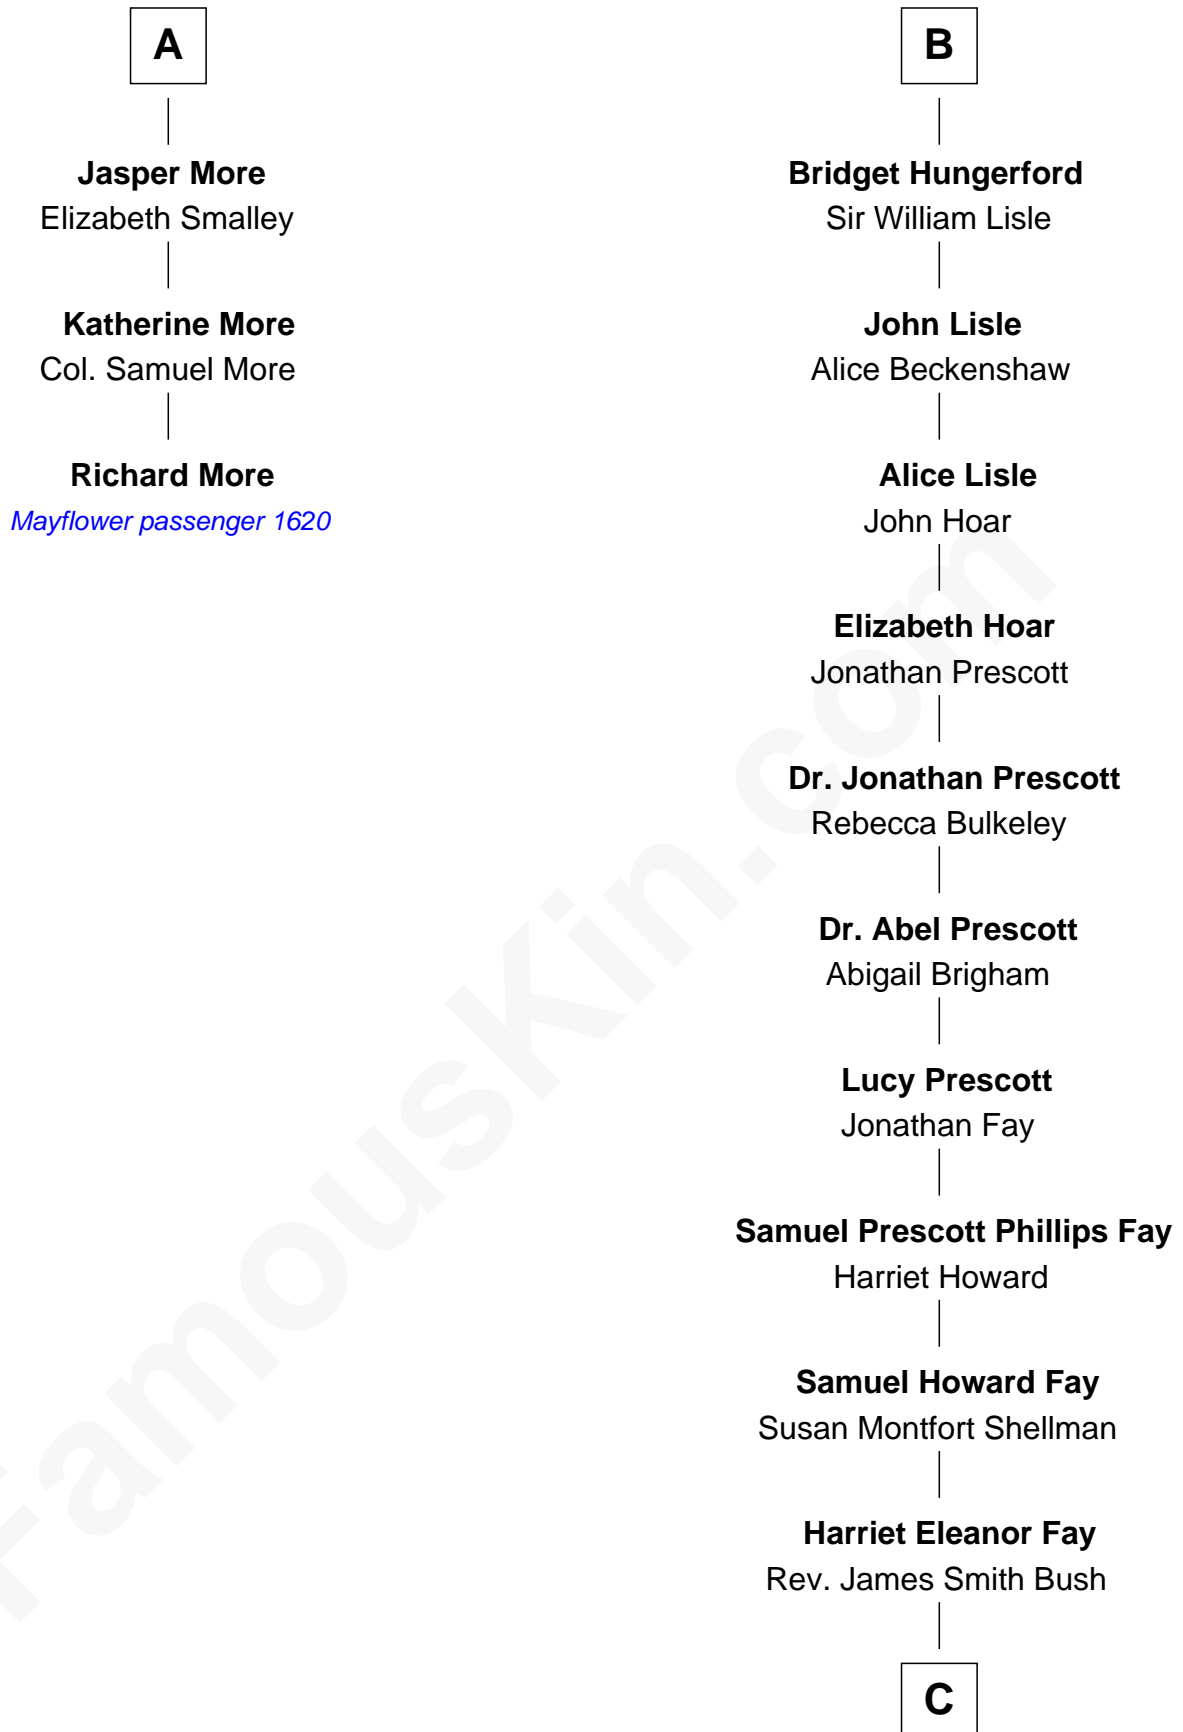

MAYFLOWER

FamousKin.com Relationship Chart of **Richard More**

(c1614 - c1696) Mayflower passenger 1620

9th cousin 10 times removed of

George H. W. Bush
41st U.S. President

John de Mowbray
Elizabeth de Segrave

C

Samuel Prescott Bush

Flora Sheldon

Prescott Sheldon Bush

Dorothy Wear Walker

George H. W. Bush

41st U.S. President

FamousKin.com