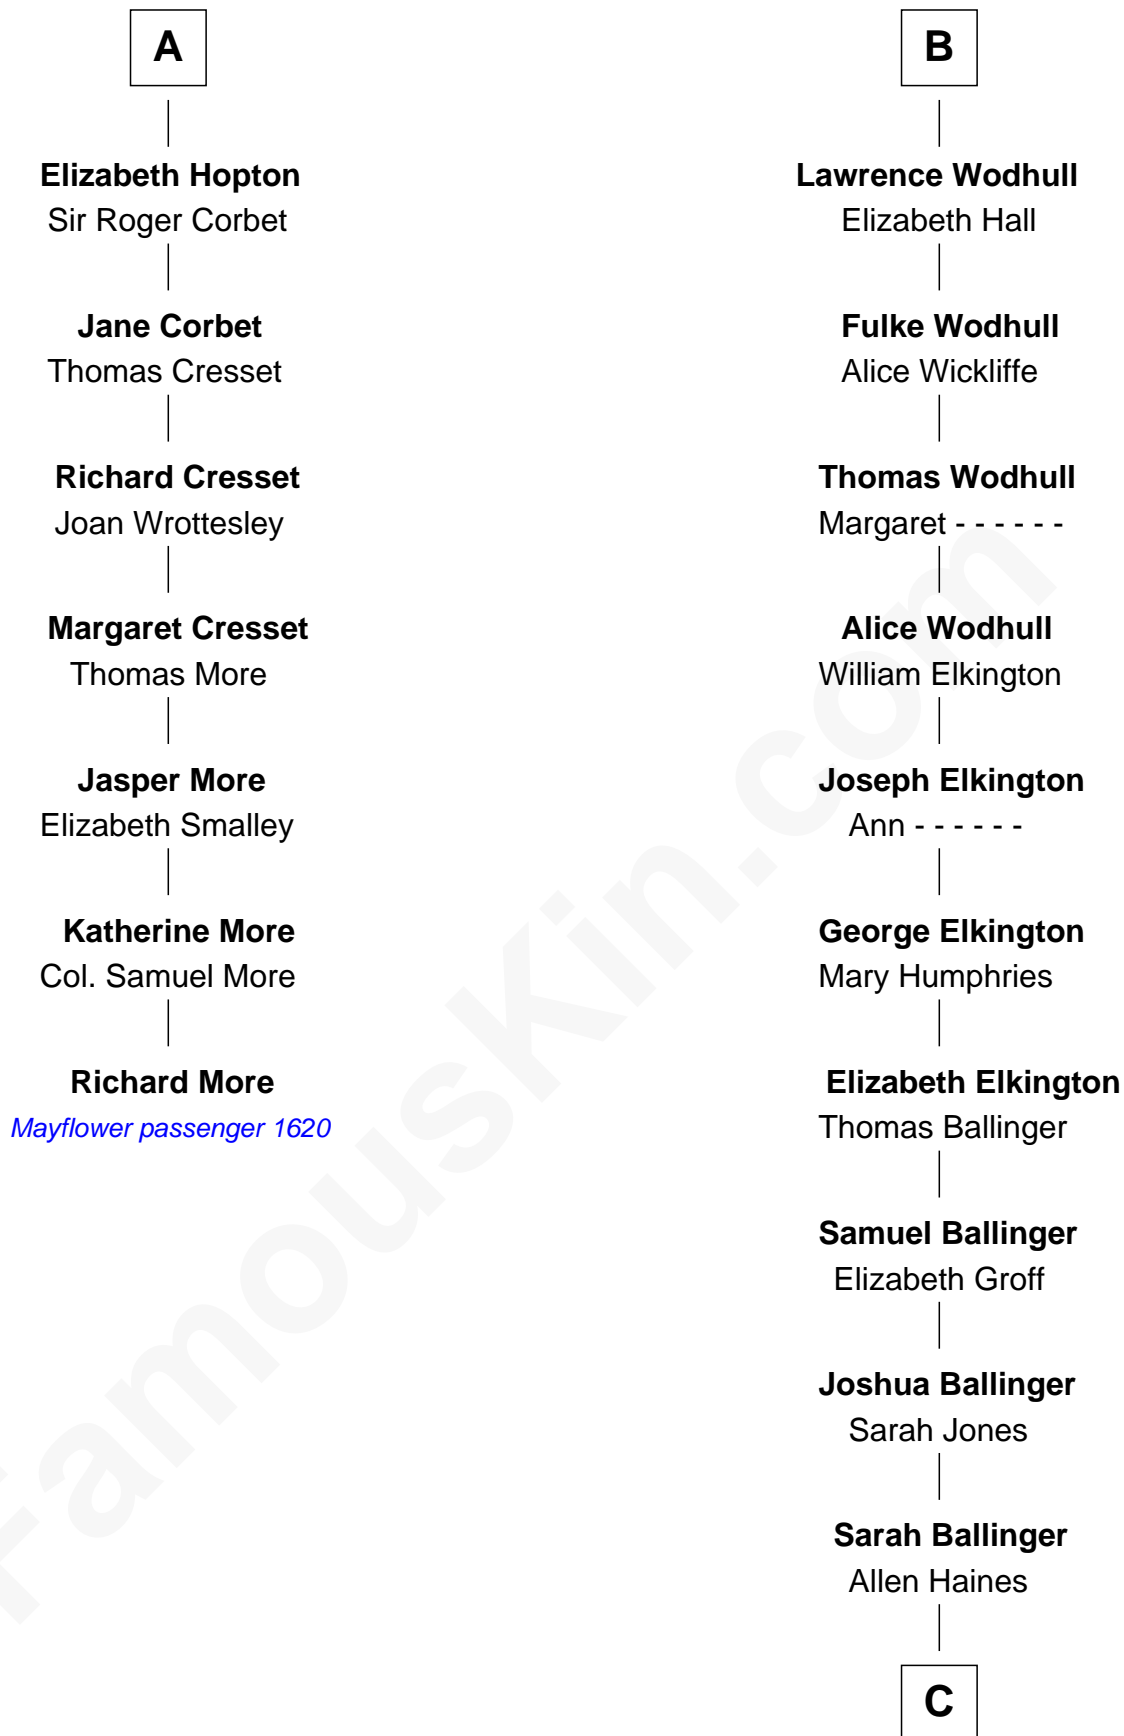

MAYFLOWER

FamousKin.com Relationship Chart of **Richard More**

(c1614 - c1696) Mayflower passenger 1620

13th cousin 8 times removed of

Barbara (Pierce) Bush

First Lady of President George H.W. Bush

John de Botetourte

Alice Grey

Sir William Burley

Elizabeth Burley

Sir John Hopton

Sir Walter Hopton

Joan Mortimer

Sir Thomas Hopton

Eleanor Lucy

Margery Ludlow

Isabel Trussell

Thomas Wodhull

John Wodhull

Joan Etwell

Fulk Wodhull

Anne Newenham

B

C

Jonathan Haines

Mary Jane Sprague

Sarah Haines

Jacob Marion Flickinger

Lulu Dell Flickinger

James Edgar Robinson

Pauline Robinson