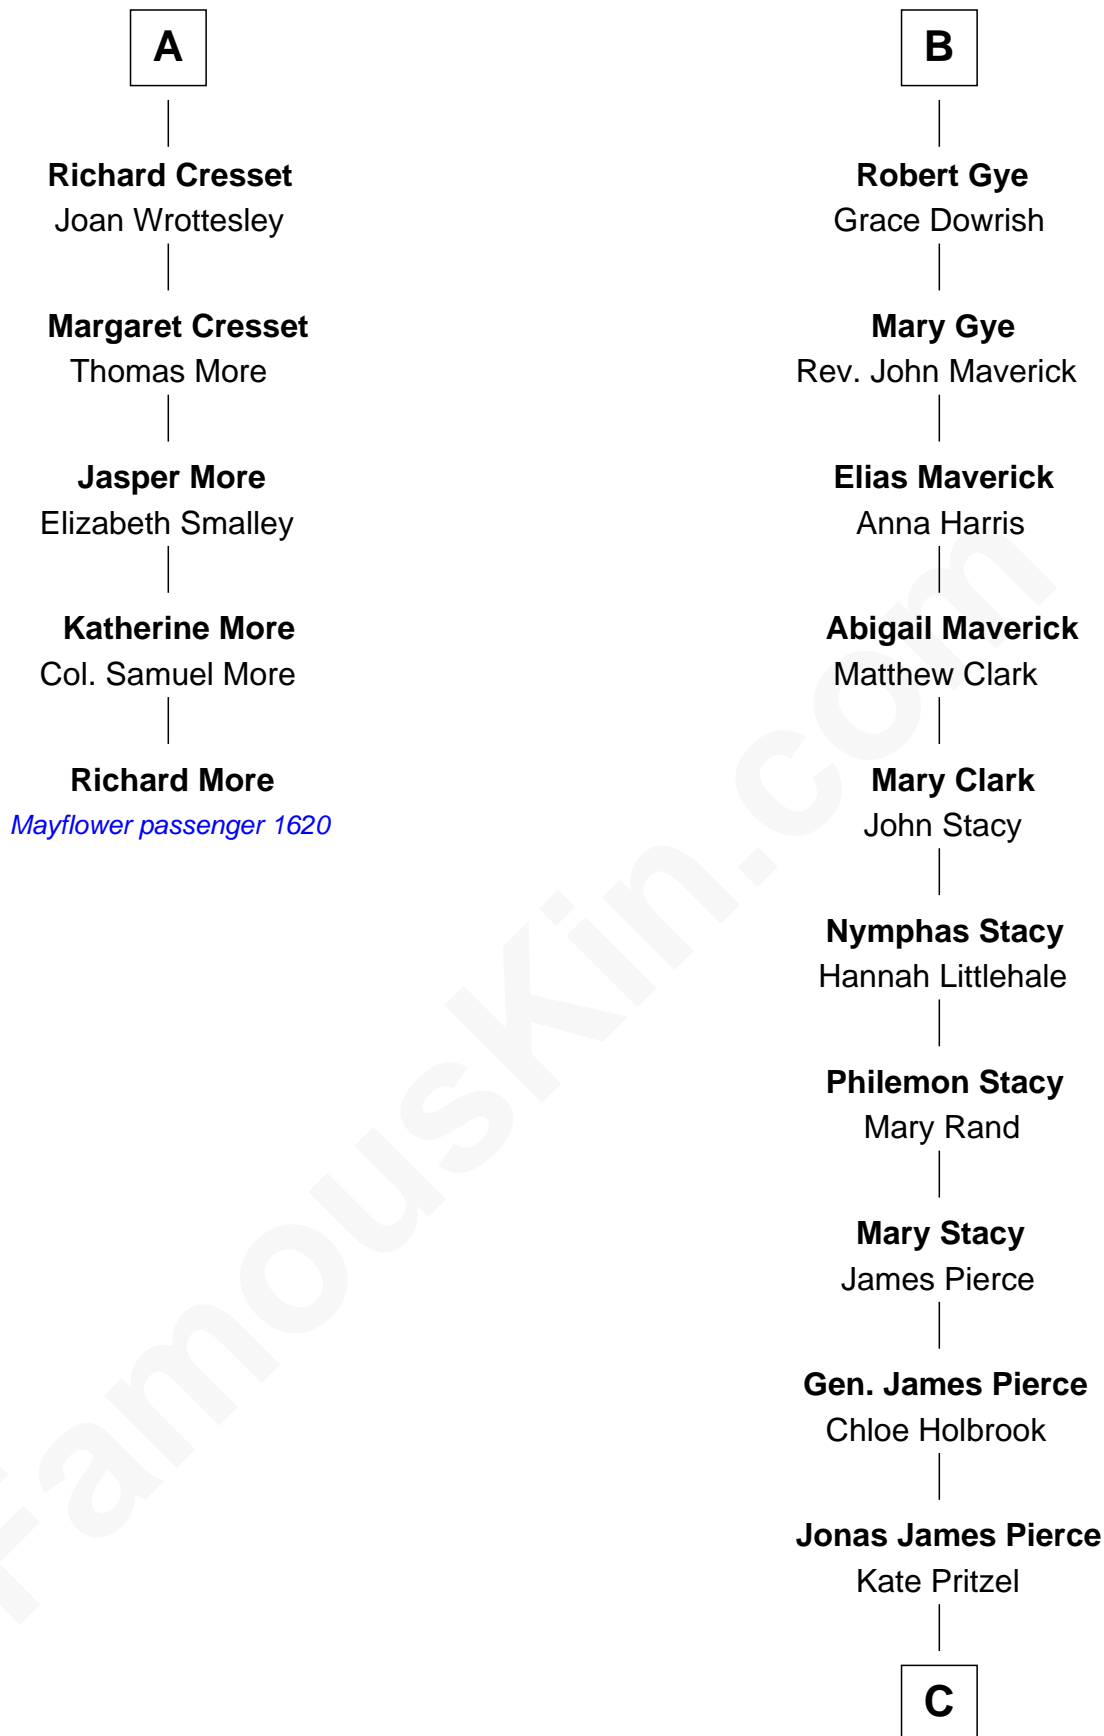

MAYFLOWER

FamousKin.com Relationship Chart of Richard More

(c1614 - c1696) Mayflower passenger 1620

11th cousin 8 times removed of

Barbara (Pierce) Bush

First Lady of President George H.W. Bush

C

—
Scott Pierce

Mabel Marvin

—
Marvin Pierce

Pauline Robinson

—
Barbara (Pierce) Bush

First Lady of George H.W. Bush

FamousKin.com