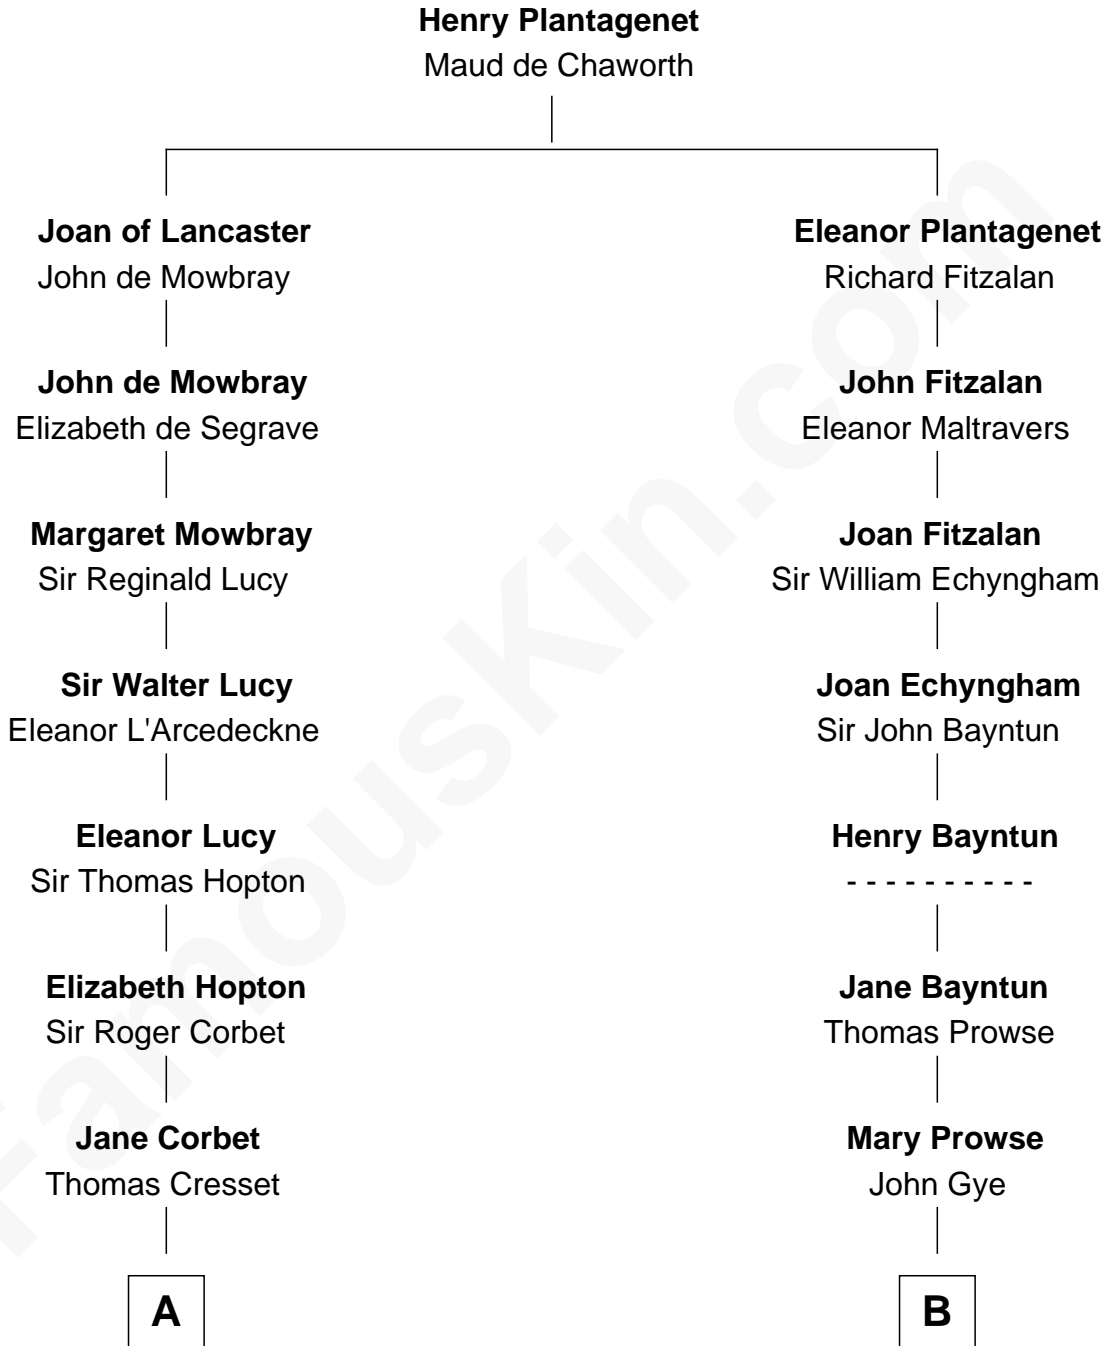

MAYFLOWER

FamousKin.com Relationship Chart of Richard More

(c1614 - c1696) Mayflower passenger 1620

11th cousin 8 times removed of

Barbara (Pierce) Bush

First Lady of President George H.W. Bush

C

—
Scott Pierce

Mabel Marvin

—
Marvin Pierce

Pauline Robinson

—
Barbara (Pierce) Bush

First Lady of George H.W. Bush

FamousKin.com