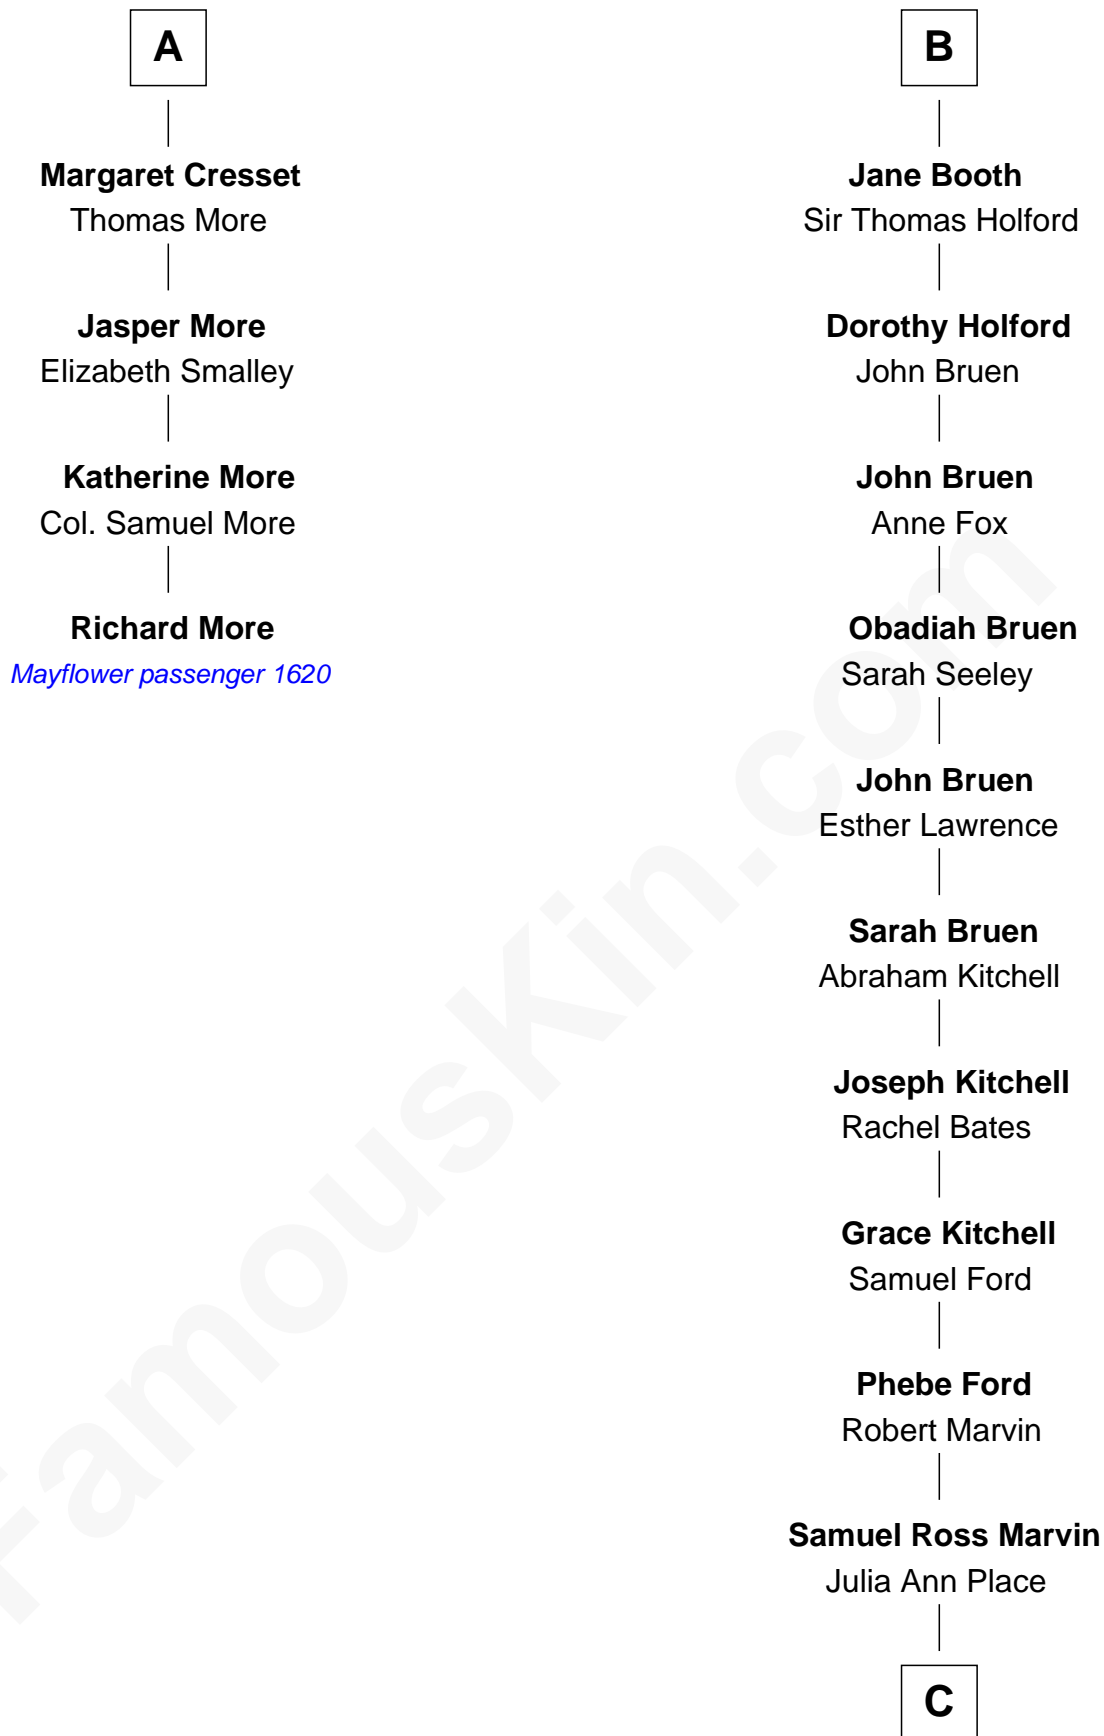

MAYFLOWER

FamousKin.com Relationship Chart of **Richard More**

(c1614 - c1696) Mayflower passenger 1620

10th cousin 10 times removed of

Barbara (Pierce) Bush

First Lady of President George H.W. Bush

Ralph de Stafford

Philippe Neville
Sir Thomas Dacre

Maud de Swinnerton
Sir John Savage

Joan Dacre
Thomas Clifford

Margaret Savage
Sir John Dutton

Matilda Clifford
Sir Edmund Sutton

Maude Dutton
Sir William Booth

Dorothy Sutton
Richard Wrottesley

Sir George Booth
Katherine Montfort

Joan Wrottesley
Richard Cresset

Sir William Booth
Ellen Montgomery

A

B

C

Jerome Place Marvin

Martha Ann Stokes