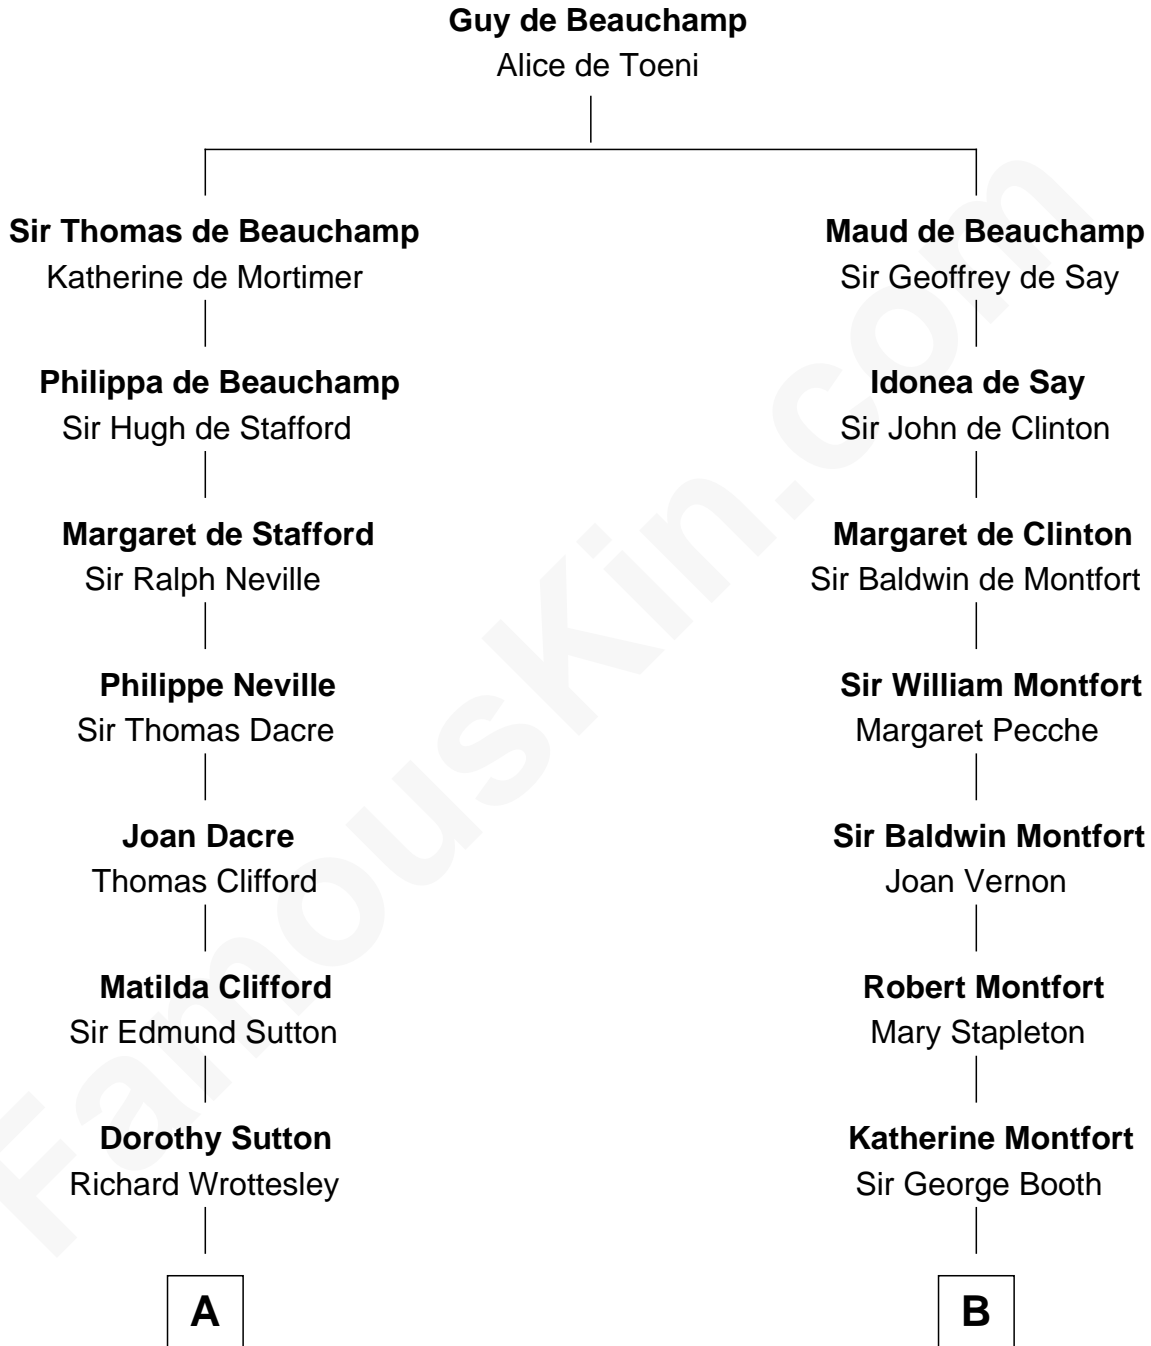

MAYFLOWER

FamousKin.com Relationship Chart of Richard More

(c1614 - c1696) Mayflower passenger 1620

11th cousin 10 times removed of

Barbara (Pierce) Bush

First Lady of President George H.W. Bush

C

Samuel Ross Marvin

Julia Ann Place

Jerome Place Marvin

Martha Ann Stokes

Mabel Marvin

Scott Pierce

Marvin Pierce

Pauline Robinson

Barbara (Pierce) Bush

First Lady of George H.W. Bush