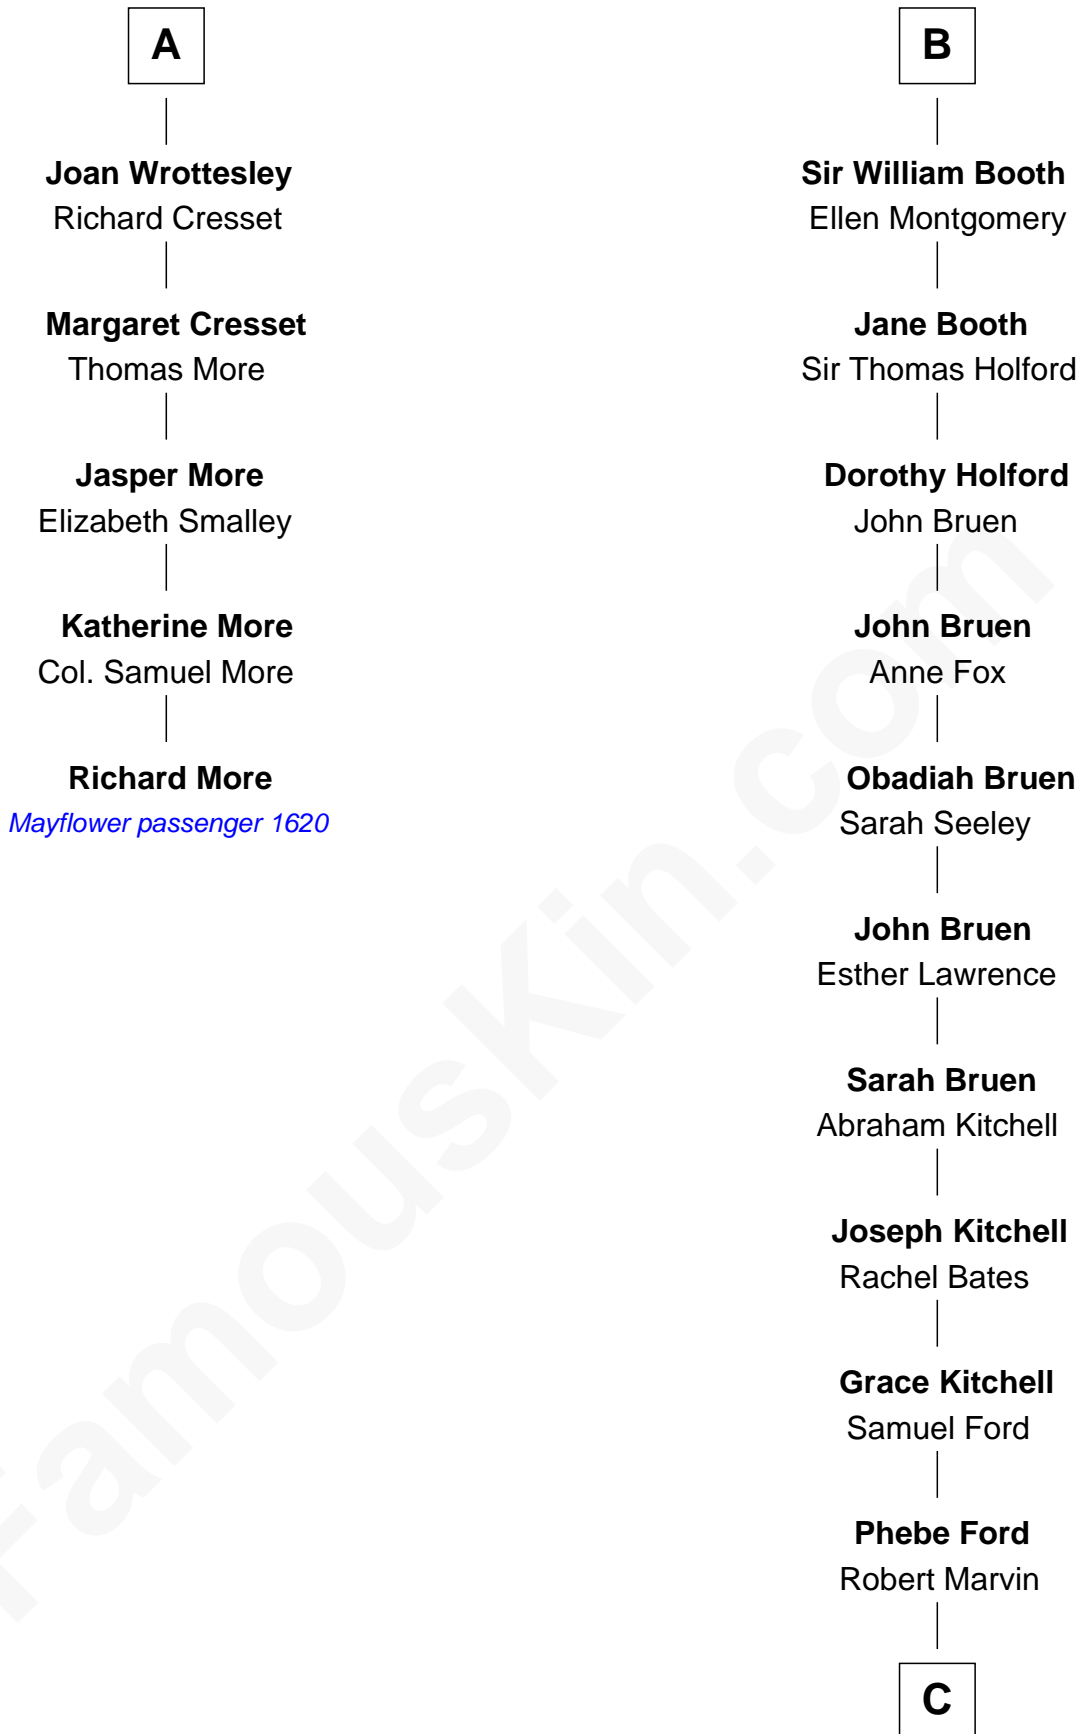

MAYFLOWER

FamousKin.com Relationship Chart of Richard More

(c1614 - c1696) Mayflower passenger 1620

11th cousin 10 times removed of

Barbara (Pierce) Bush

First Lady of President George H.W. Bush

C

Samuel Ross Marvin

Julia Ann Place

Jerome Place Marvin

Martha Ann Stokes

Mabel Marvin

Scott Pierce

Marvin Pierce

Pauline Robinson

Barbara (Pierce) Bush

First Lady of George H.W. Bush