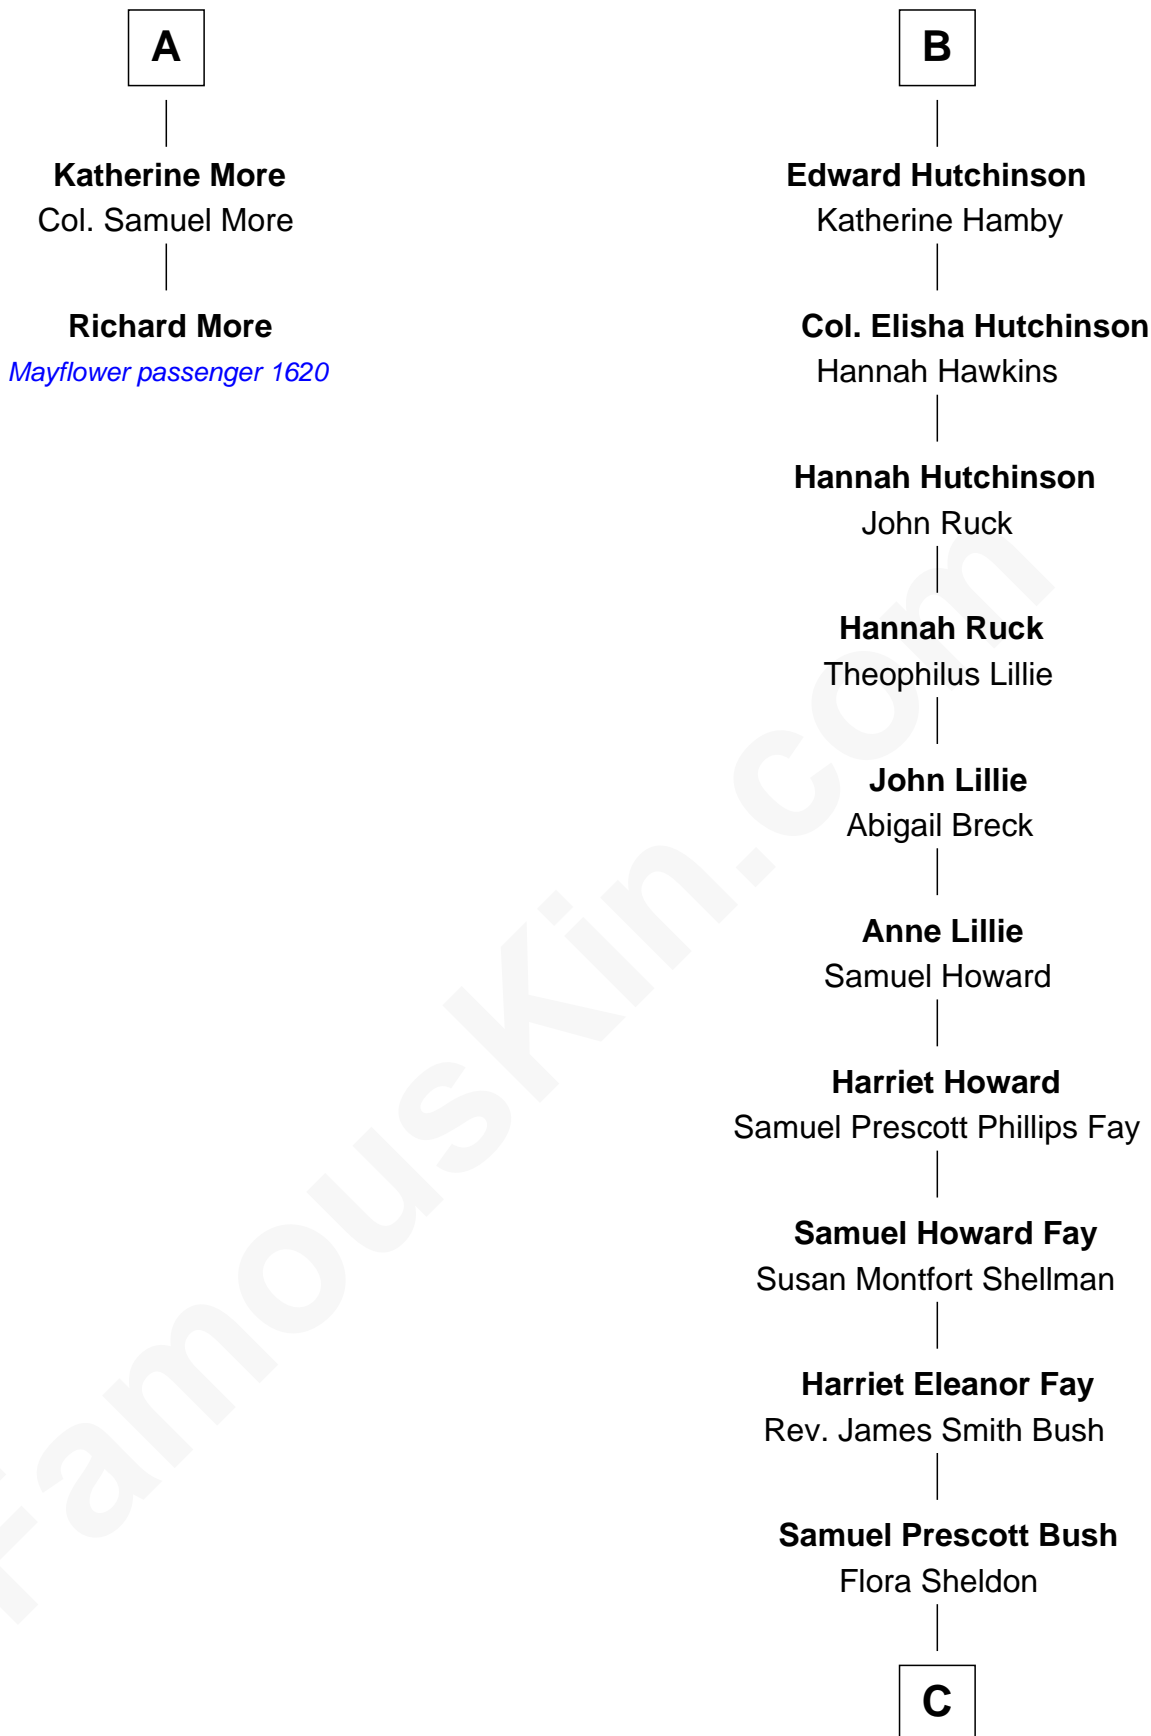

MAYFLOWER

FamousKin.com Relationship Chart of

Richard More

(c1614 - c1696) Mayflower passenger 1620

8th cousin 11 times removed of

George W. Bush

43rd U.S. President

Sir Walter Blount

Sir Thomas Blount

Margaret de Gresley

Sir Thomas Blount

Agnes Hawley

Anne Blount

William Marbury

Robert Marbury

Katherine Williamson

William Marbury

Agnes Lenton

Rev. Francis Marbury

Bridget Dryden

Anne Marbury

William Hutchinson

B

C

Prescott Sheldon Bush

Dorothy Wear Walker

George Herbert Walker Bush

Barbara Pierce

George W. Bush

43rd U.S. President

FamousKin.com