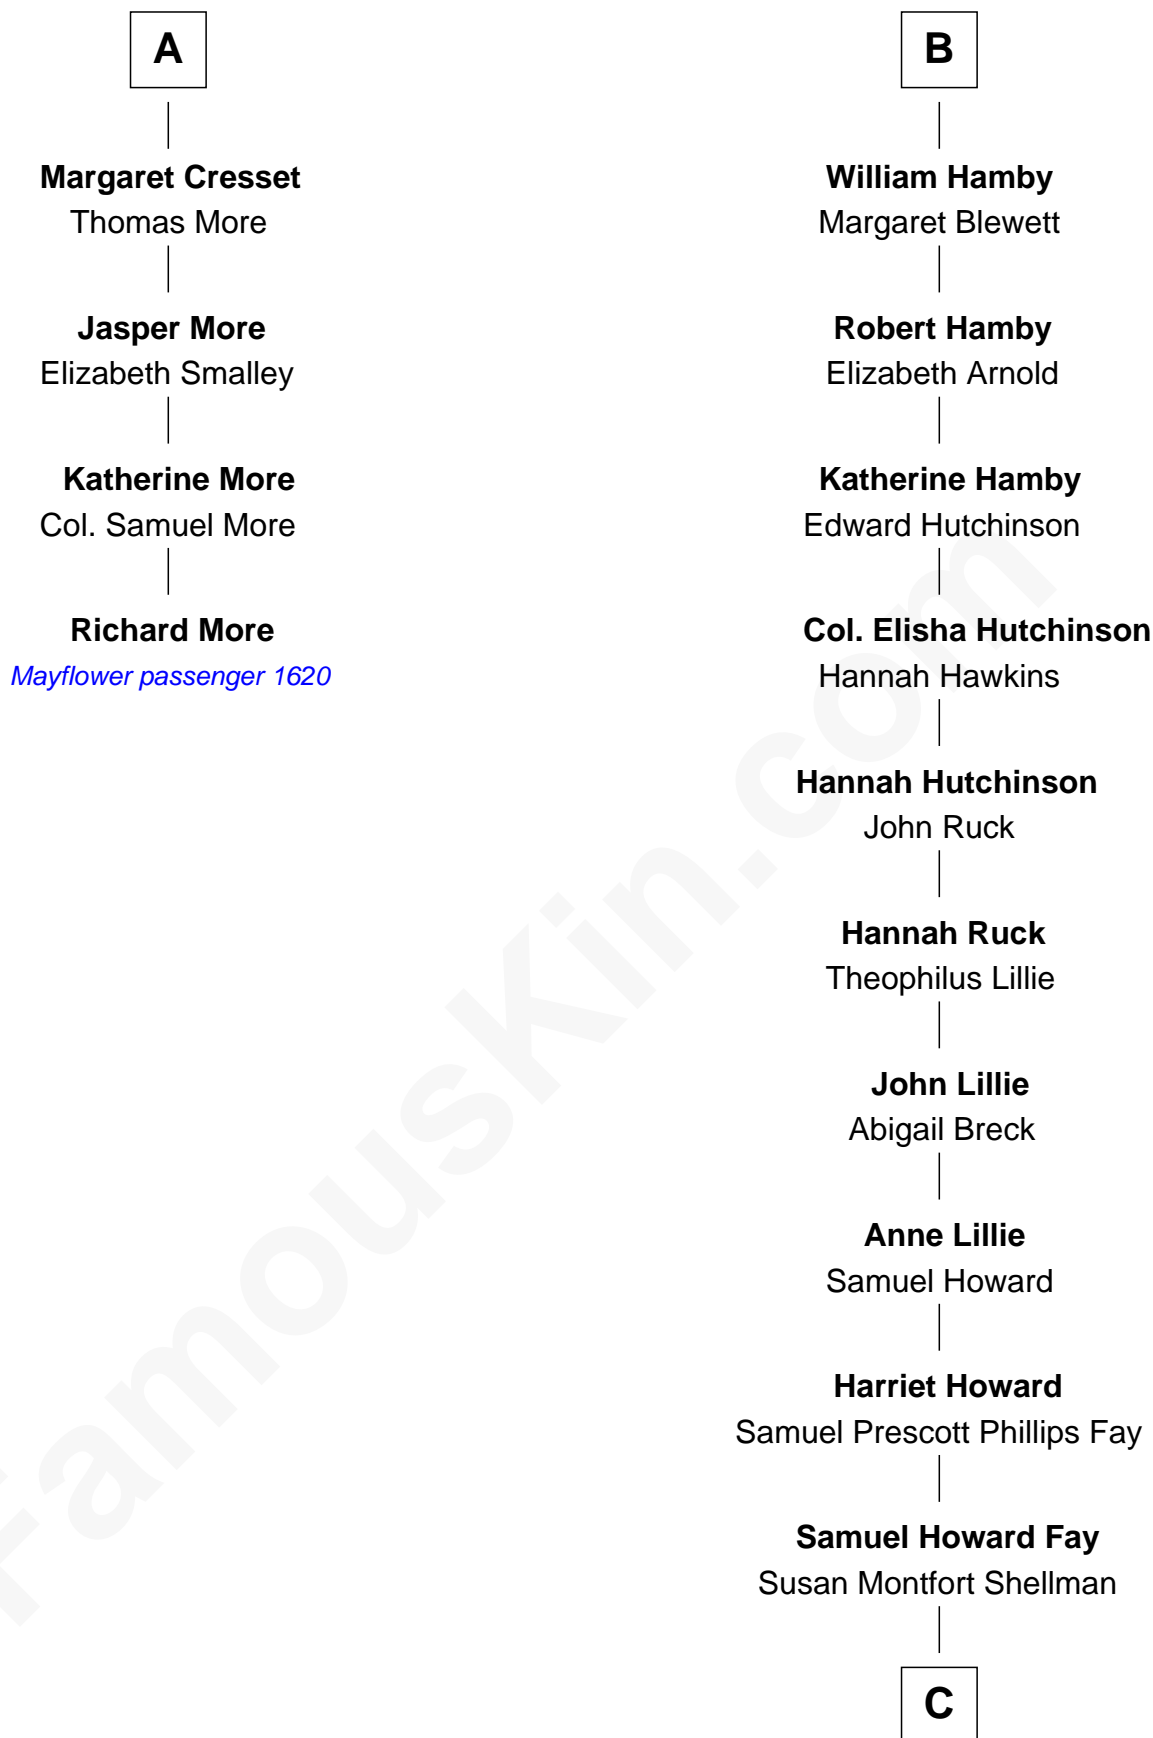

# FamousKin.com Relationship Chart of

**Richard More**

*(c1614 - c1696) Mayflower passenger 1620*

10th cousin 11 times removed of

**George W. Bush**

*43rd U.S. President*

**Sir Philip le Despencer**

Joan de Cobham

Sir Andrew Luttrell

**Sir Andrew Luttrell**

Joan Tailboys

**Hawise Luttrell**

Sir Godfrey Hilton

**Sir Godfrey Hilton**

Margery Willoughby

**Elizabeth Hilton**

Richard Thimbleby

**Anne Thimbleby**

John Booth

**Eleanor Booth**

Edward Hamby

**B**

**C**

**Harriet Eleanor Fay**  
Rev. James Smith Bush

**Samuel Prescott Bush**  
Flora Sheldon

**Prescott Sheldon Bush**  
Dorothy Wear Walker

**George Herbert Walker Bush**  
Barbara Pierce

**George W. Bush**  
*43rd U.S. President*