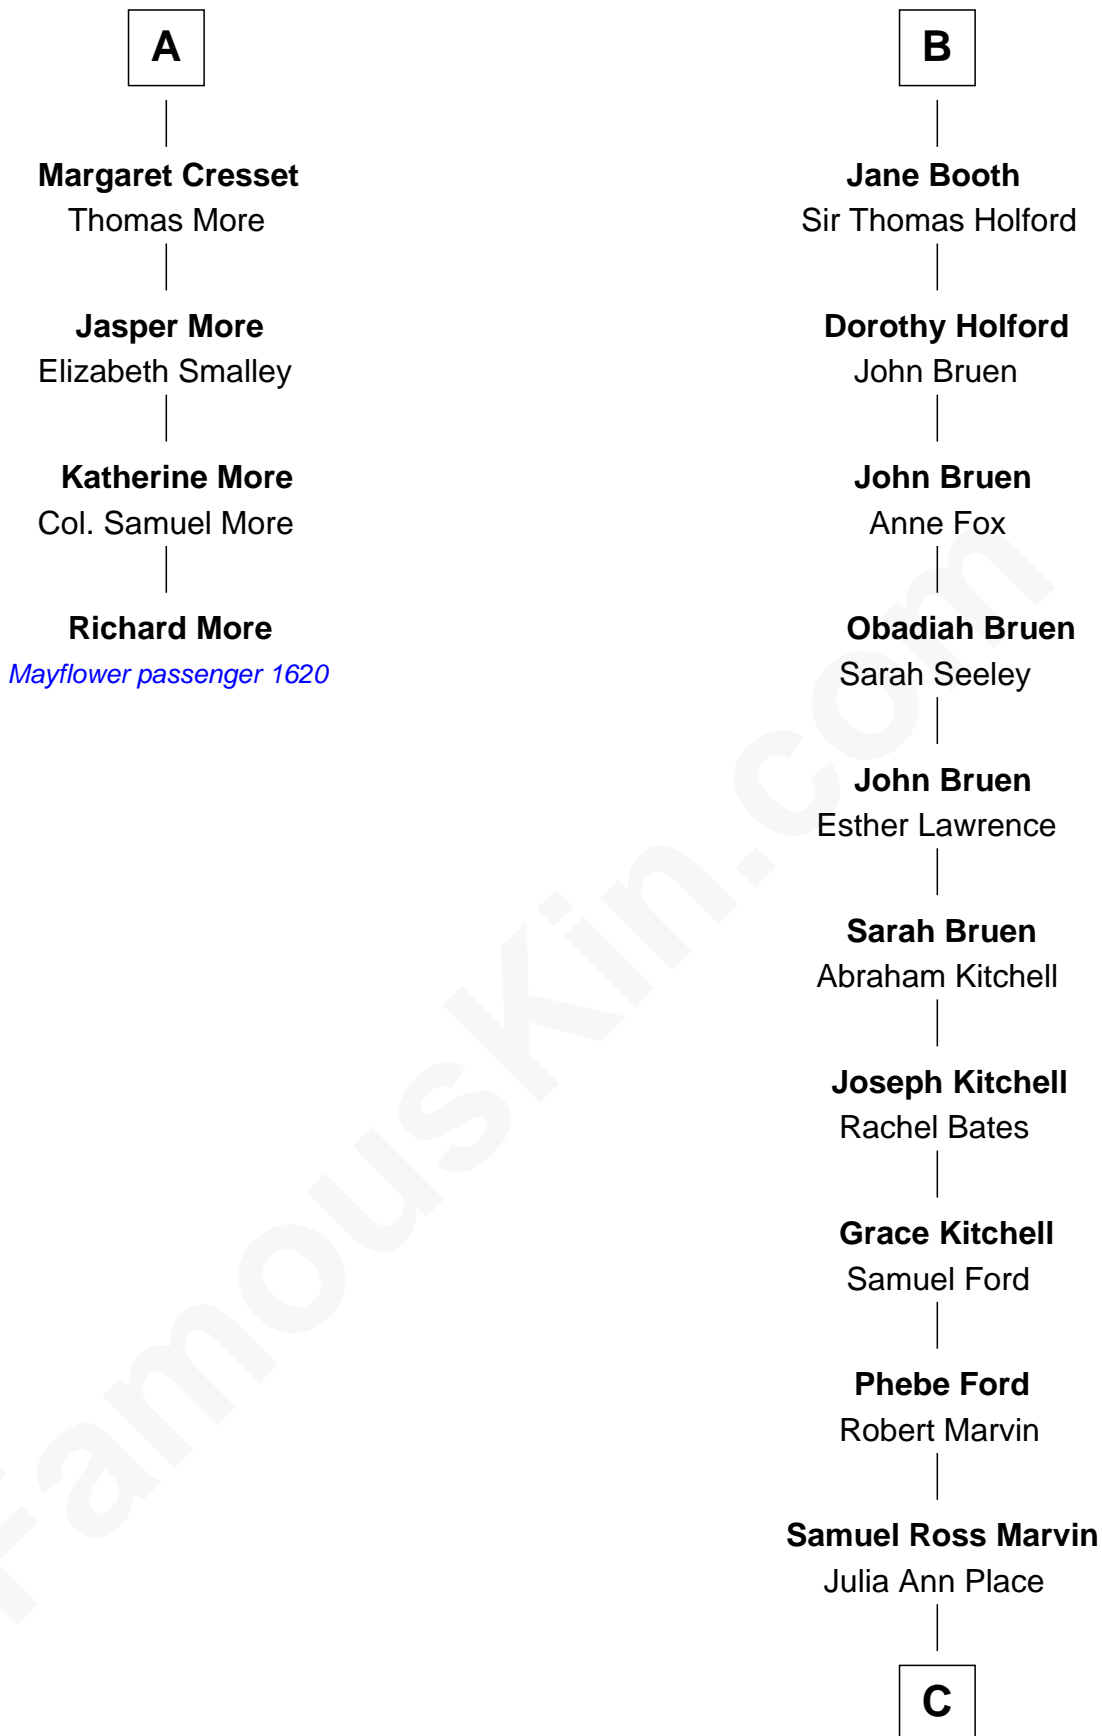

MAYFLOWER

FamousKin.com Relationship Chart of

Richard More

(c1614 - c1696) Mayflower passenger 1620

10th cousin 11 times removed of

George W. Bush

43rd U.S. President

Ralph de Stafford

Philippe Neville
Sir Thomas Dacre

Maud de Swinnerton
Sir John Savage

Joan Dacre
Thomas Clifford

Margaret Savage
Sir John Dutton

Matilda Clifford
Sir Edmund Sutton

Maude Dutton
Sir William Booth

Dorothy Sutton
Richard Wrottesley

Sir George Booth
Katherine Montfort

Joan Wrottesley
Richard Cresset

Sir William Booth
Ellen Montgomery

A

B

C

Jerome Place Marvin

Martha Ann Stokes