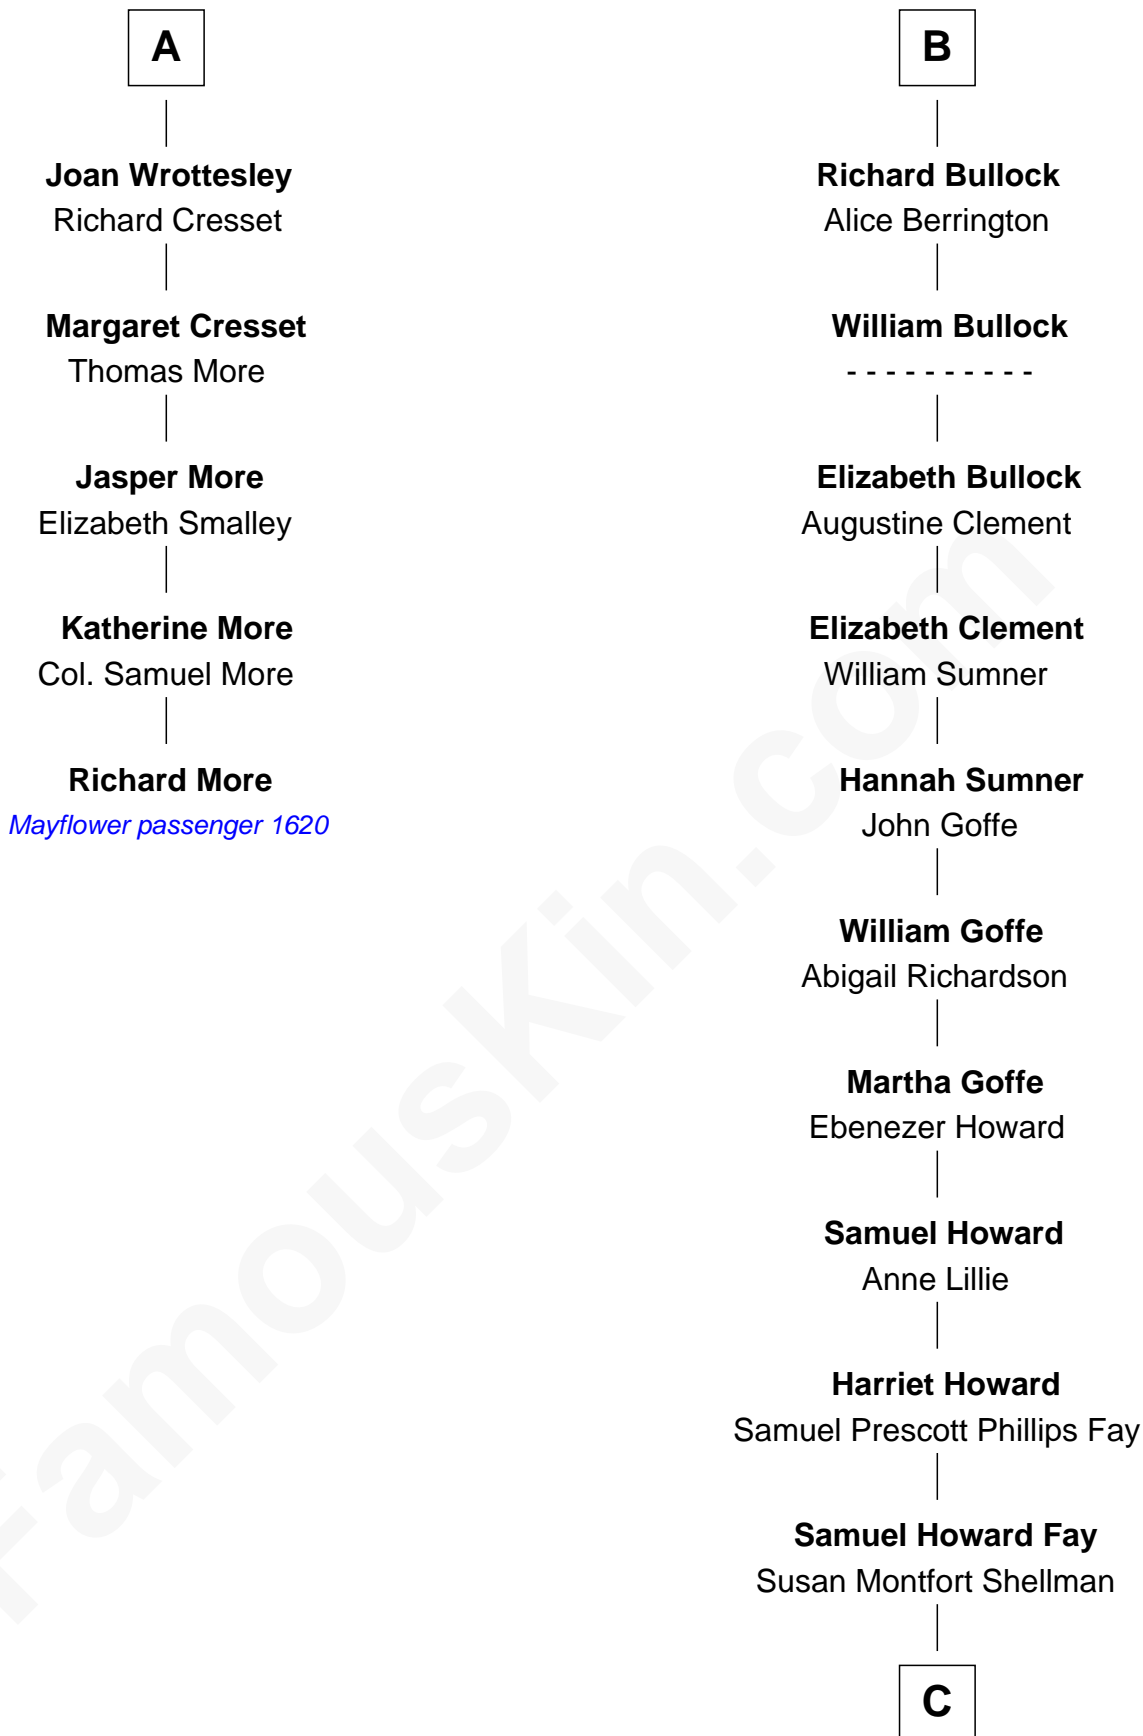

MAYFLOWER

FamousKin.com Relationship Chart of **Richard More**

(c1614 - c1696) Mayflower passenger 1620

11th cousin 10 times removed of

George W. Bush
43rd U.S. President

William de Montagu
Katherine de Grandison

Philippa de Montagu
Sir Roger de Mortimer

Edmund Mortimer
Philippa Plantagenet

Elizabeth Mortimer
Sir Henry Percy

Elizabeth Percy
Sir John Clifford

Thomas Clifford
Joan Dacre

Matilda Clifford
Sir Edmund Sutton

Dorothy Sutton
Richard Wrottesley

A

Sibyl de Montagu
Sir Edmund Fitzalan

Philippe Fitzalan
Sir Richard Sergeaux

Alice Sergeaux
Sir Richard de Vere

Sir John de Vere
Elizabeth Howard

Joan de Vere
Sir William Norreys

Margaret Norreys
Gilbert Bullock

Thomas Bullock
Alice Kingsmill

B

C

Harriet Eleanor Fay
Rev. James Smith Bush

Samuel Prescott Bush
Flora Sheldon

Prescott Sheldon Bush
Dorothy Wear Walker

George Herbert Walker Bush
Barbara Pierce