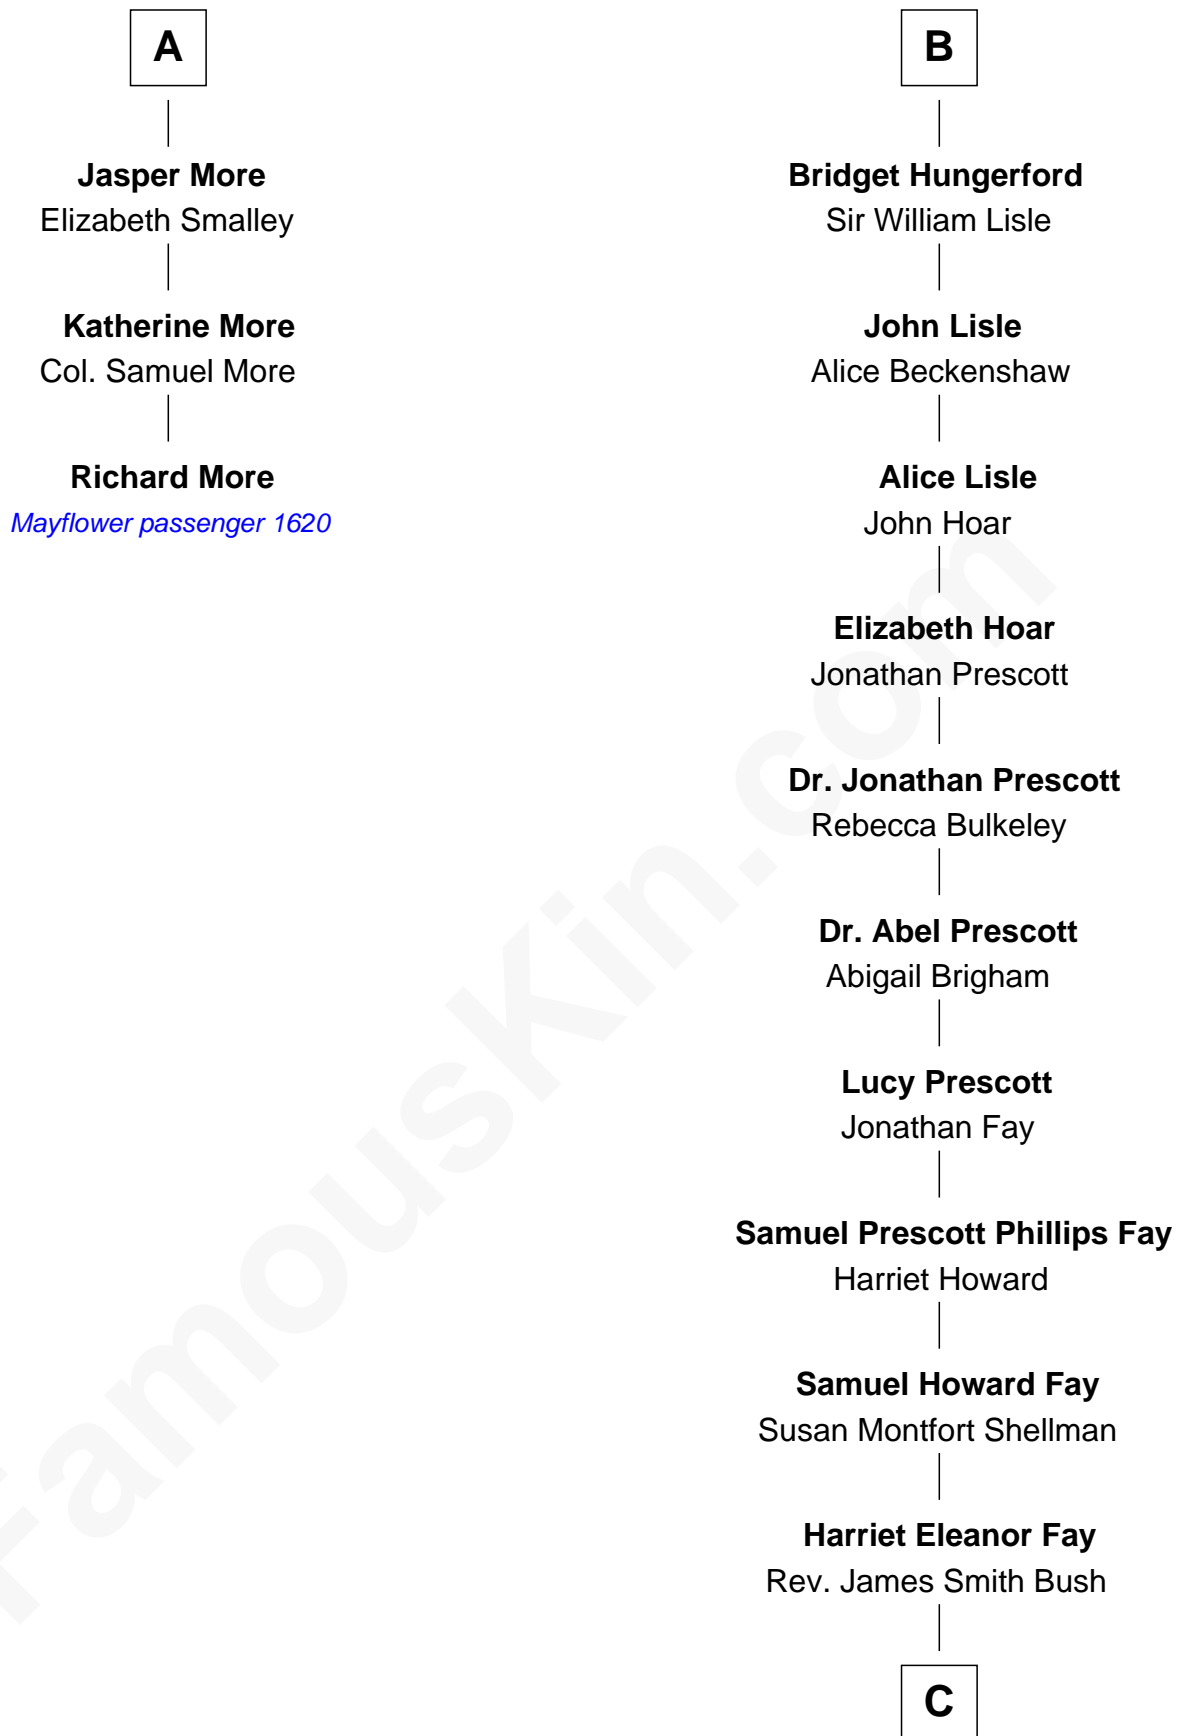

MAYFLOWER

FamousKin.com Relationship Chart of **Richard More**

(c1614 - c1696) Mayflower passenger 1620

9th cousin 11 times removed of

George W. Bush
43rd U.S. President

John de Mowbray
Elizabeth de Segrave

C

Samuel Prescott Bush

Flora Sheldon

Prescott Sheldon Bush

Dorothy Wear Walker

George Herbert Walker Bush

Barbara Pierce

George W. Bush

43rd U.S. President

FamousKin.com