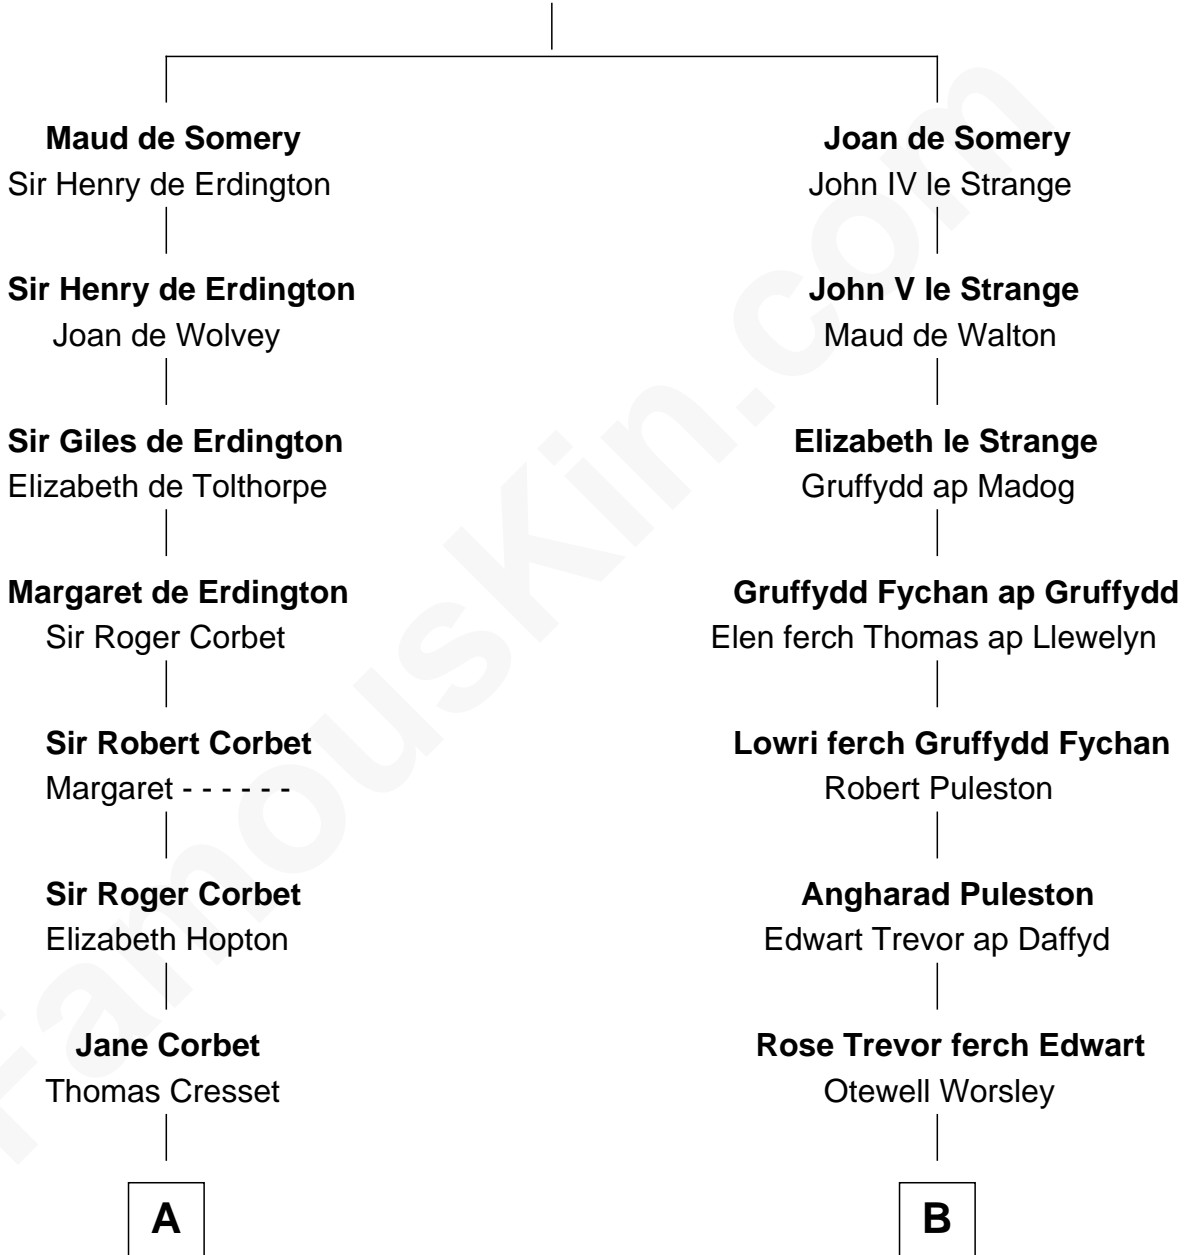

MAYFLOWER

FamousKin.com Relationship Chart of Richard More

(c1614 - c1696) Mayflower passenger 1620

11th cousin 7 times removed of

Elphalet Remington

Founder of Remington Arms Company

Sir Roger de Somery

Nichole d'Aubenev

C

Elizabeth Kilbourn
Eliphalet Remington

Eliphalet Remington

Founder of Remington Arms Company

FamousKin.com