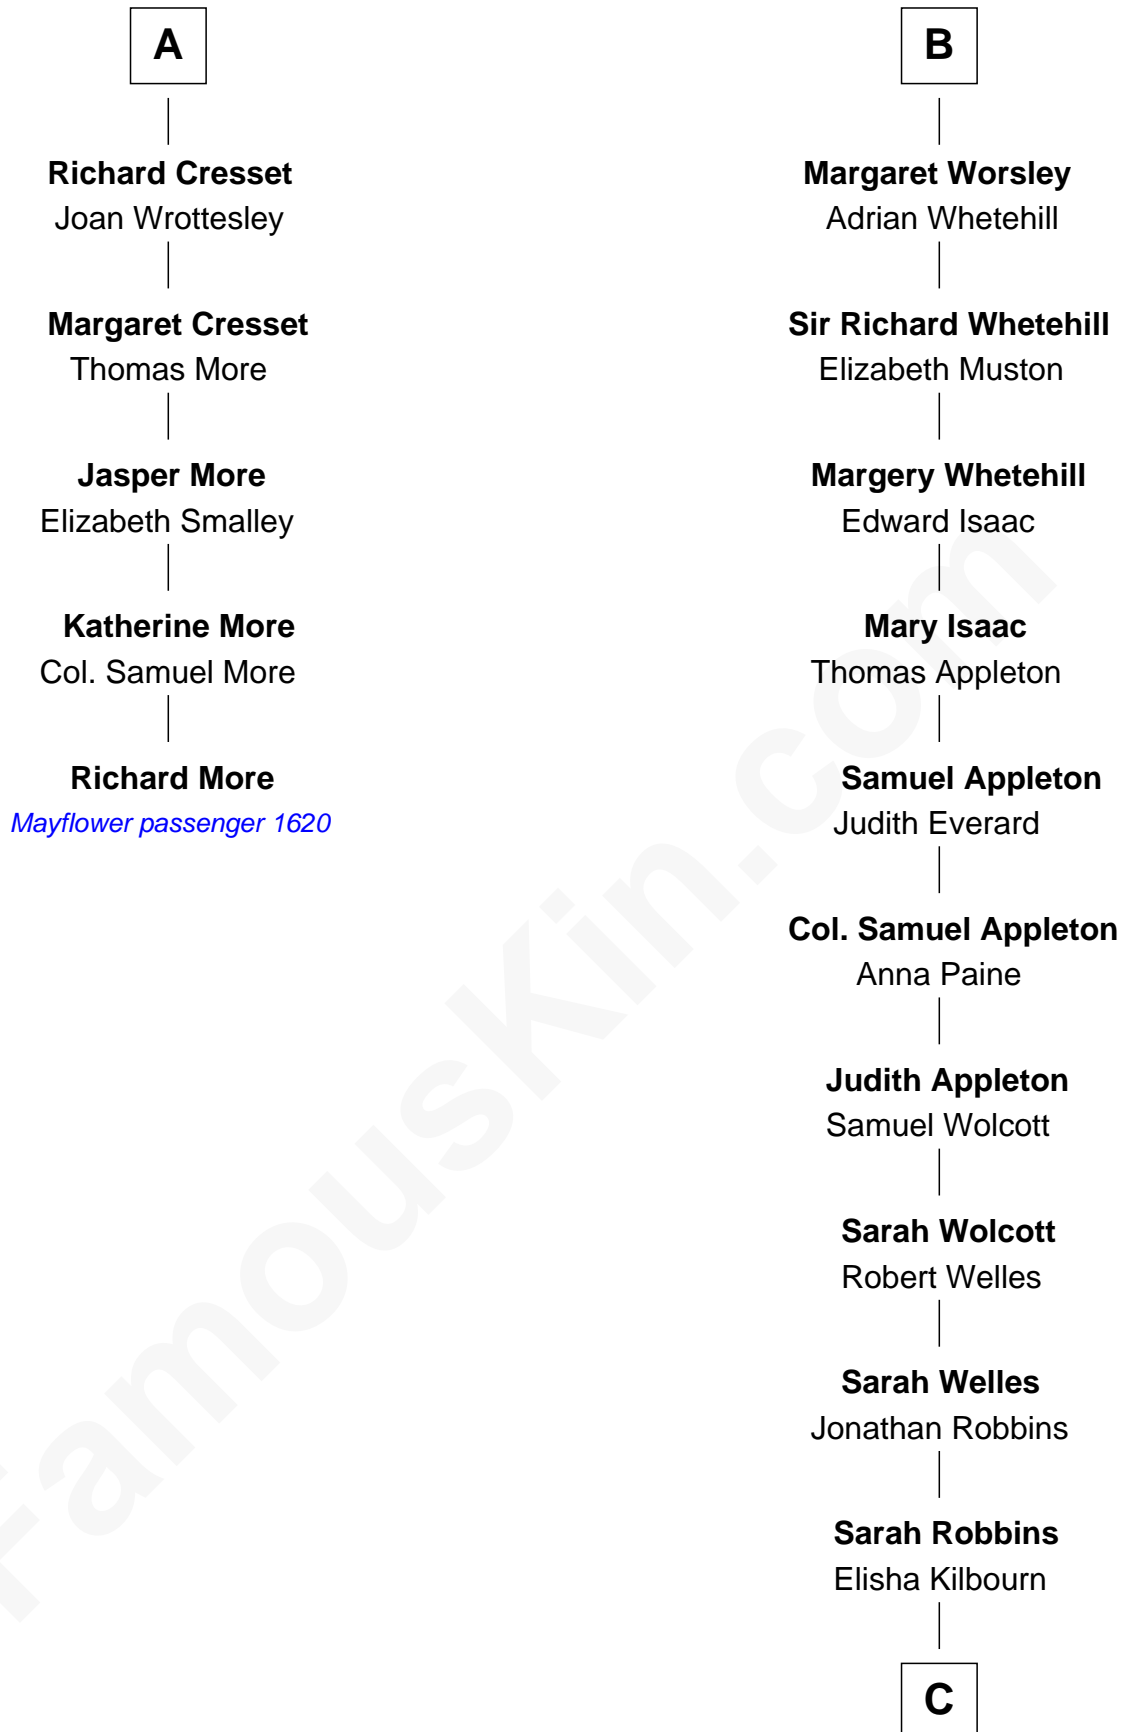

MAYFLOWER

FamousKin.com Relationship Chart of Richard More

(c1614 - c1696) Mayflower passenger 1620

11th cousin 7 times removed of

Elphalet Remington

Founder of Remington Arms Company

Sir Roger de Somery

Nichole d'Aubenev

C

Elizabeth Kilbourn
Eliphalet Remington

Eliphalet Remington

Founder of Remington Arms Company

FamousKin.com