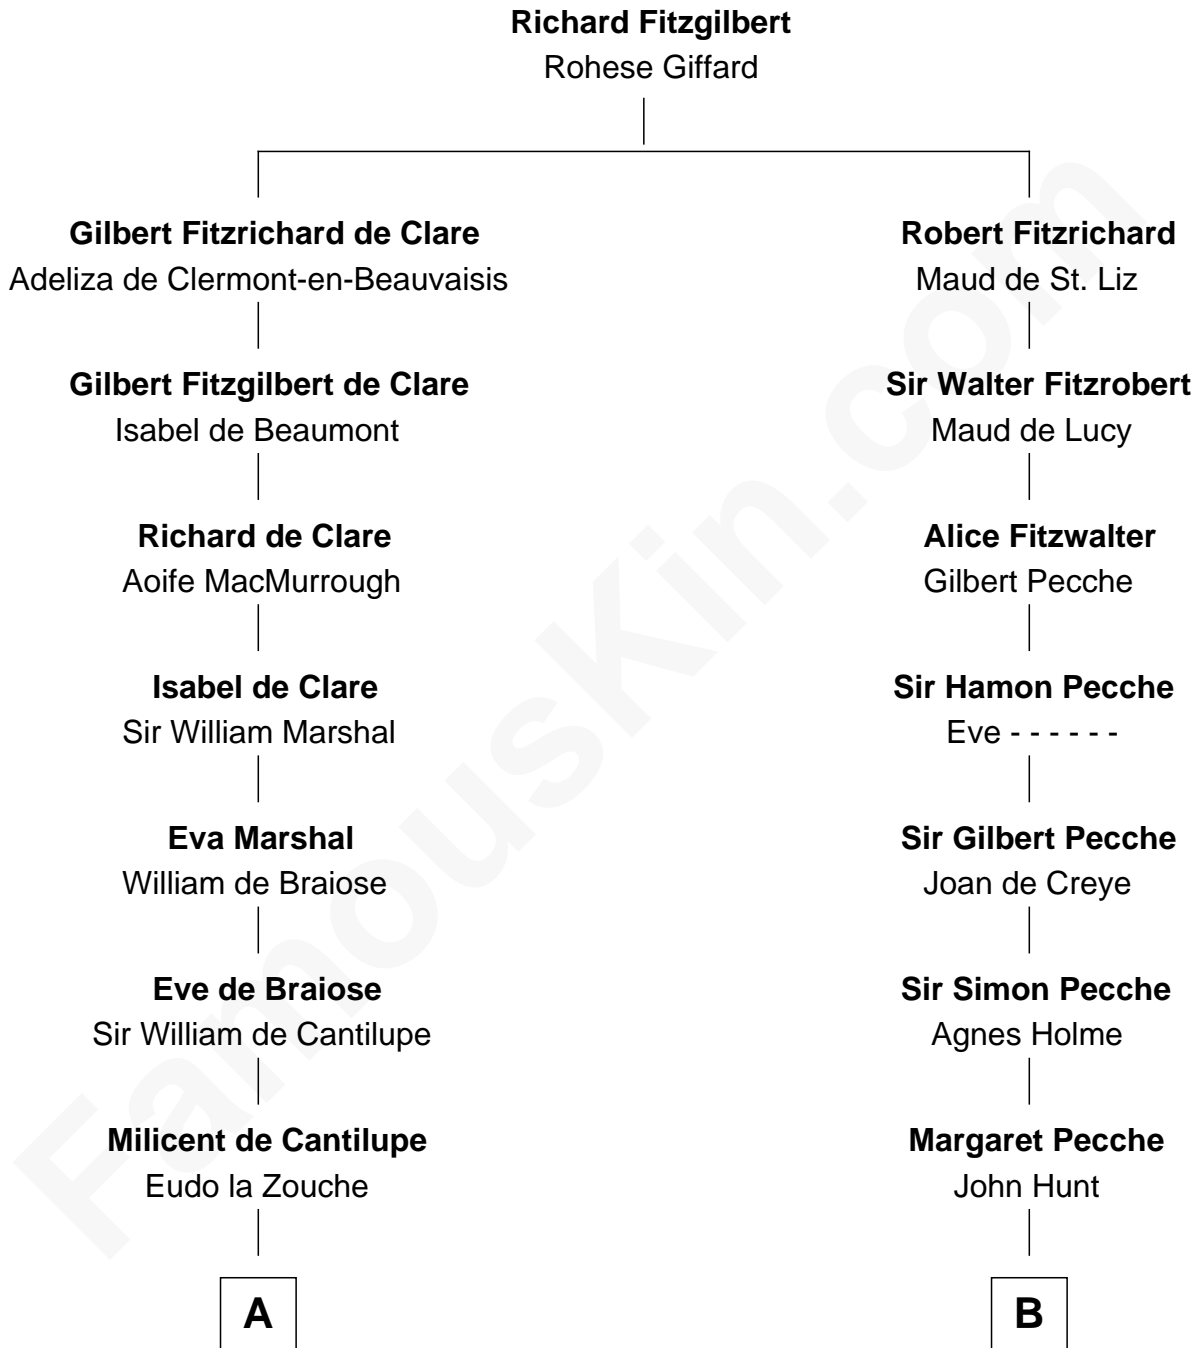

MAYFLOWER

FamousKin.com Relationship Chart of Richard More

(c1614 - c1696) *Mayflower passenger 1620*

17th cousin 4 times removed of

Eliphalet Remington

Founder of Remington Arms Company

C

—
Sarah Wolcott

Robert Welles

—
Sarah Welles

Jonathan Robbins

—
Sarah Robbins

Elisha Kilbourn

—
Elizabeth Kilbourn

Eliphalet Remington

—
Eliphalet Remington