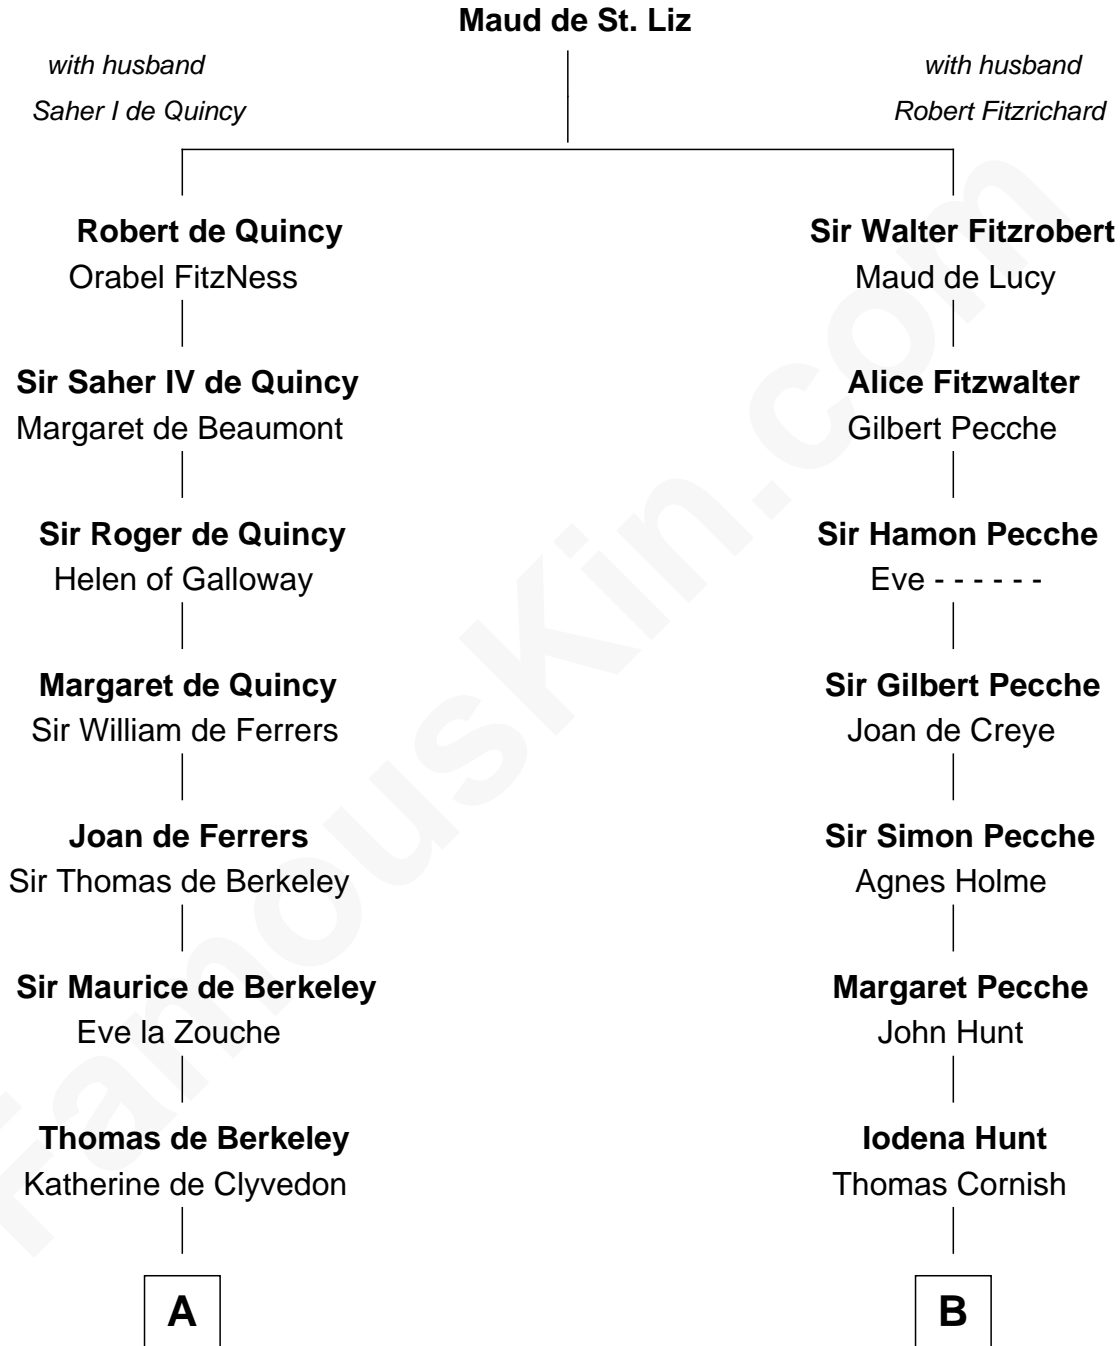

MAYFLOWER

FamousKin.com Relationship Chart of Richard More

(c1614 - c1696) Mayflower passenger 1620

15th cousin 5 times removed of

Elphalet Remington

Founder of Remington Arms Company

C

Sarah Welles
Jonathan Robbins

Sarah Robbins
Elisha Kilbourn

Elizabeth Kilbourn
Eliphalet Remington

Eliphalet Remington
Founder of Remington Arms Company

FamousKin.com