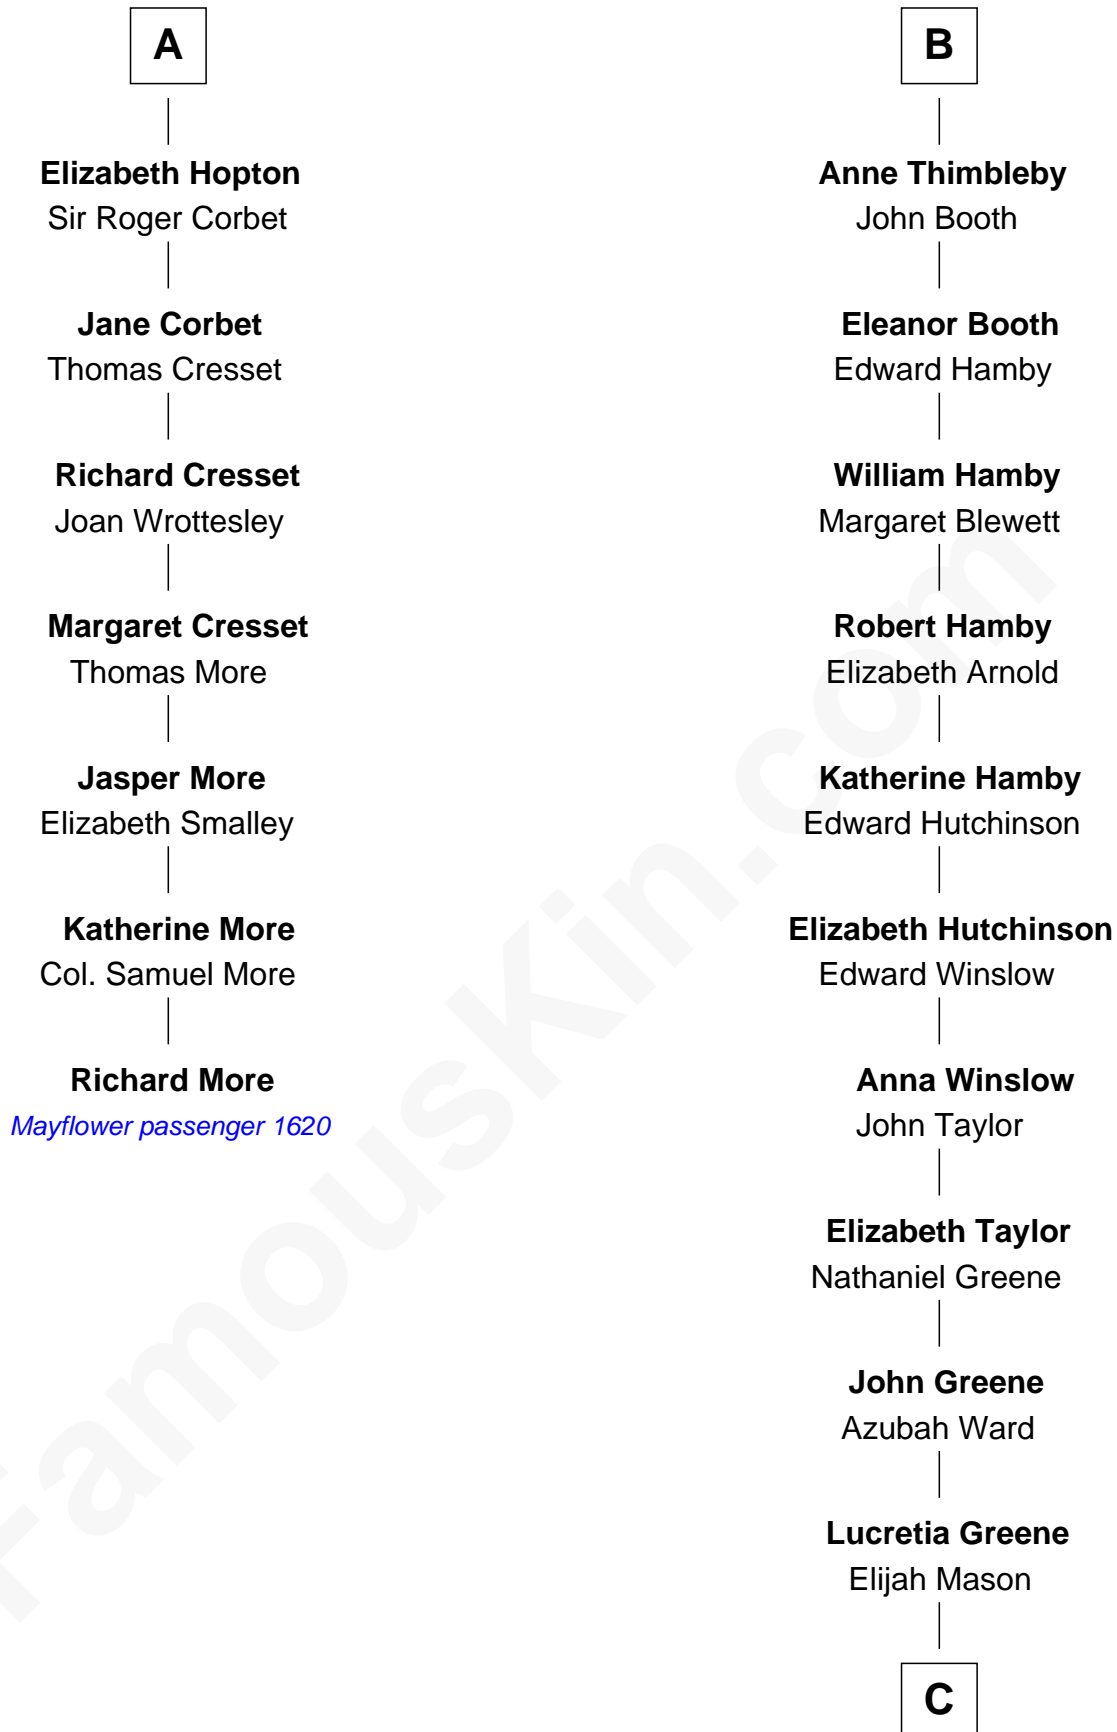

MAYFLOWER

FamousKin.com Relationship Chart of Richard More

(c1614 - c1696) Mayflower passenger 1620

13th cousin 5 times removed of

Lucretia (Rudolph) Garfield

First Lady of President James Garfield

John de Botetourte

Maude le Scrope

Margaret Freville

Sir Hugh Willoughby

Margery Willoughby

Sir Godfrey Hilton

Elizabeth Hilton

Richard Thimbleby

B

C

Arabella Greene Mason

Zebulon Rudolph

Lucretia (Rudolph) Garfield

First Lady of James Garfield

FamousKin.com