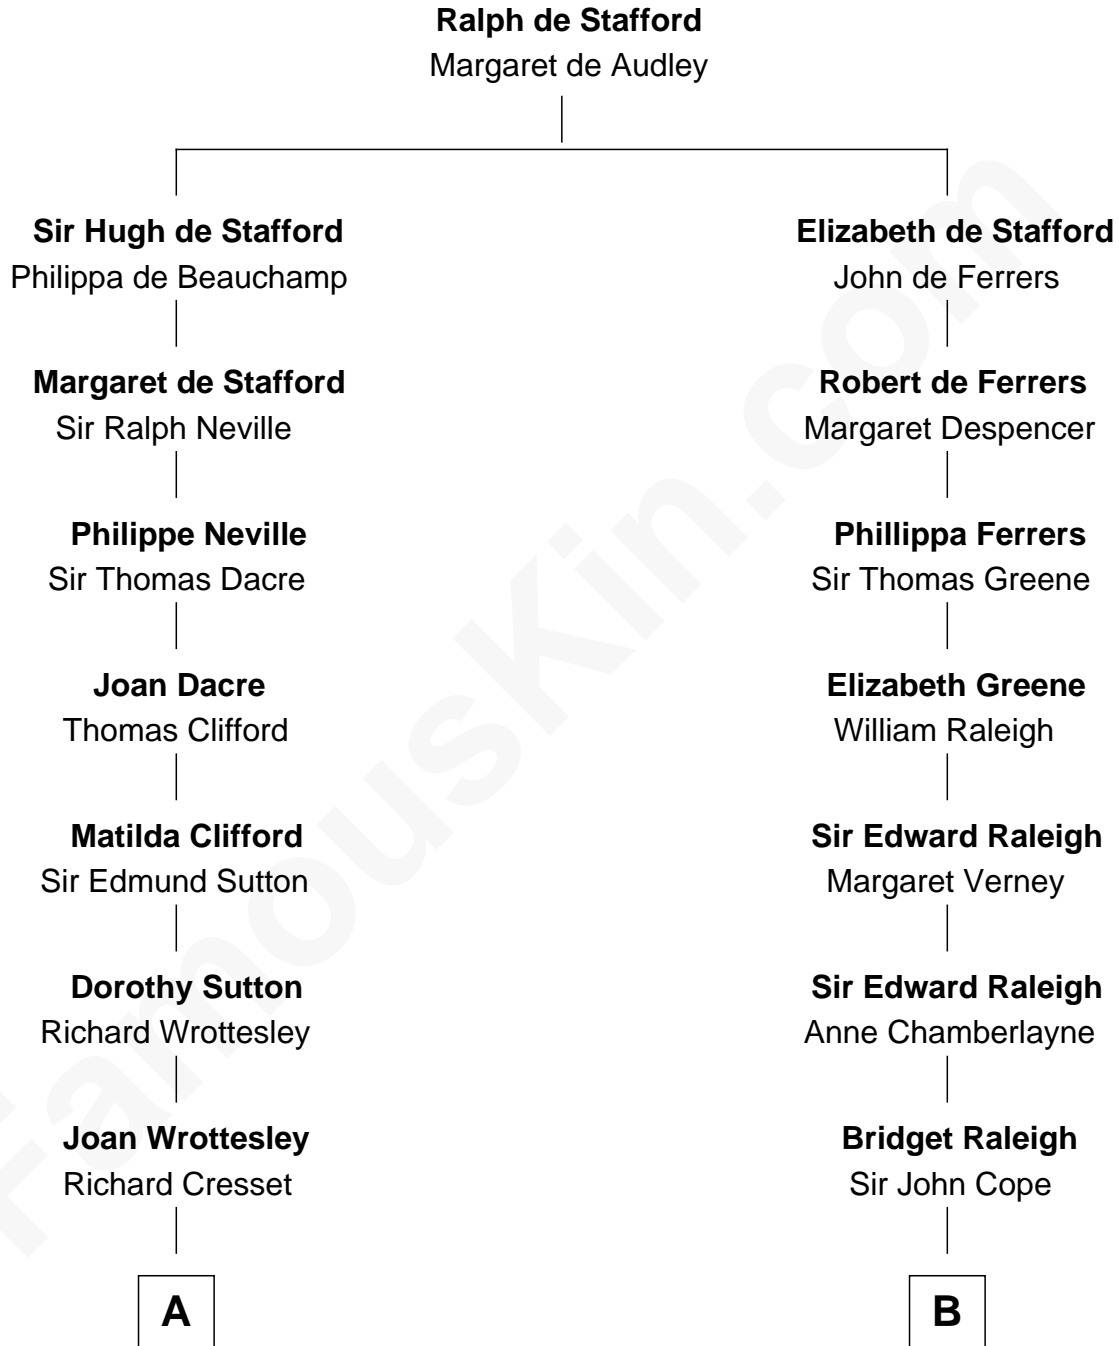

MAYFLOWER

FamousKin.com Relationship Chart of **Richard More**

(c1614 - c1696) *Mayflower passenger 1620*

10th cousin 6 times removed of

Lucretia (Rudolph) Garfield

First Lady of President James Garfield

A

Margaret Cresset

Thomas More

Jasper More

Elizabeth Smalley

Katherine More

Col. Samuel More

Richard More

Mayflower passenger 1620

B