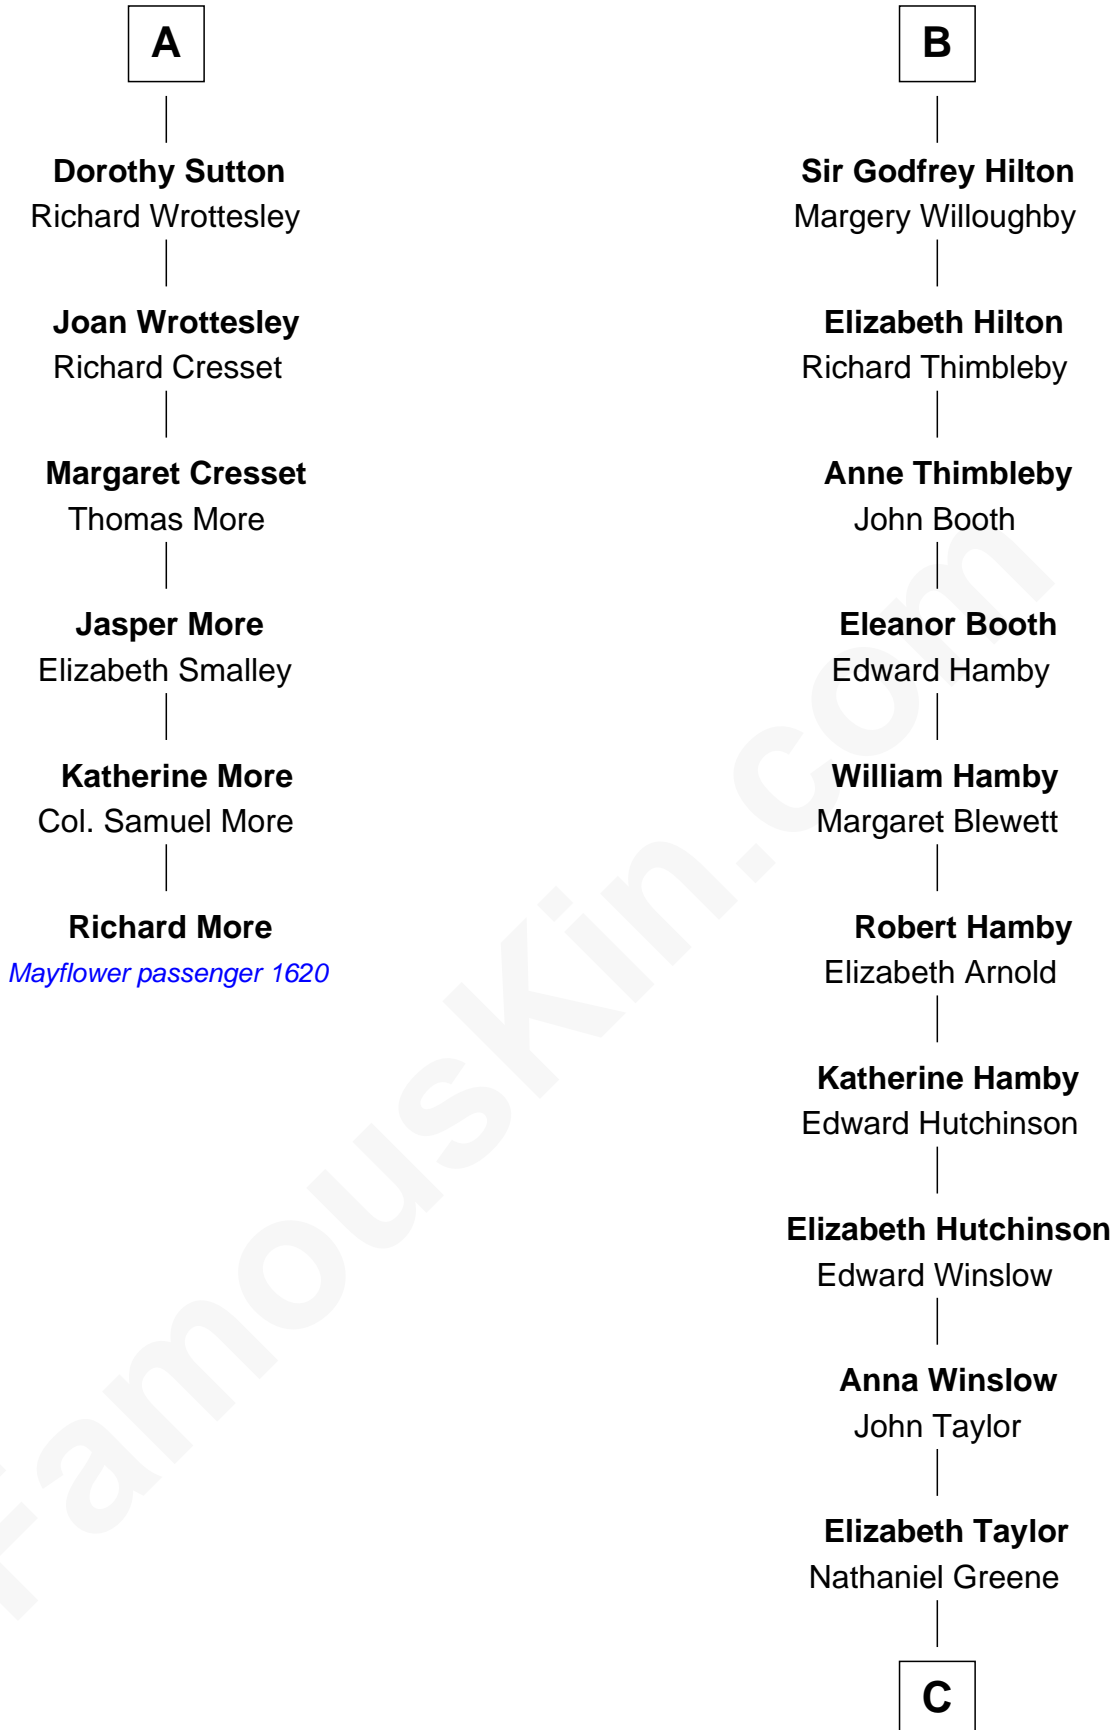

MAYFLOWER

FamousKin.com Relationship Chart of **Richard More**

(c1614 - c1696) *Mayflower* passenger 1620

12th cousin 8 times removed of

Lucretia (Rudolph) Garfield

First Lady of President James Garfield

C

John Greene

Azubah Ward

Lucretia Greene

Elijah Mason

Arabella Greene Mason

Zebulon Rudolph

Lucretia (Rudolph) Garfield

First Lady of James Garfield

FamousKin.com