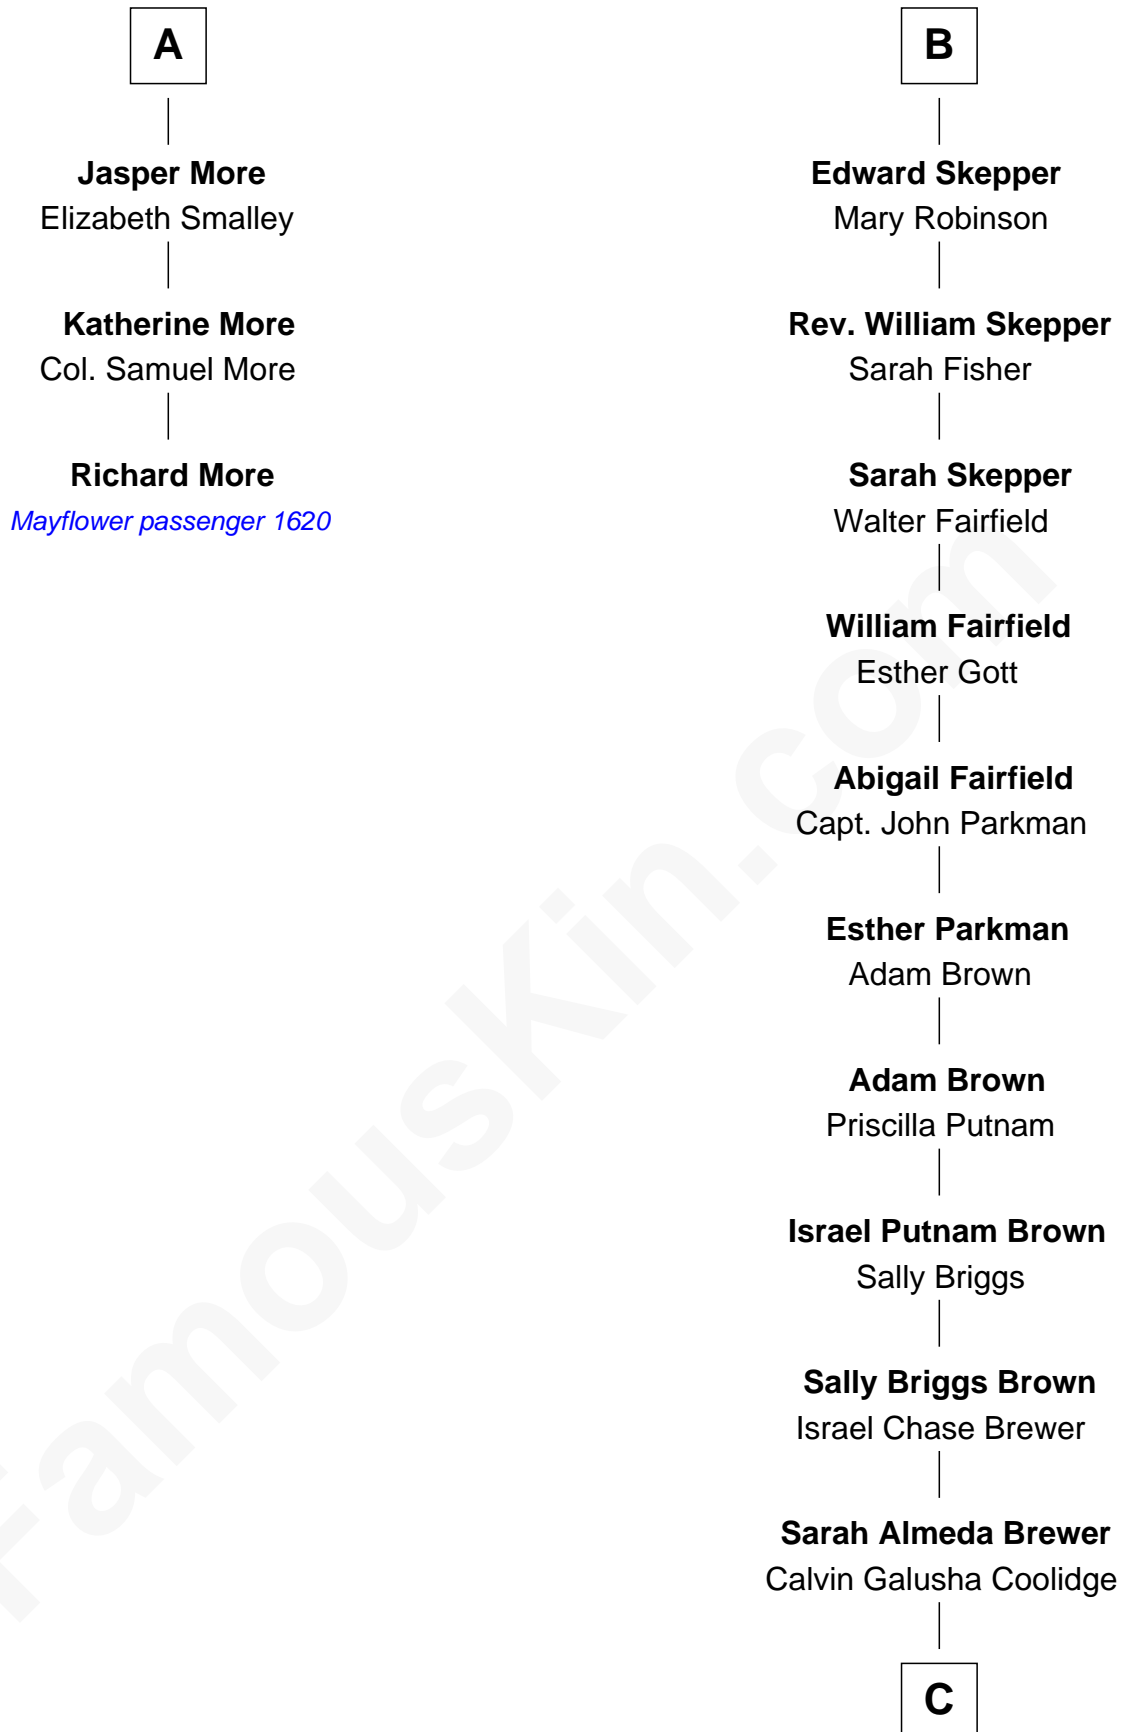

MAYFLOWER

FamousKin.com Relationship Chart of

Richard More

(c1614 - c1696) Mayflower passenger 1620

9th cousin 9 times removed of

Calvin Coolidge

30th U.S. President

Sir Hugh de Stafford
Philippa de Beauchamp

Michael de la Pole

Isabel de la Pole

Thomas Morley

Anne Morley

Sir John Hastings

Elizabeth Hastings

Sir Robert Hildyard

Sir Piers Hildyard

Joan de la See

Isabel Hildyard

Ralph Legard

Joan Ledgard

Richard Skepper

B

C

Col. John Calvin Coolidge