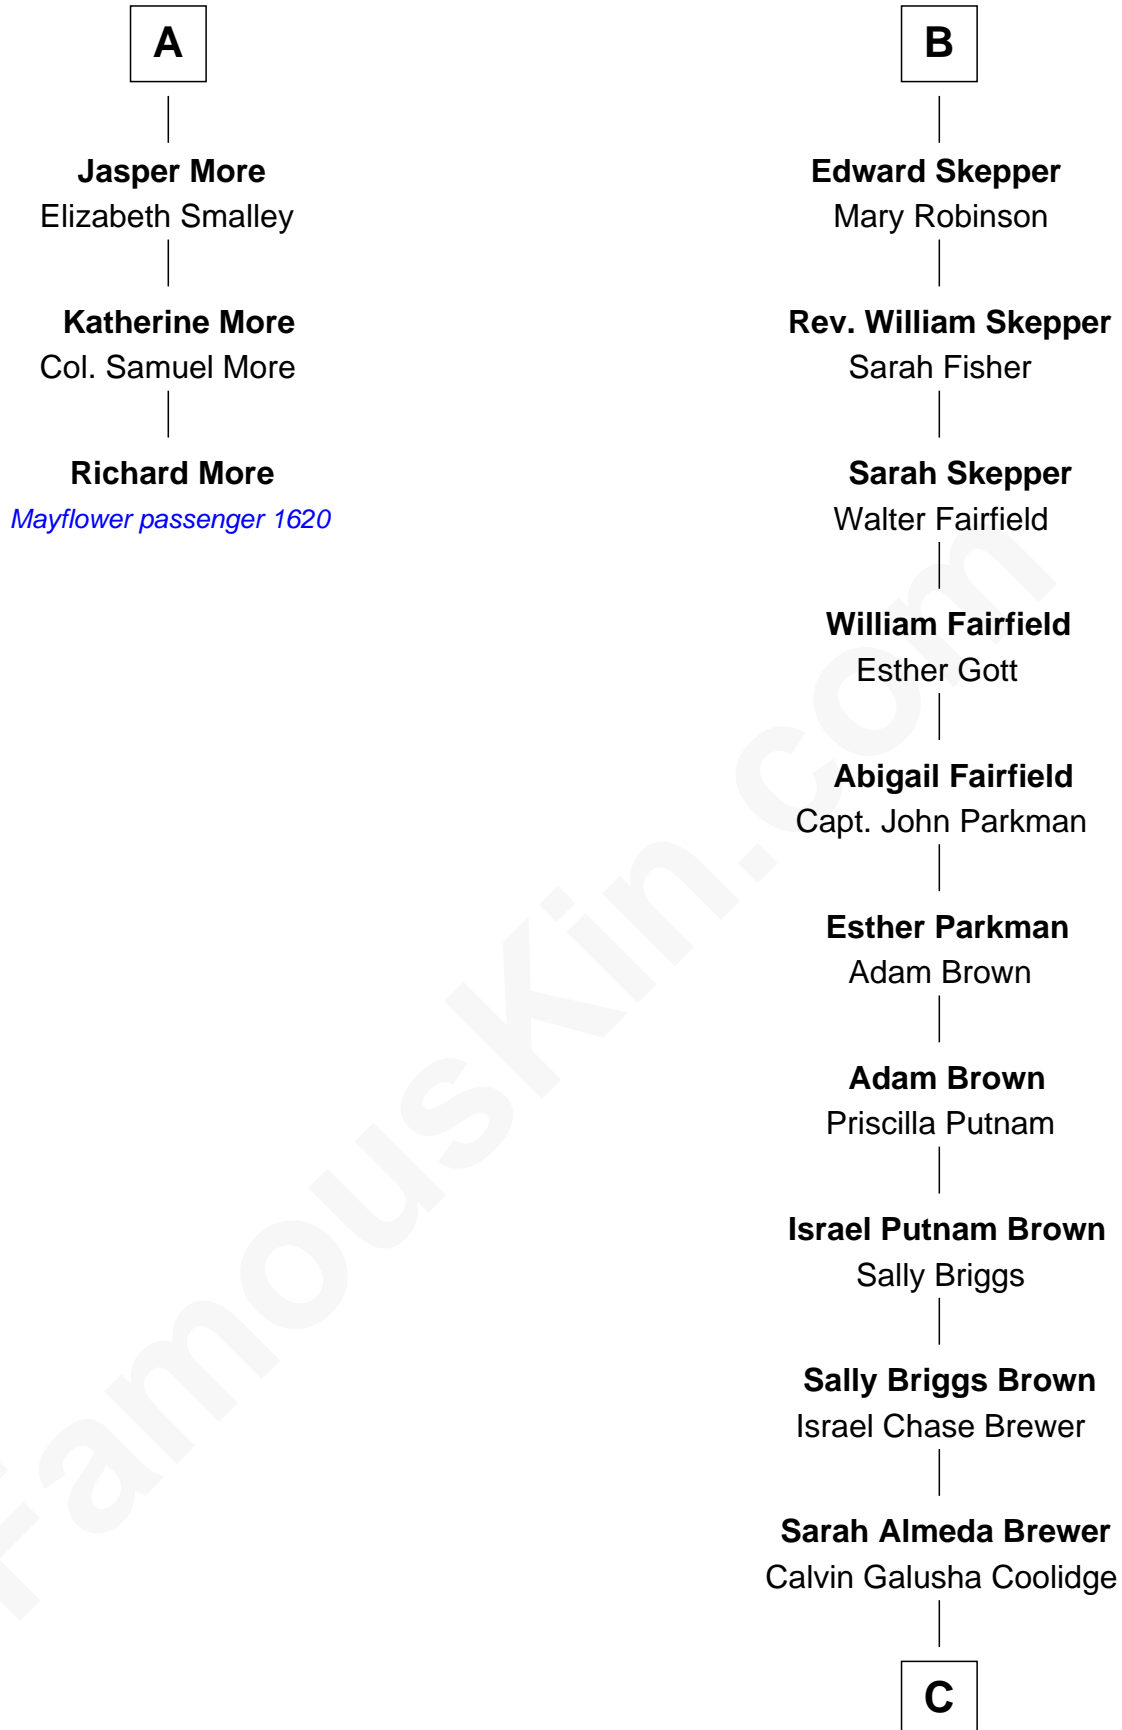

MAYFLOWER

FamousKin.com Relationship Chart of

Richard More

(c1614 - c1696) *Mayflower passenger 1620*

9th cousin 9 times removed of

Calvin Coolidge

30th U.S. President

Sir Philip le Despencer

Sir Philip le Despencer

Elizabeth de Tibetot

Margery Despencer

Sir Roger Wentworth

Sir Philip Wentworth

Mary Clifford

Elizabeth Wentworth

Sir Martin de la See

Joan de la See

Sir Piers Hildyard

Isabel Hildyard

Ralph Legard

Joan Ledgard

Richard Skepper

B

C