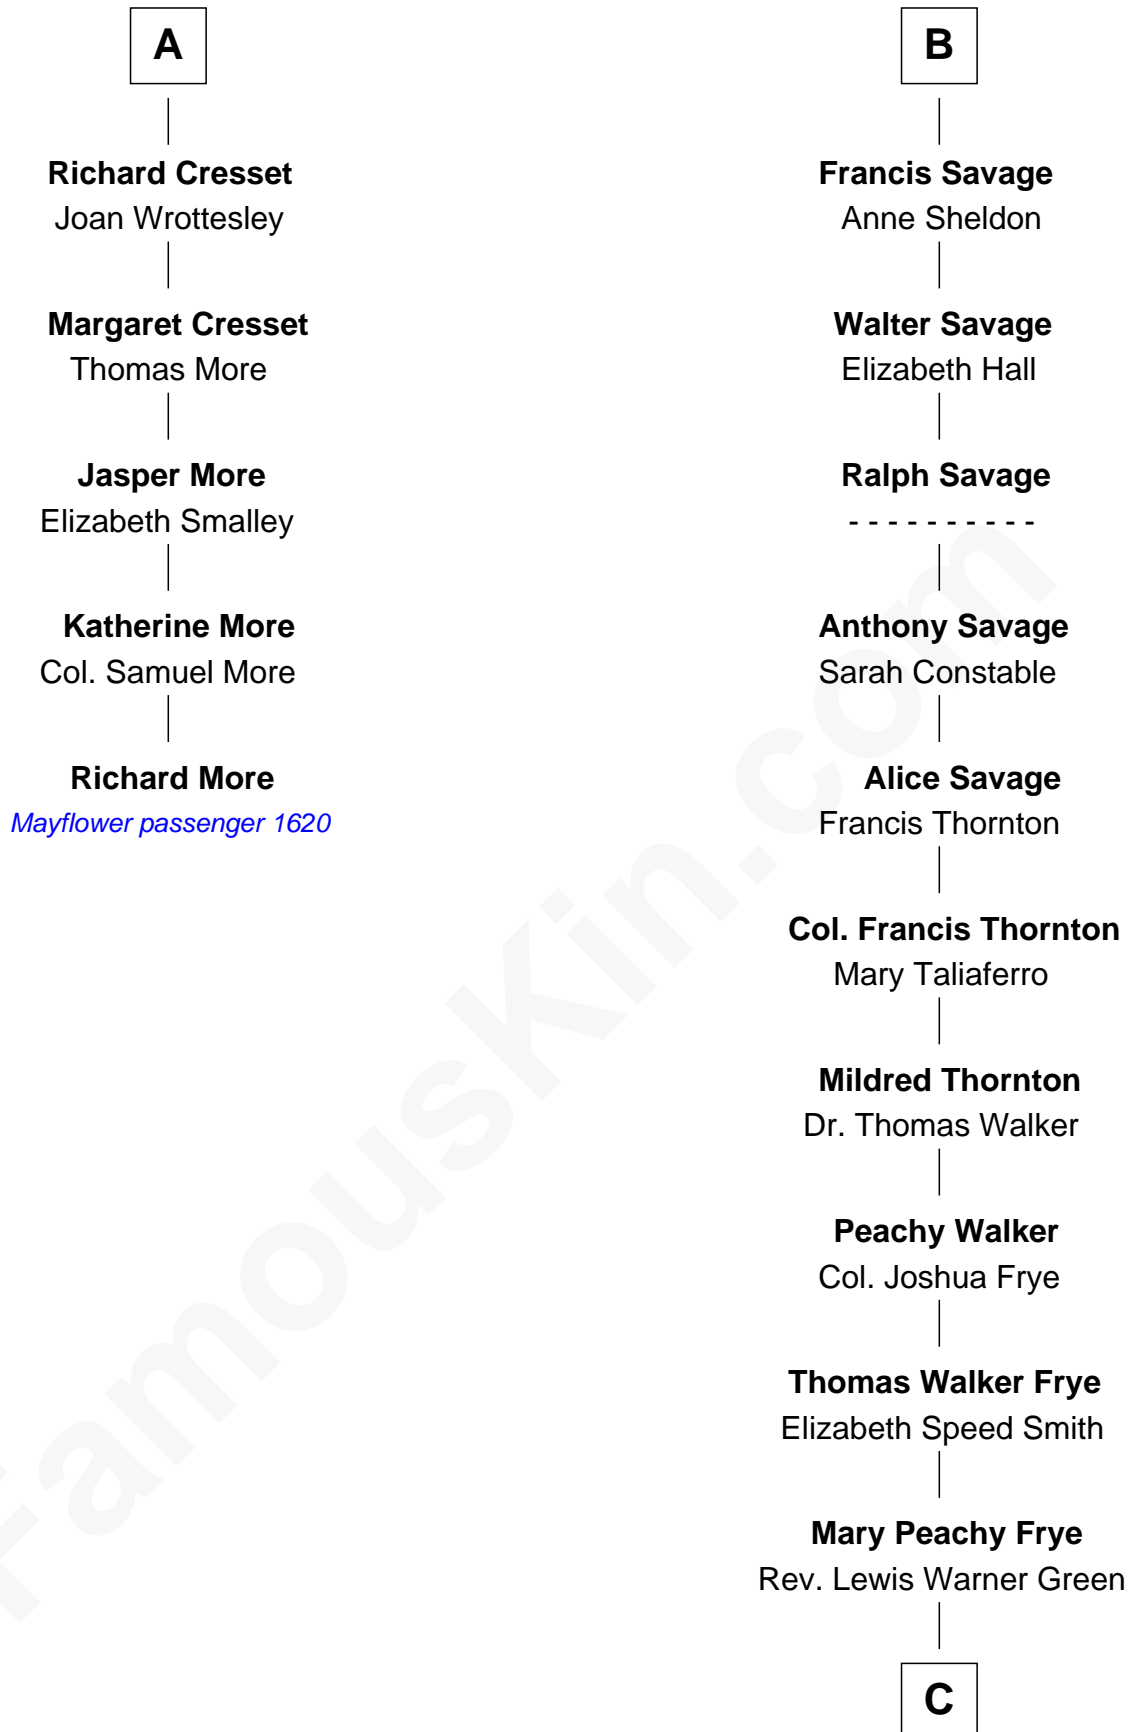

MAYFLOWER

FamousKin.com Relationship Chart of

Richard More

(c1614 - c1696) Mayflower passenger 1620

11th cousin 8 times removed of

Adlai Stevenson II

31st Governor of Illinois

Henry Plantagenet

Maud de Chaworth

C

—
Letitia Green

Adlai Ewing Stevenson

—
Lewis Green Stevenson

Helen Louise Davis

—
Adlai Stevenson II

31st Governor of Illinois

FamousKin.com