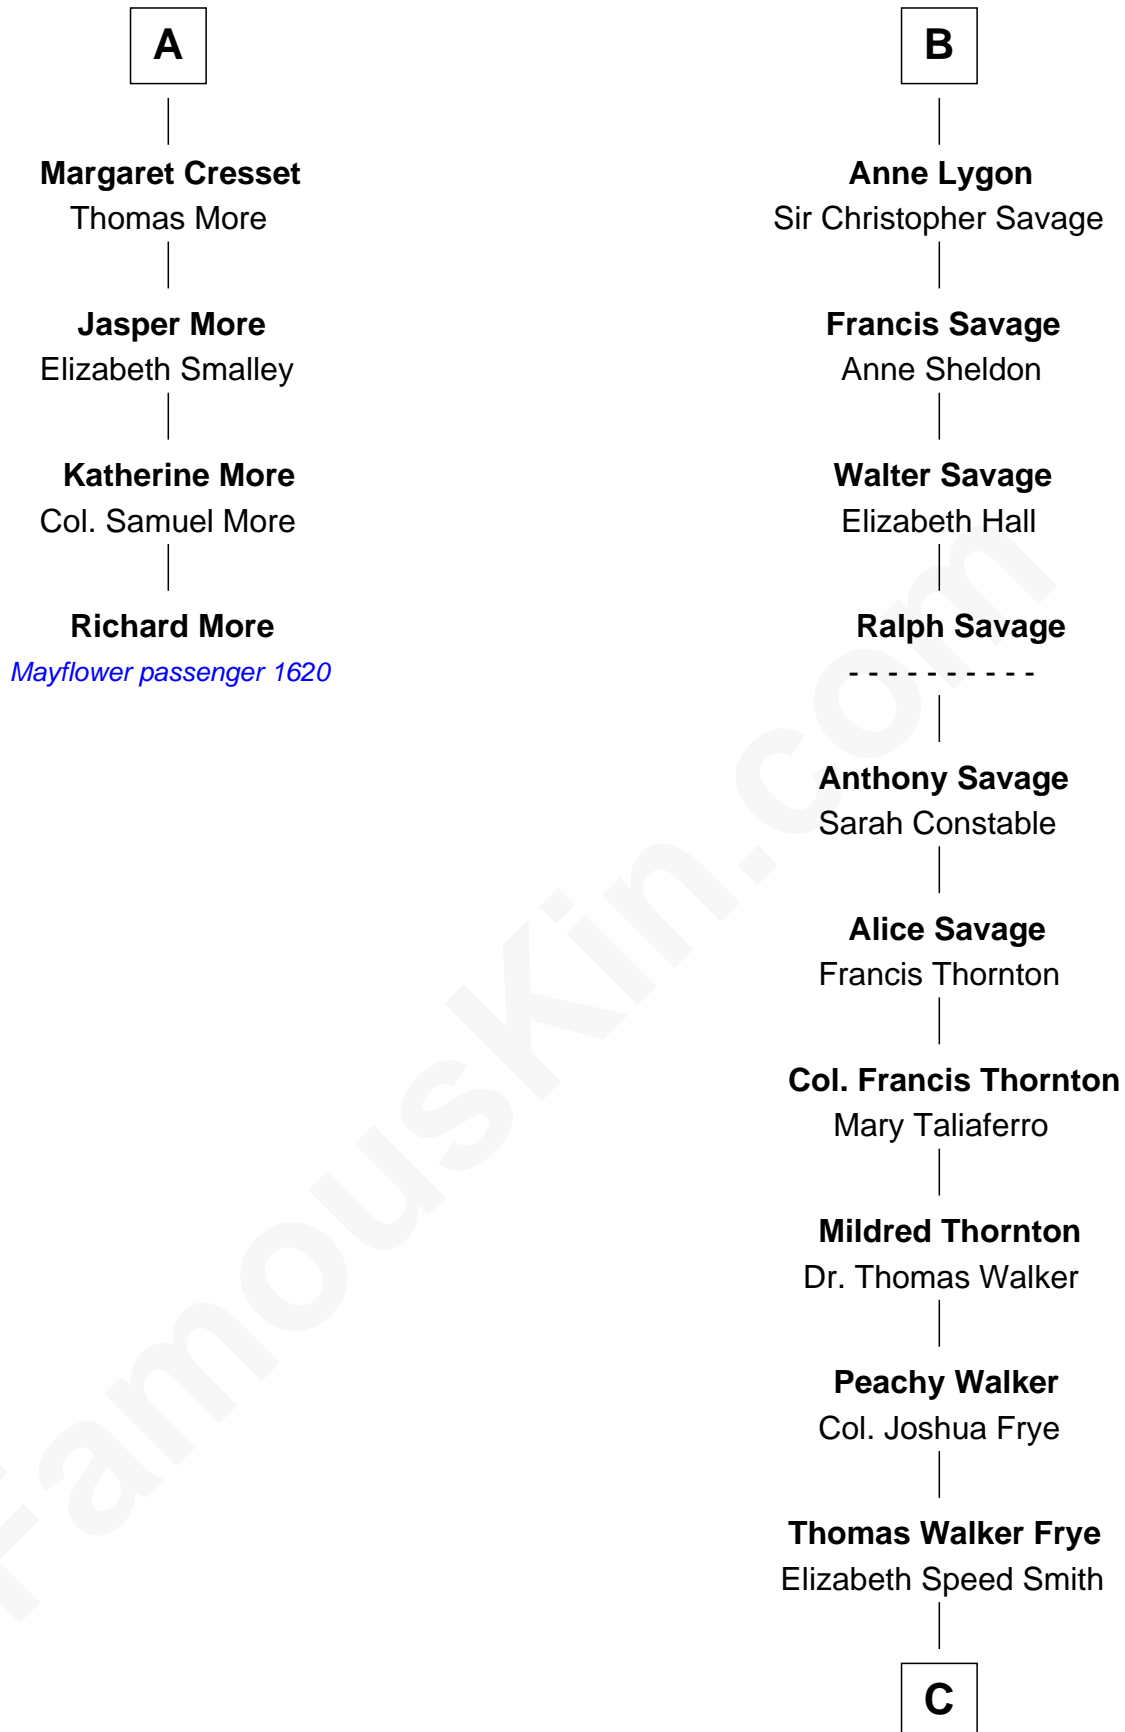

**MAYFLOWER**

# FamousKin.com Relationship Chart of

**Richard More**

*(c1614 - c1696) Mayflower passenger 1620*

**10th cousin 10 times removed of**

**Adlai Stevenson II**

*31st Governor of Illinois*

**C**

—  
**Mary Peachy Frye**  
Rev. Lewis Warner Green

—  
**Letitia Green**  
Adlai Ewing Stevenson

—  
**Lewis Green Stevenson**  
Helen Louise Davis

—  
**Adlai Stevenson II**  
*31st Governor of Illinois*

FamousKin.com