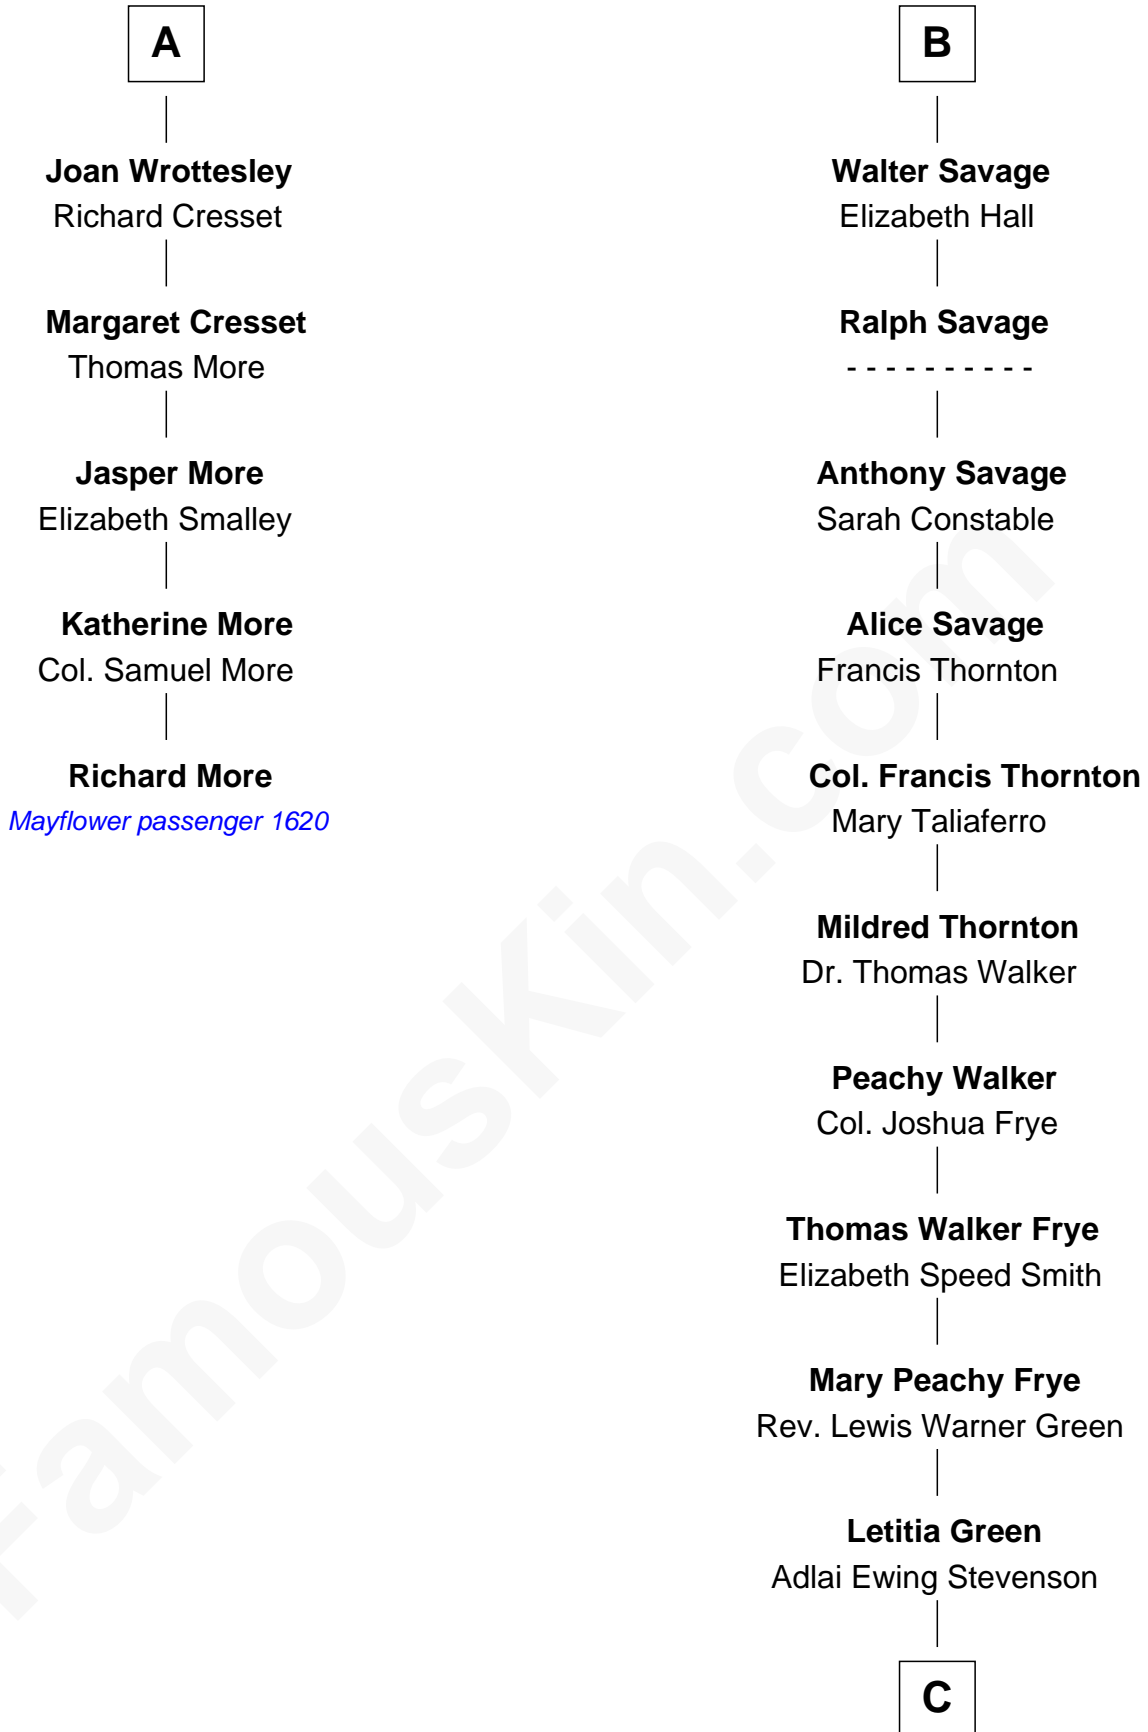

MAYFLOWER

FamousKin.com Relationship Chart of **Richard More**

(c1614 - c1696) Mayflower passenger 1620

11th cousin 7 times removed of

Adlai Stevenson II
31st Governor of Illinois

C

—
Lewis Green Stevenson

Helen Louise Davis

—
Adlai Stevenson II

31st Governor of Illinois

FamousKin.com