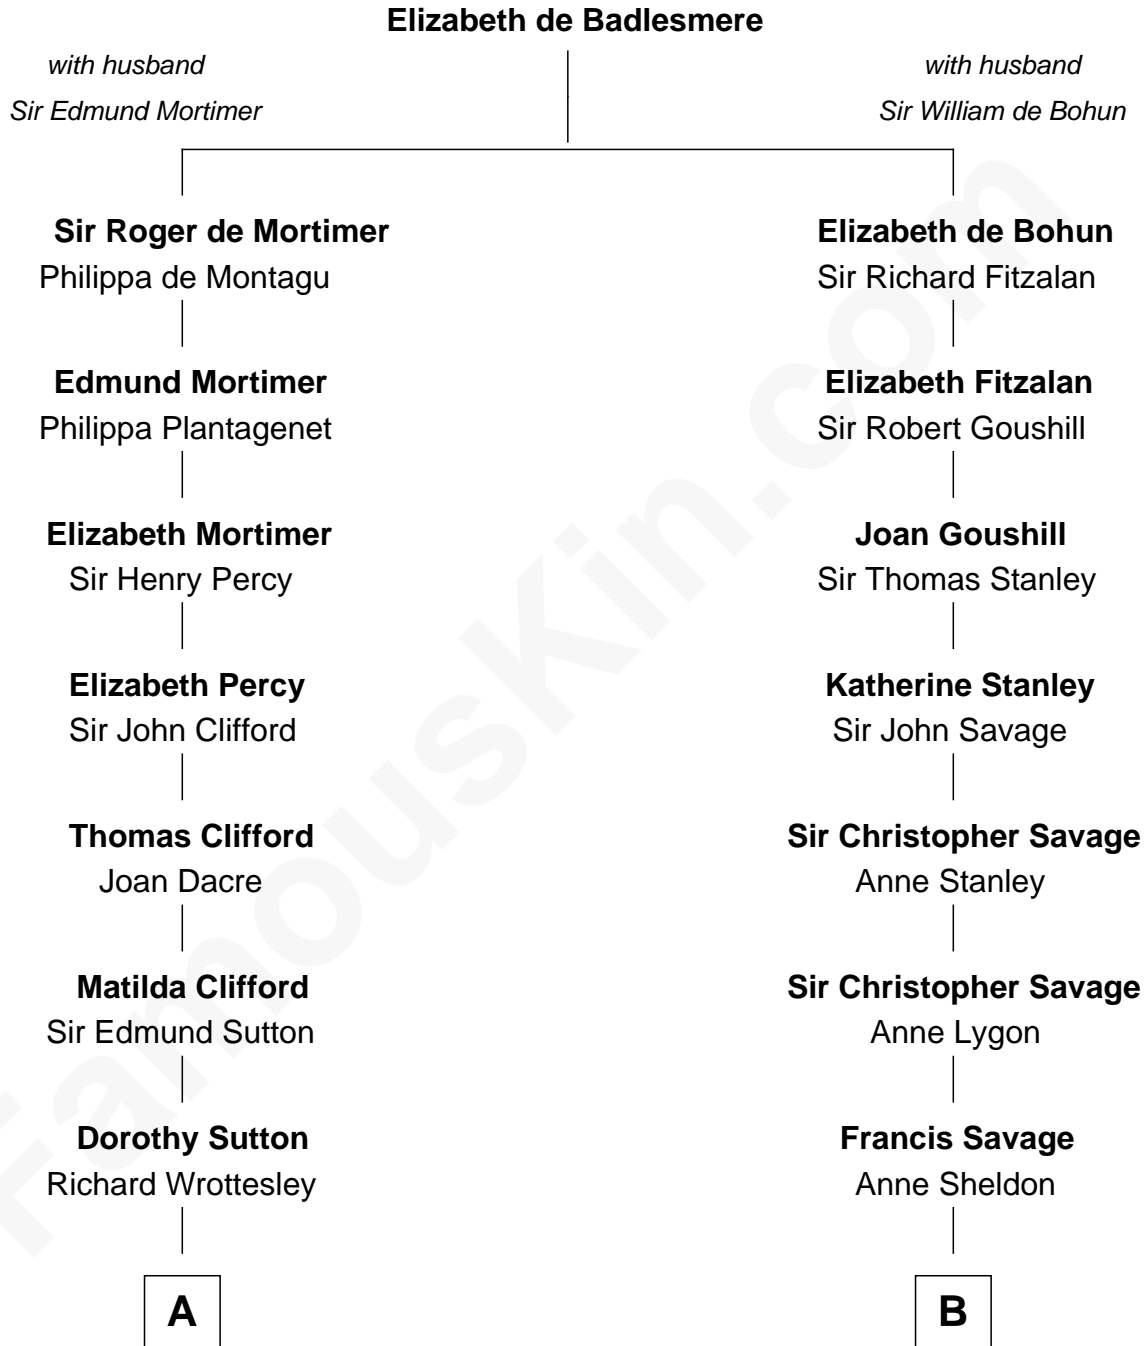

MAYFLOWER

FamousKin.com Relationship Chart of **Richard More**

(c1614 - c1696) Mayflower passenger 1620

11th cousin 7 times removed of

Adlai Stevenson II
31st Governor of Illinois

C

—
Lewis Green Stevenson

Helen Louise Davis

—
Adlai Stevenson II

31st Governor of Illinois

FamousKin.com