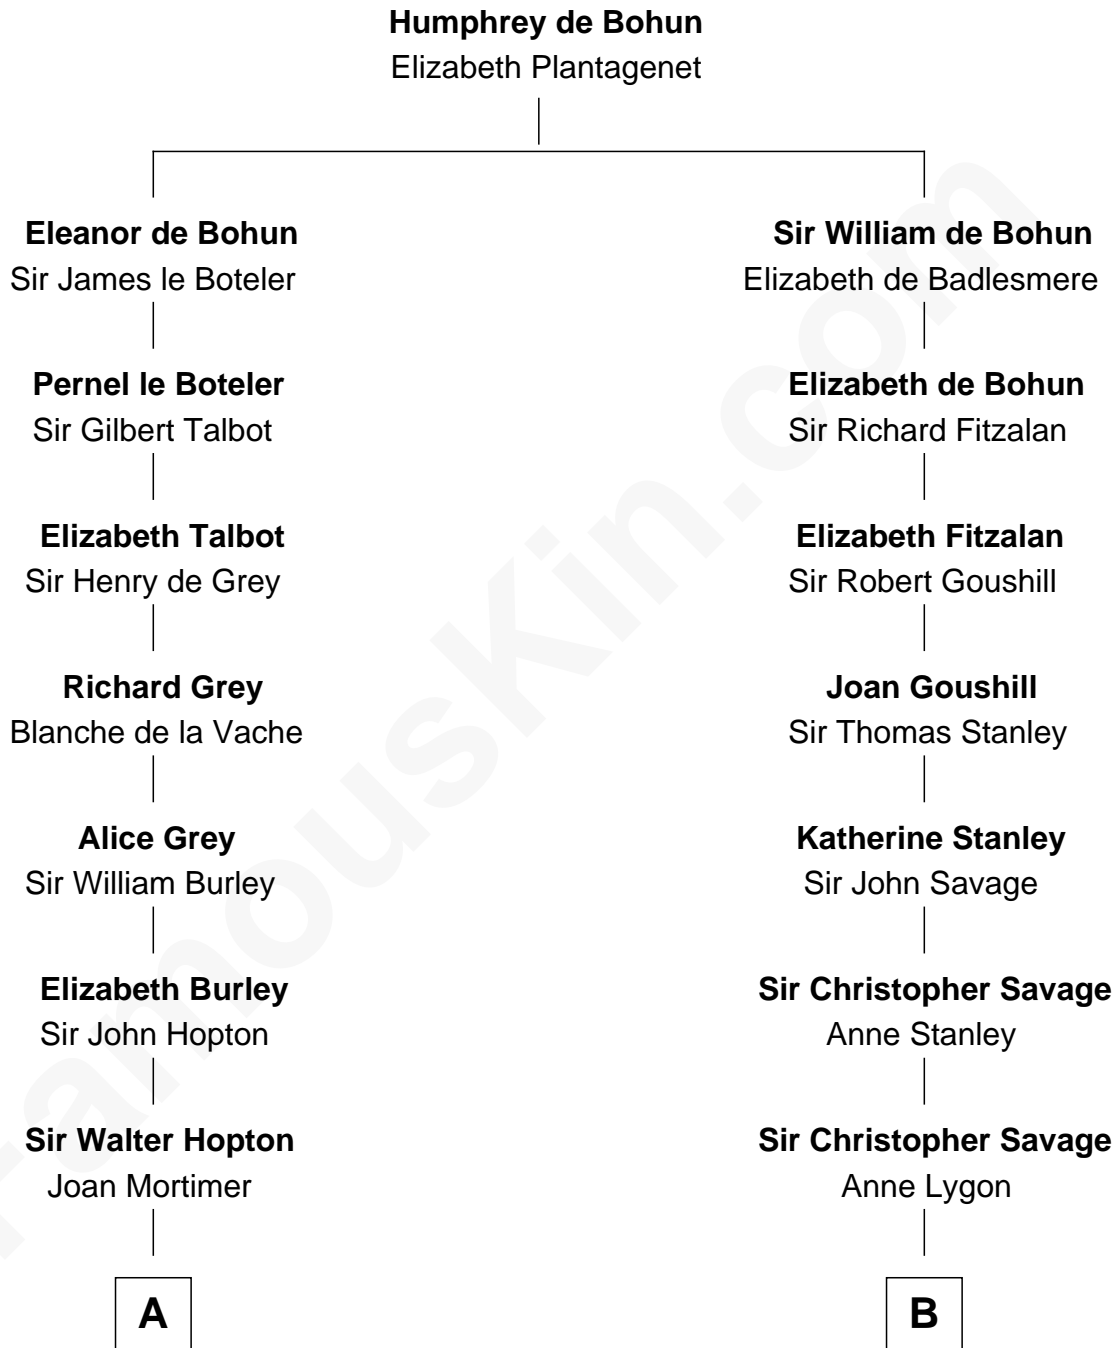

MAYFLOWER

FamousKin.com Relationship Chart of **Richard More**

(c1614 - c1696) *Mayflower* passenger 1620

14th cousin 5 times removed of

Adlai Stevenson II
31st Governor of Illinois

C

Letitia Green

Adlai Ewing Stevenson

Lewis Green Stevenson

Helen Louise Davis

Adlai Stevenson II

31st Governor of Illinois

FamousKin.com