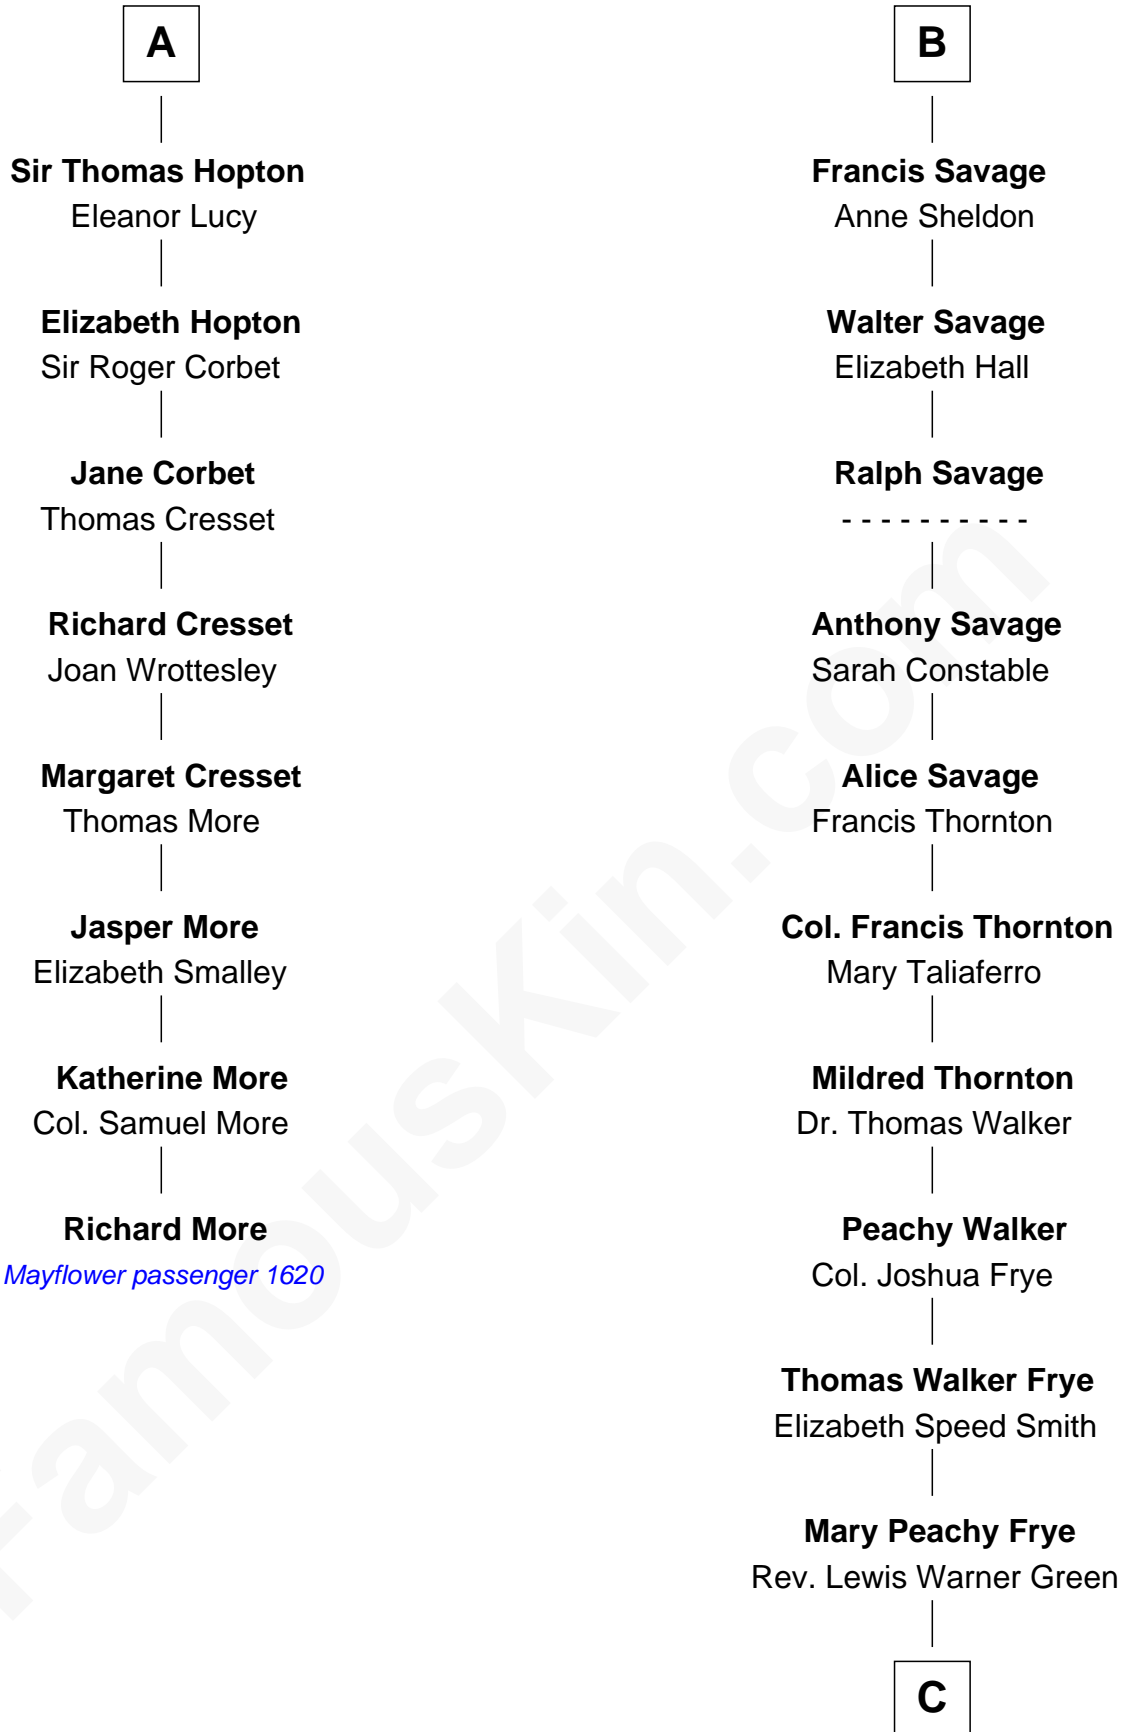

MAYFLOWER

FamousKin.com Relationship Chart of **Richard More**

(c1614 - c1696) *Mayflower* passenger 1620

14th cousin 5 times removed of

Adlai Stevenson II
31st Governor of Illinois

C

Letitia Green

Adlai Ewing Stevenson

Lewis Green Stevenson

Helen Louise Davis

Adlai Stevenson II

31st Governor of Illinois

FamousKin.com