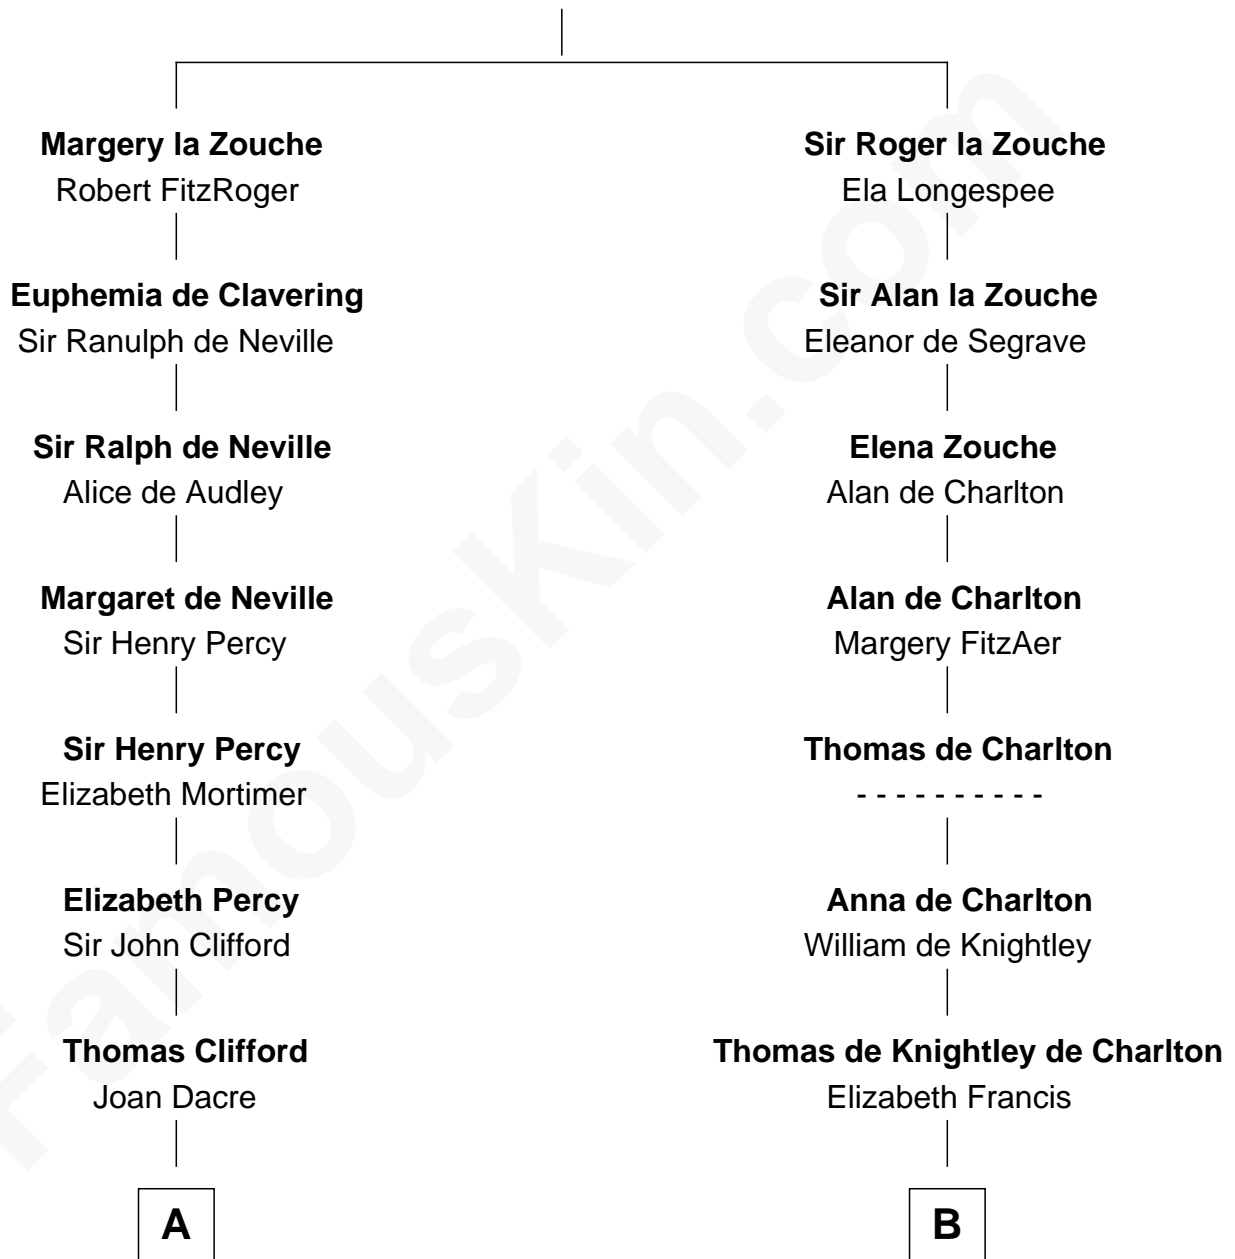

**MAYFLOWER**

# FamousKin.com Relationship Chart of

**Richard More**

(c1614 - c1696) Mayflower passenger 1620

13th cousin 8 times removed of

**Norman Rockwell**

American Artist

**Alan la Zouche**

Ellen de Quincy

Anne Mary Hill

—  
**Norman Rockwell**

*American Artist*