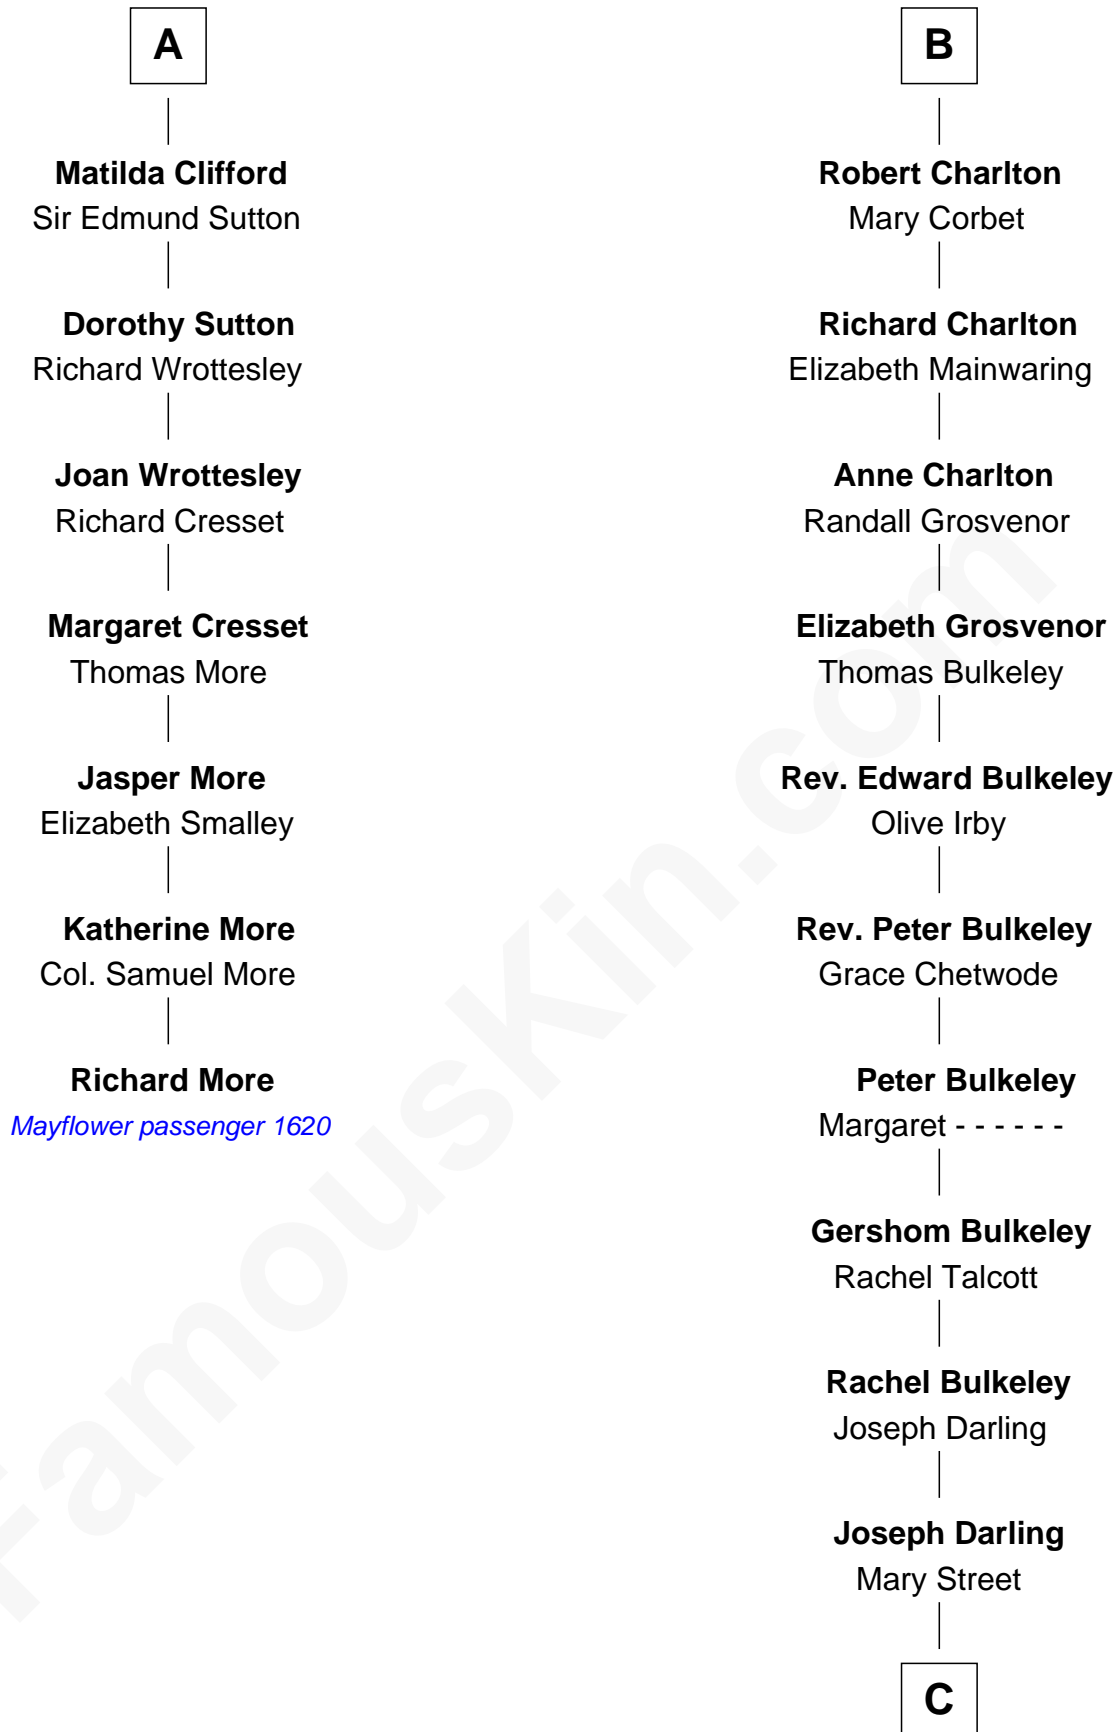

**MAYFLOWER**

# FamousKin.com Relationship Chart of

**Richard More**

(c1614 - c1696) Mayflower passenger 1620

13th cousin 8 times removed of

**Norman Rockwell**

American Artist

**Alan la Zouche**

Ellen de Quincy

**C**

—  
**Rachel Darling**

Runa Rockwell

—  
**Samuel Darling Rockwell**

Orilla Janes Sherman

—  
**John William Rockwell**

Phebe Boyce Waring

—  
**Jarvis Waring Rockwell**

Anne Mary Hill

—  
**Norman Rockwell**

*American Artist*