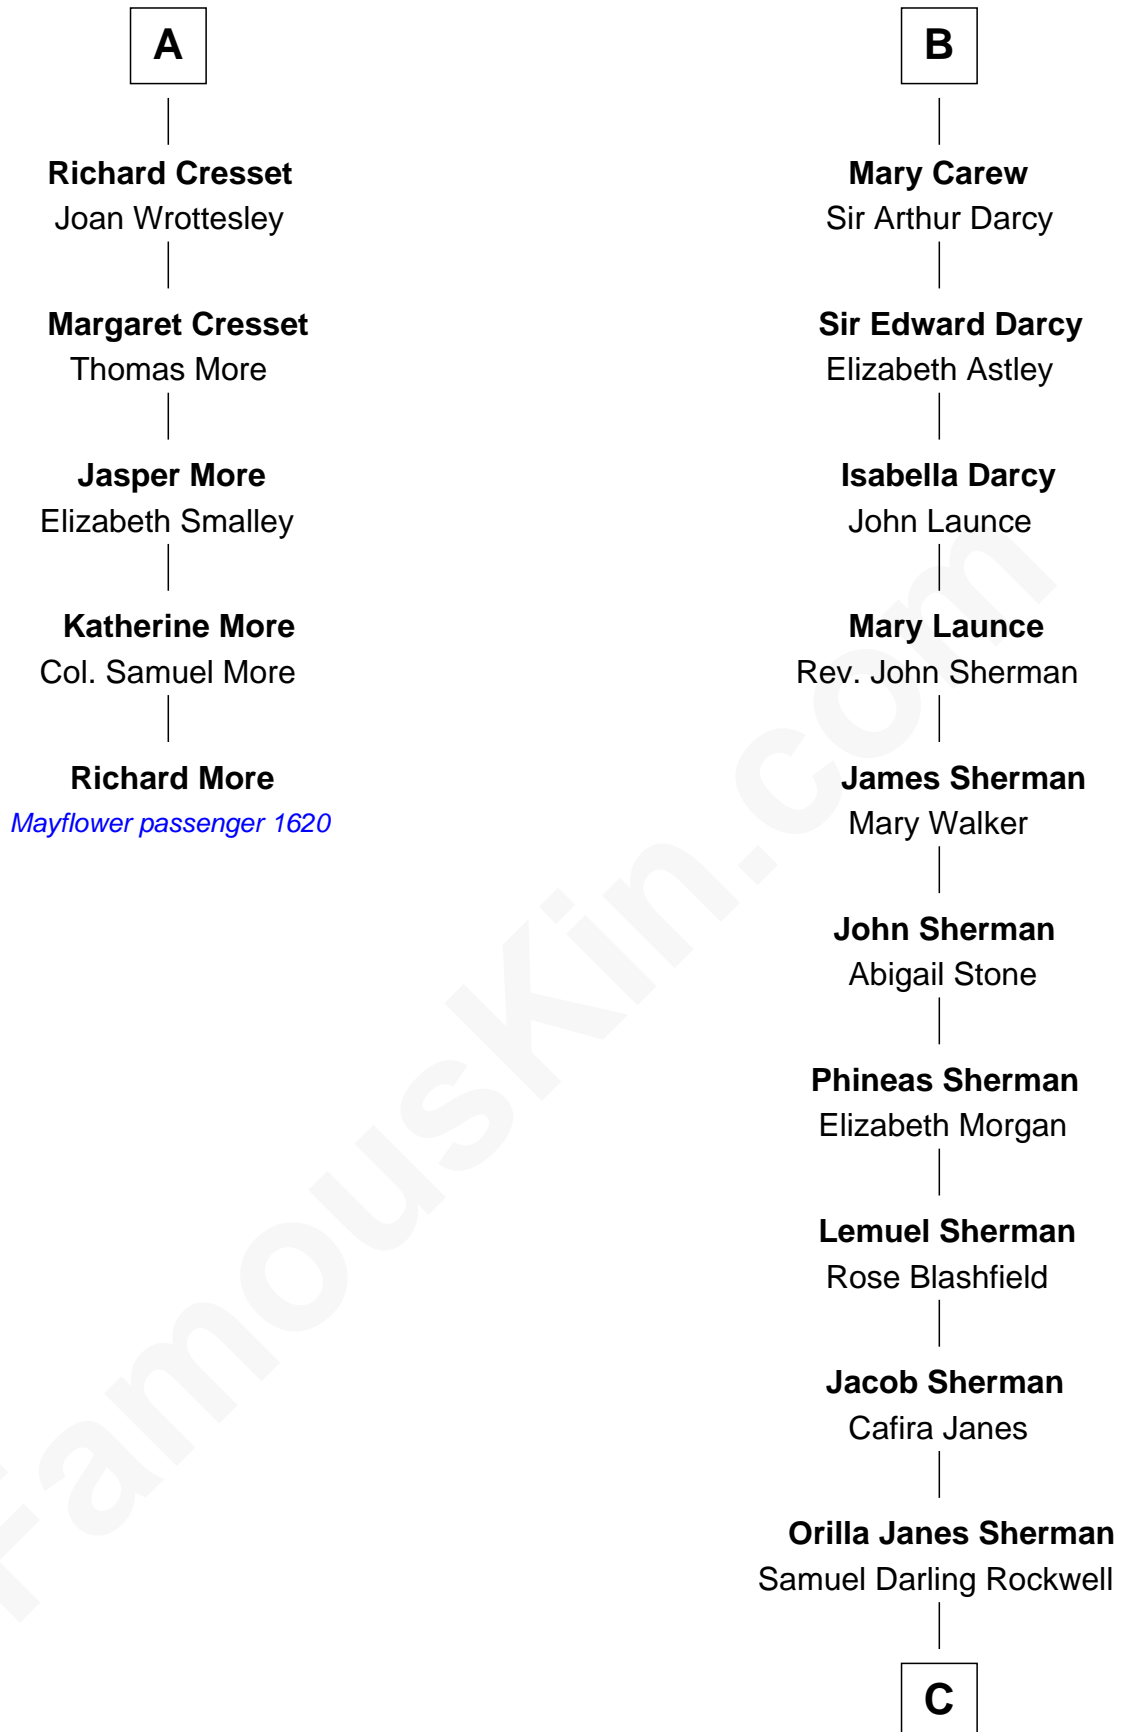

**MAYFLOWER**

# FamousKin.com Relationship Chart of

**Richard More**

(c1614 - c1696) Mayflower passenger 1620

11th cousin 8 times removed of

**Norman Rockwell**

American Artist

**C**

|  
**John William Rockwell**

Phebe Boyce Waring

|  
**Jarvis Waring Rockwell**

Anne Mary Hill

|  
**Norman Rockwell**

*American Artist*

FamousKin.com