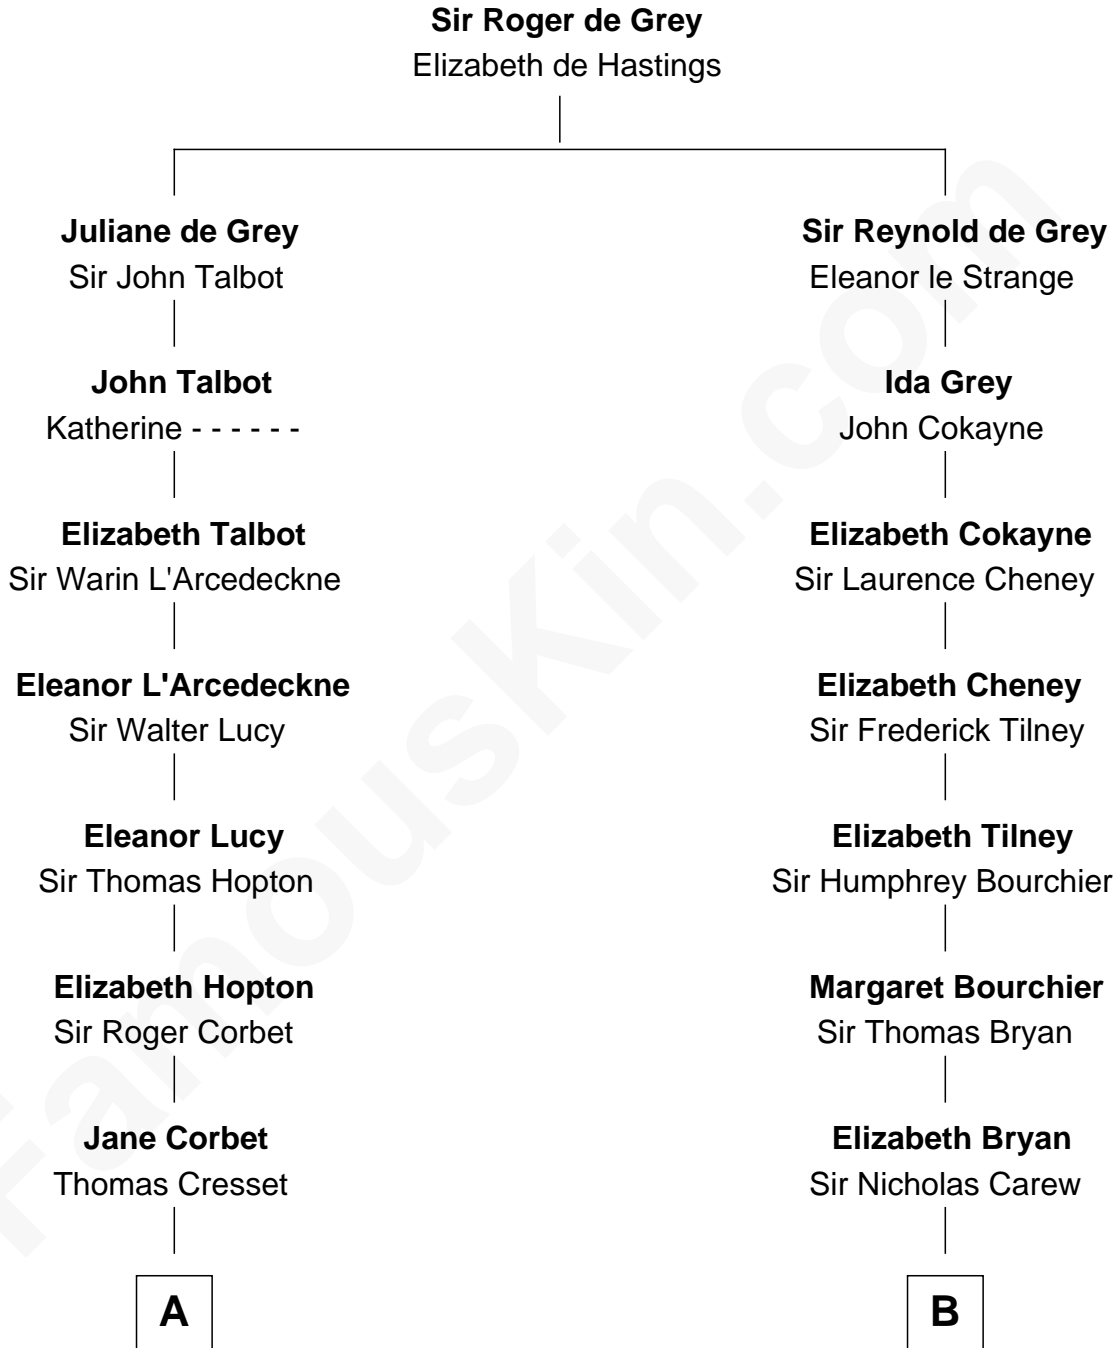

**MAYFLOWER**

# FamousKin.com Relationship Chart of

**Richard More**

(c1614 - c1696) Mayflower passenger 1620

11th cousin 8 times removed of

**Norman Rockwell**

American Artist

**C**

|  
**John William Rockwell**

Phebe Boyce Waring

|  
**Jarvis Waring Rockwell**

Anne Mary Hill

|  
**Norman Rockwell**

*American Artist*

FamousKin.com