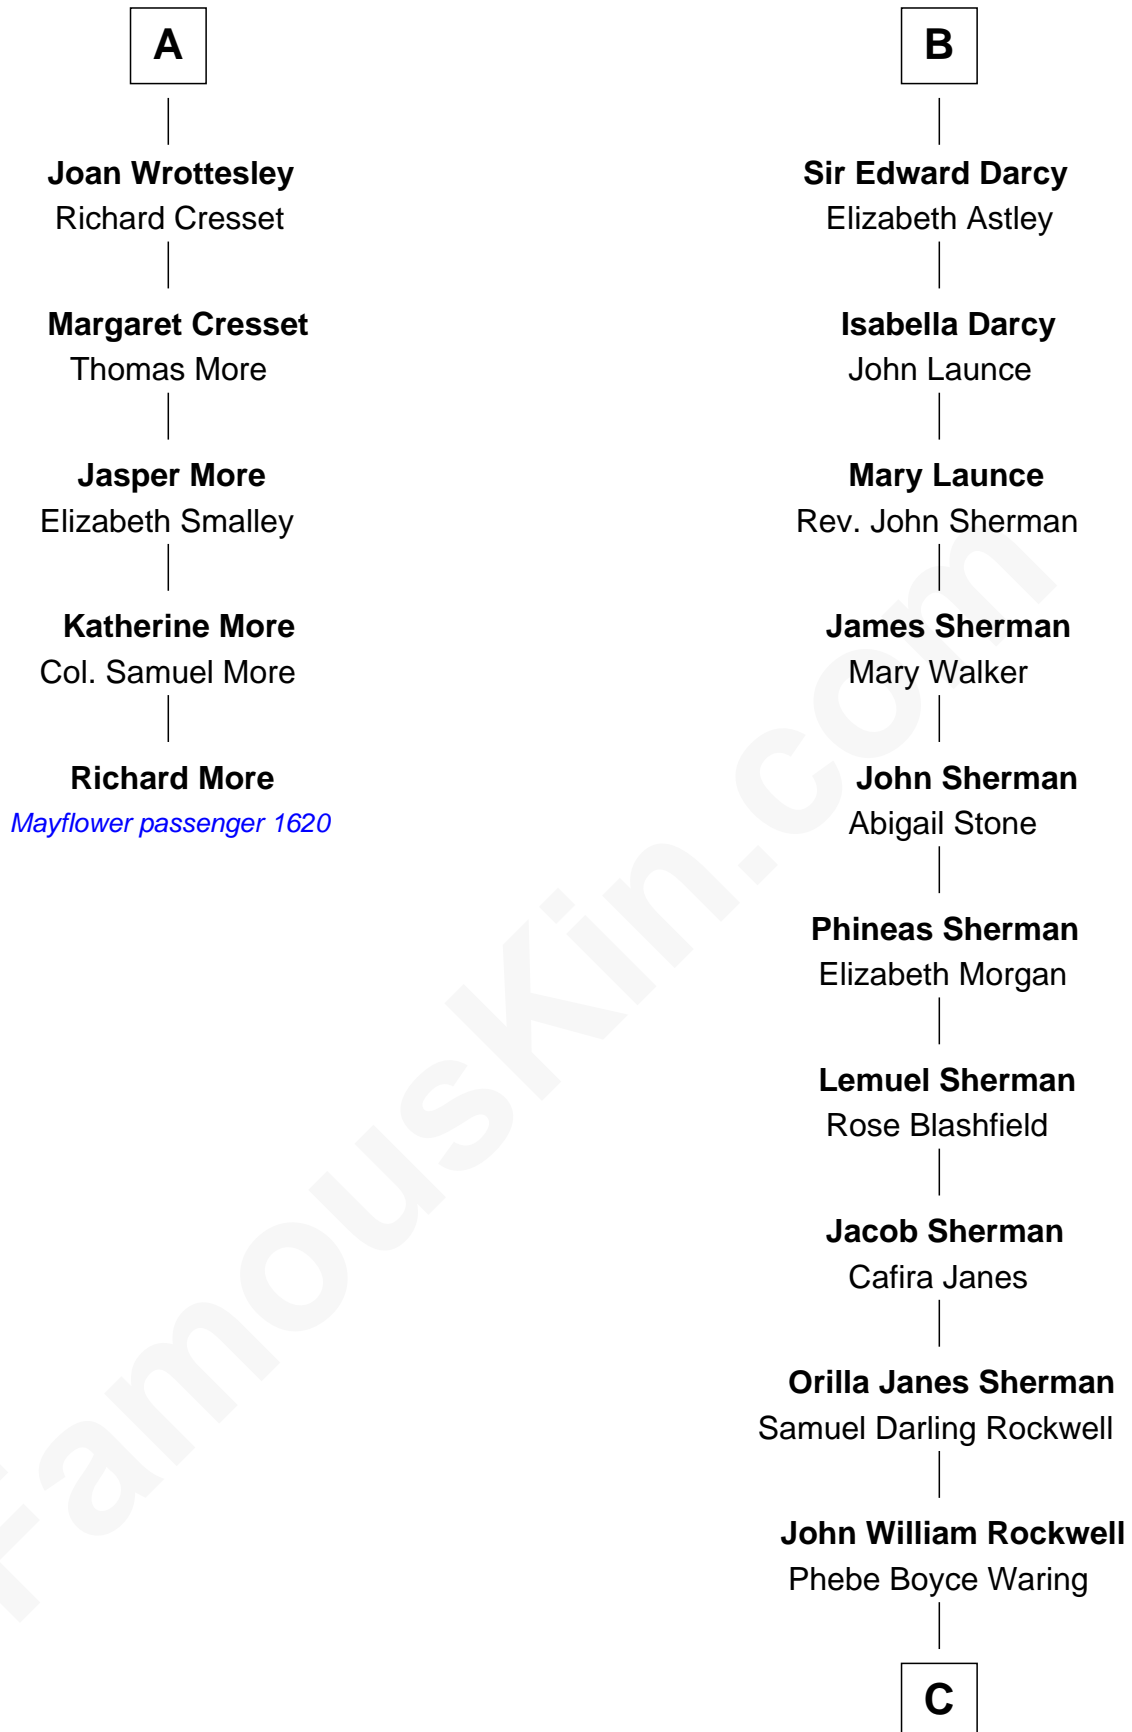

MAYFLOWER

FamousKin.com Relationship Chart of **Richard More**

(c1614 - c1696) *Mayflower passenger 1620*

11th cousin 7 times removed of

Norman Rockwell
American Artist

Edward III, King of England
Philippa of Hainault

C

—
Jarvis Waring Rockwell

Anne Mary Hill

—
Norman Rockwell

American Artist

FamousKin.com