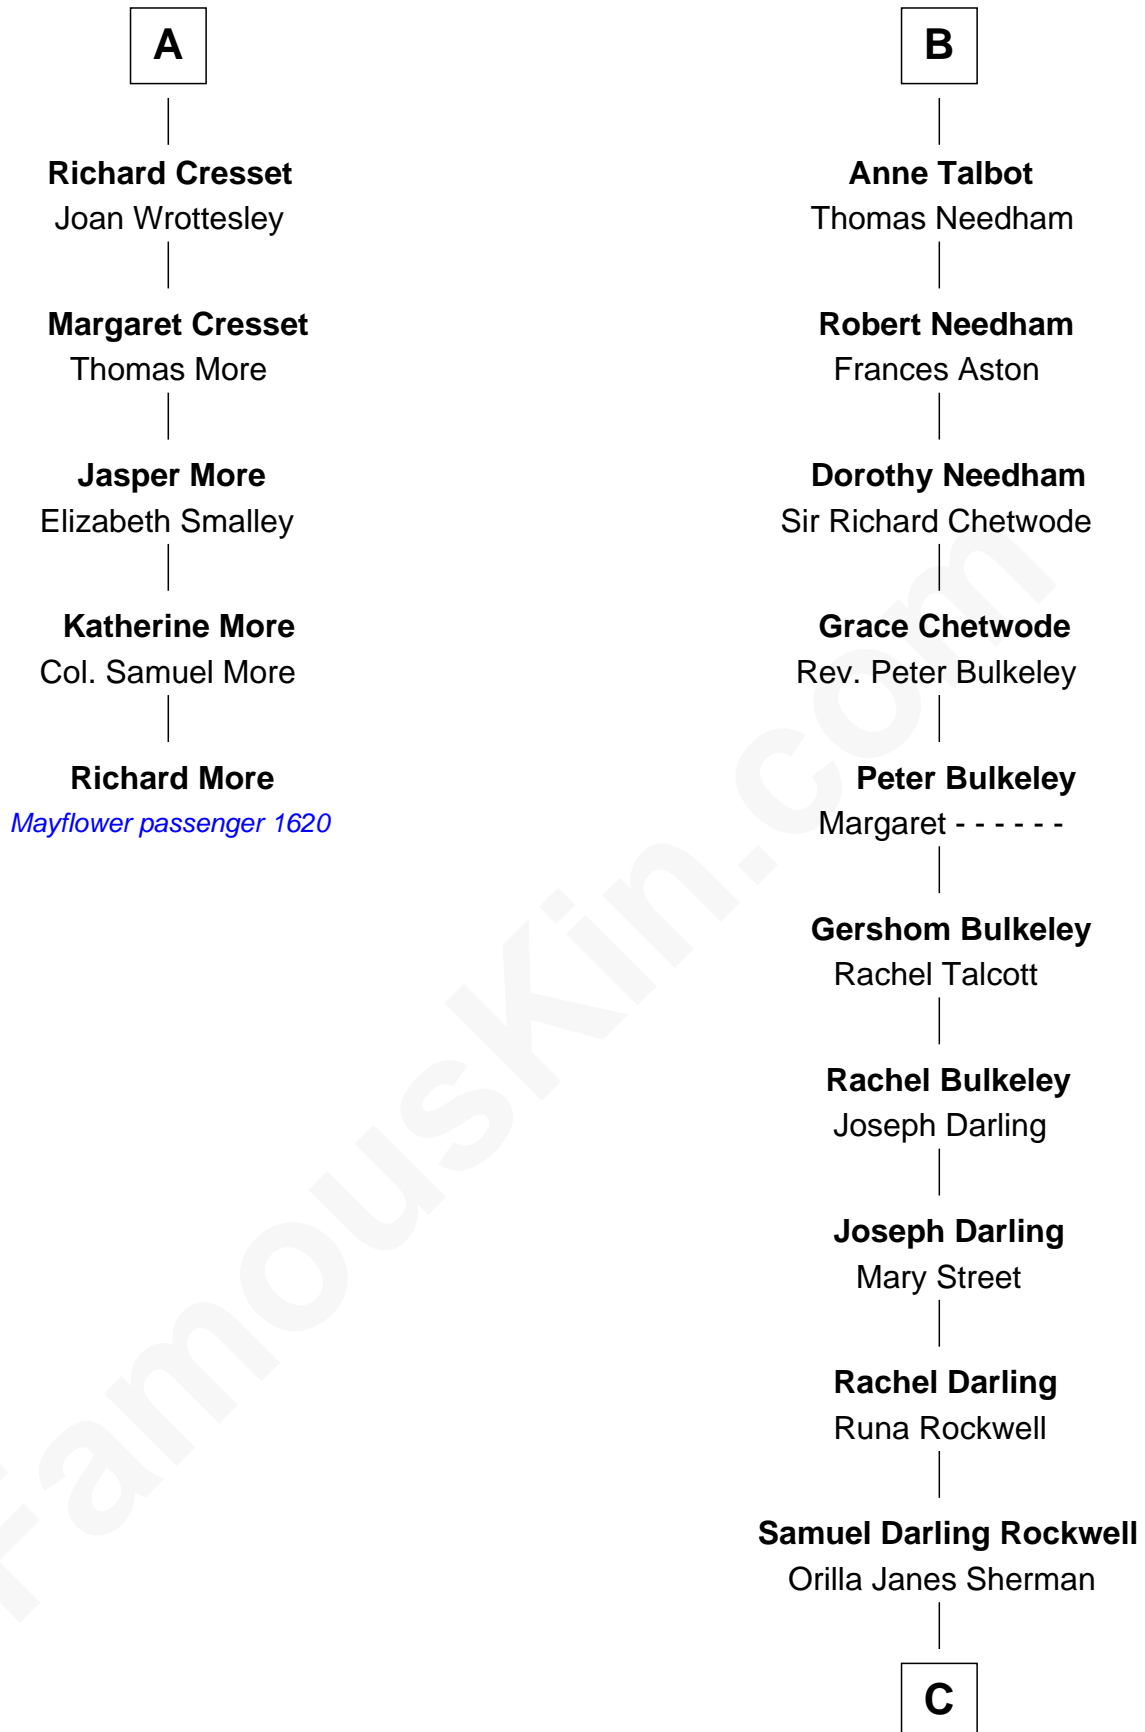

MAYFLOWER

FamousKin.com Relationship Chart of

Richard More

(c1614 - c1696) Mayflower passenger 1620

11th cousin 8 times removed of

Norman Rockwell

American Artist

Henry Plantagenet

Maud de Chaworth

C

John William Rockwell

Phebe Boyce Waring

Jarvis Waring Rockwell

Anne Mary Hill

Norman Rockwell

American Artist