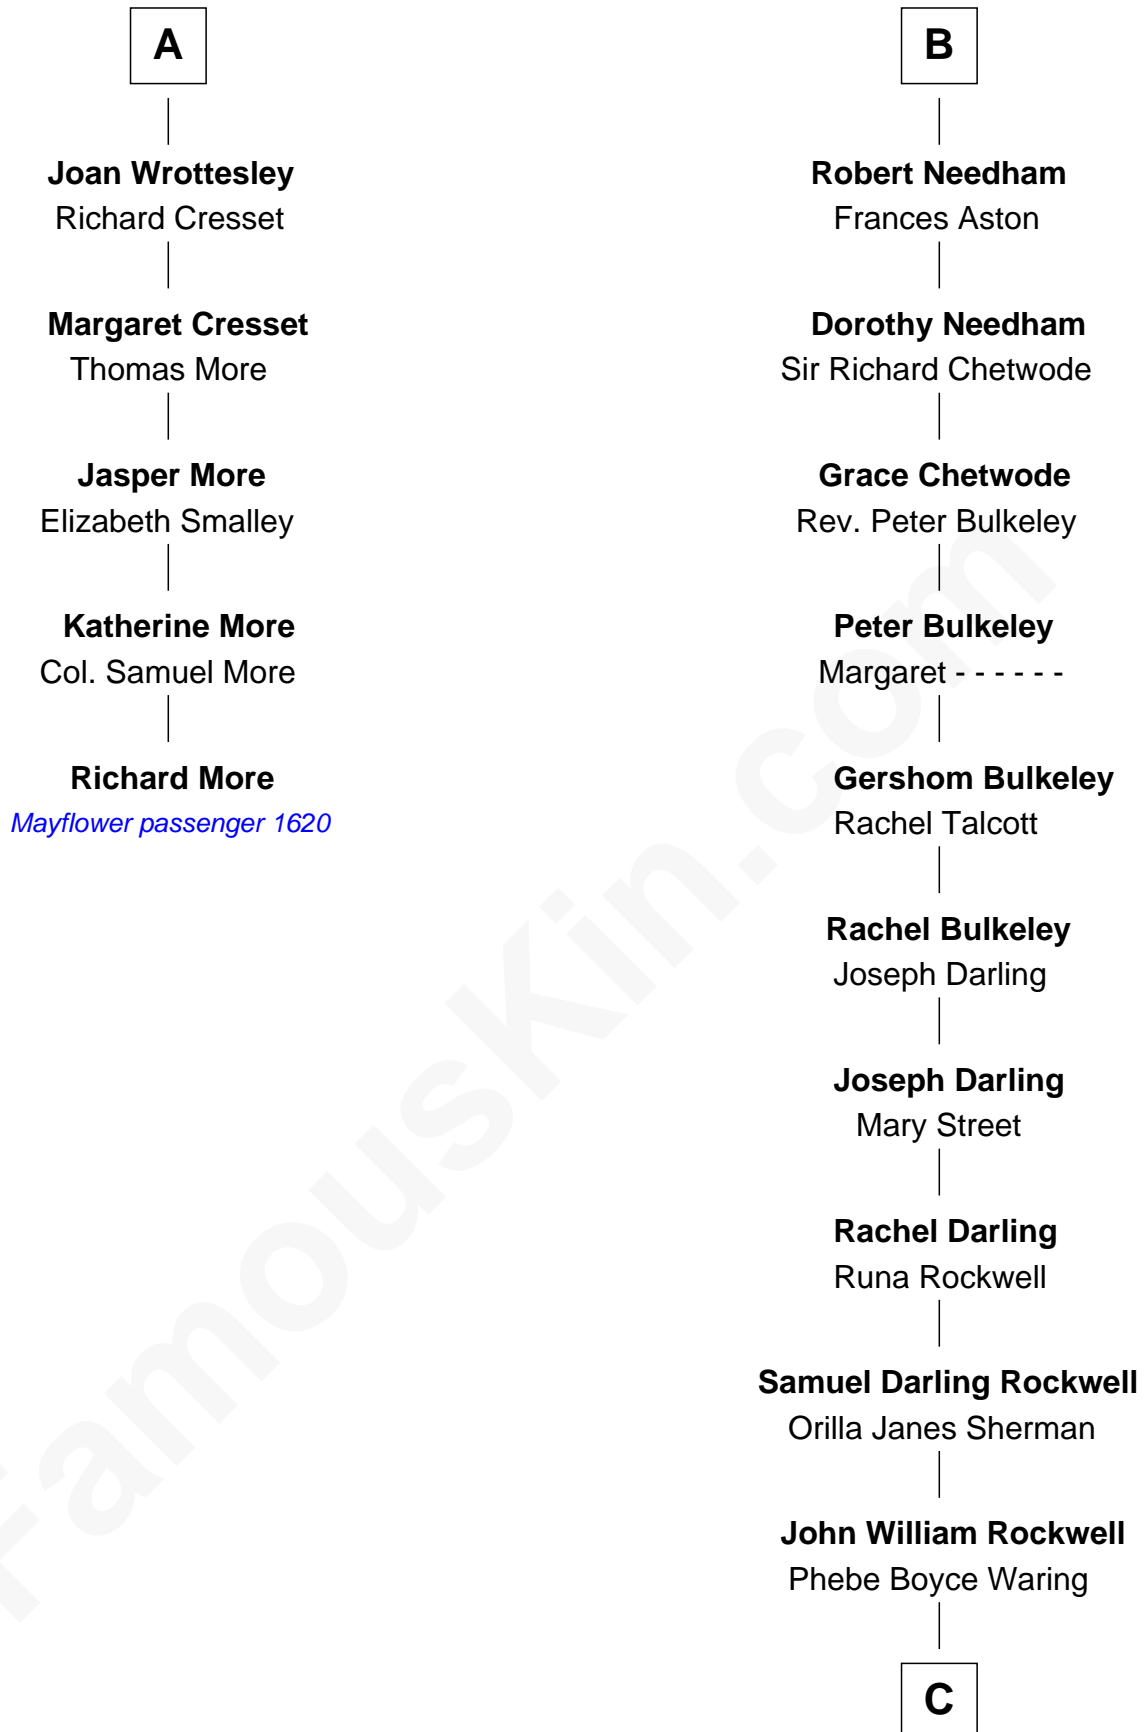

MAYFLOWER

FamousKin.com Relationship Chart of **Richard More**

(c1614 - c1696) Mayflower passenger 1620

11th cousin 7 times removed of

Norman Rockwell
American Artist

C

Jarvis Waring Rockwell

Anne Mary Hill

Norman Rockwell

American Artist

FamousKin.com