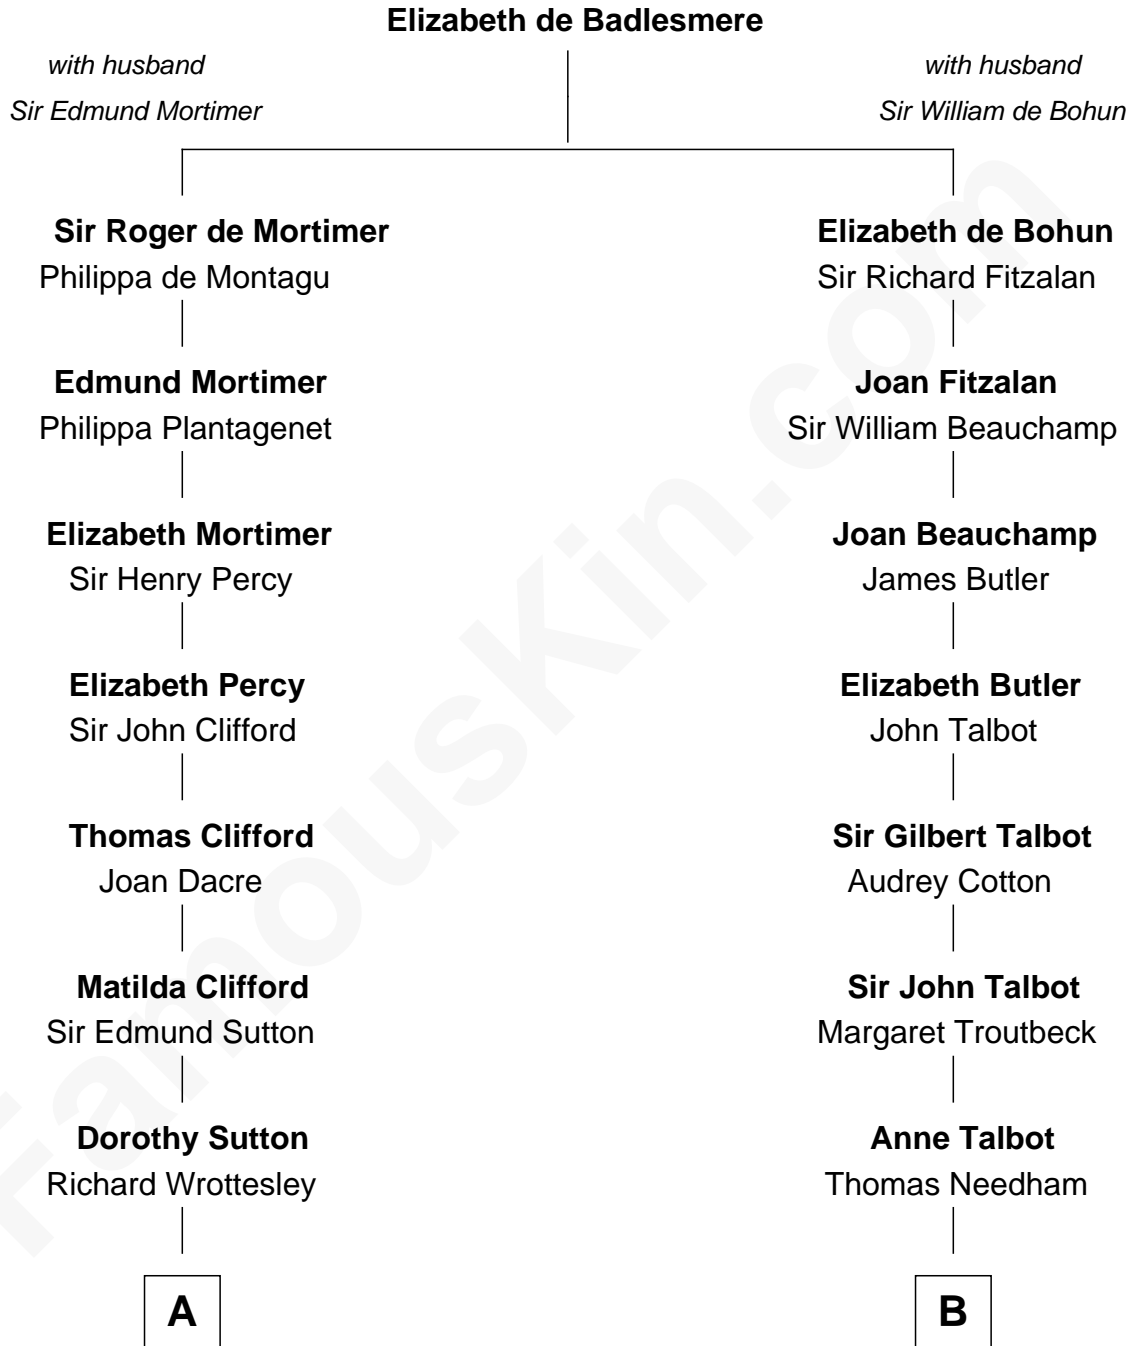

MAYFLOWER

FamousKin.com Relationship Chart of **Richard More**

(c1614 - c1696) Mayflower passenger 1620

11th cousin 7 times removed of

Norman Rockwell
American Artist

C

Jarvis Waring Rockwell

Anne Mary Hill

Norman Rockwell

American Artist

FamousKin.com