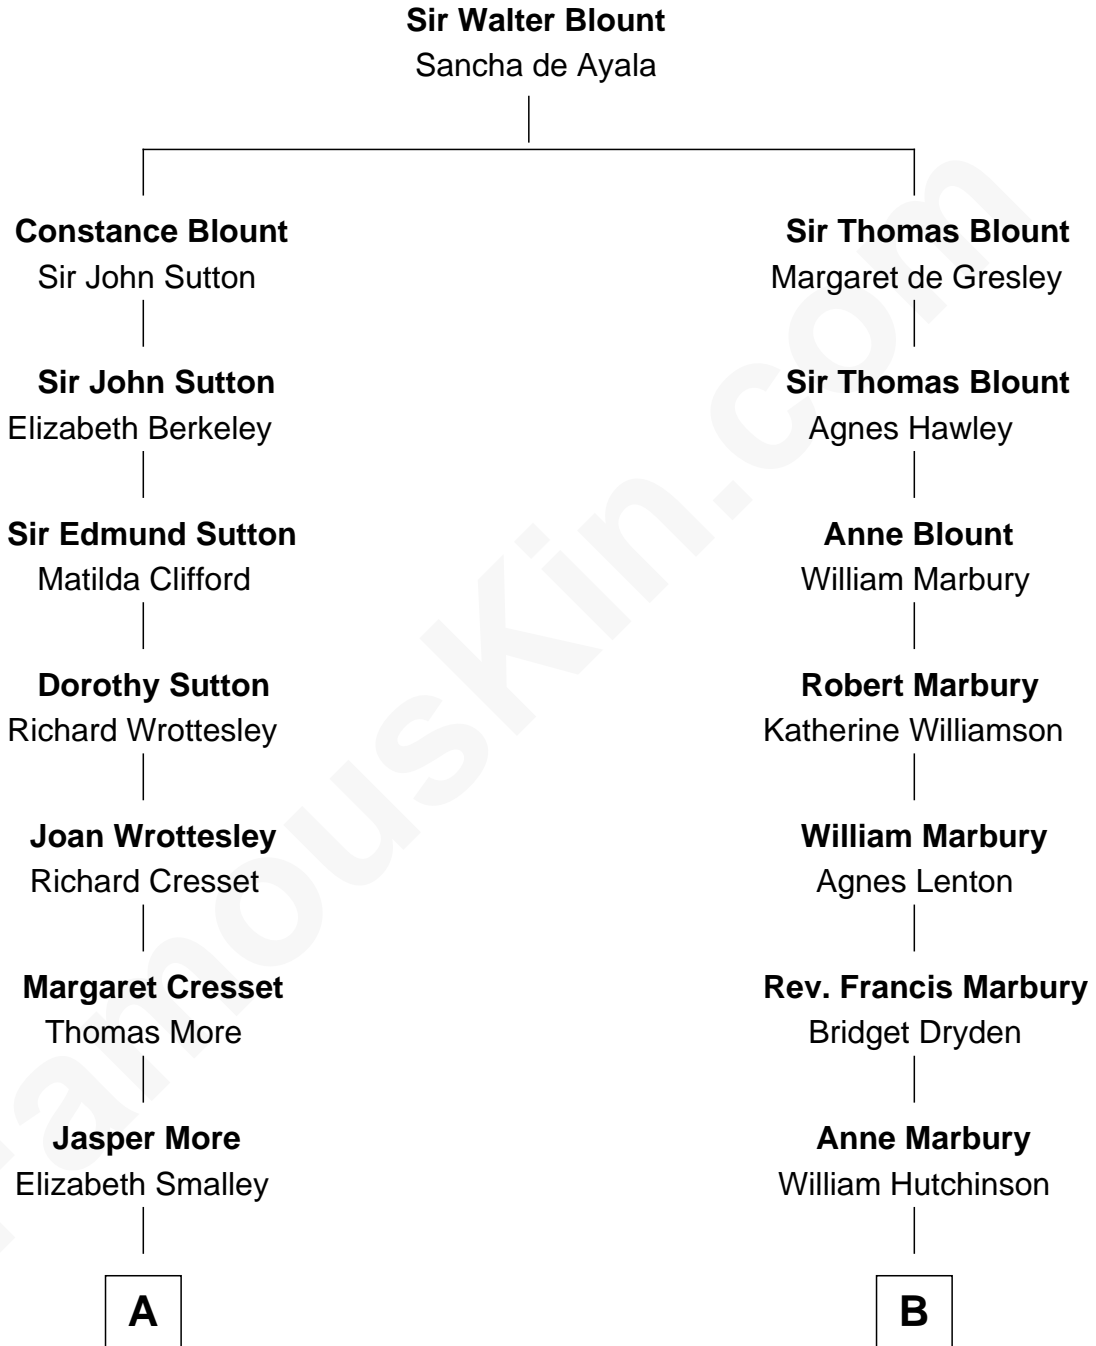

MAYFLOWER

FamousKin.com Relationship Chart of

Richard More

(c1614 - c1696) Mayflower passenger 1620

8th cousin 4 times removed of

Nicholas Gilman

Signer of the U.S. Constitution

A

Katherine More
Col. Samuel More

Richard More
Mayflower passenger 1620

B

Edward Hutchinson
Katherine Hamby

Elizabeth Hutchinson
Edward Winslow

Anna Winslow
John Taylor

Rev. John Taylor
Elizabeth Rogers

Ann Taylor
Nicholas Gilman