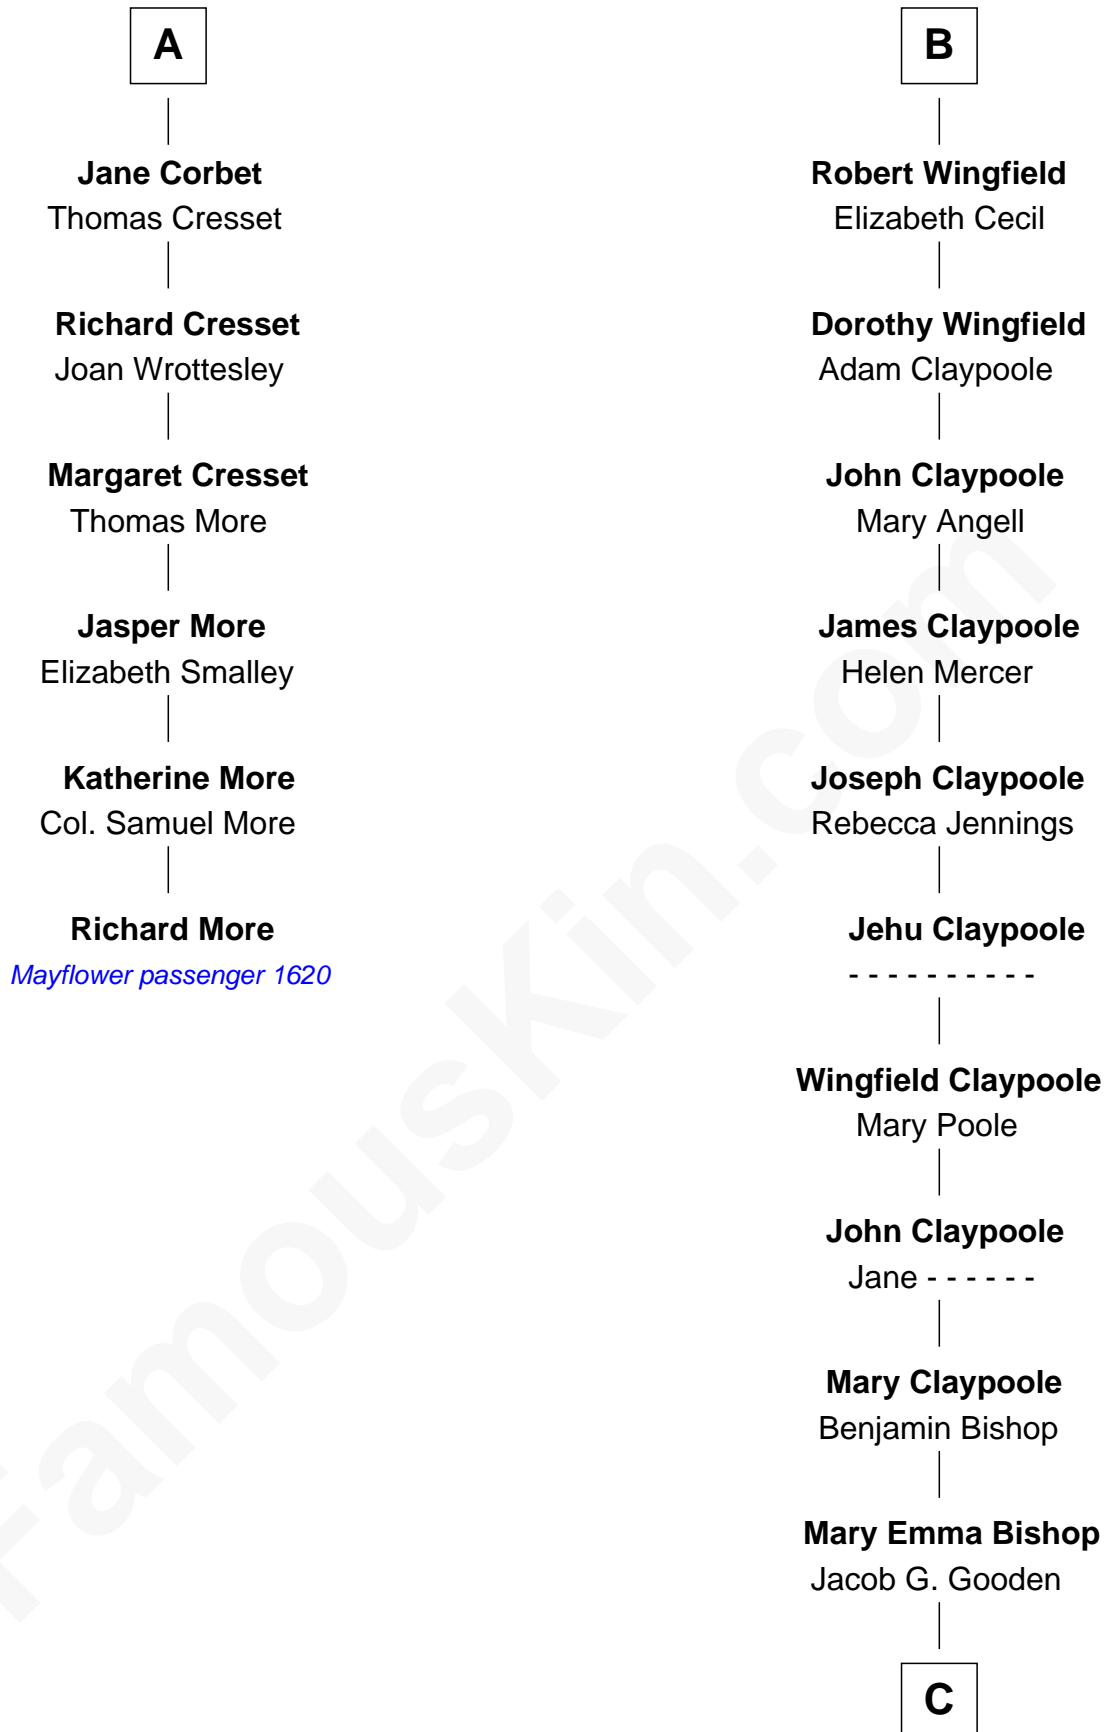

**MAYFLOWER**

# FamousKin.com Relationship Chart of

**Richard More**

(c1614 - c1696) Mayflower passenger 1620

12th cousin 8 times removed of

**Valerie Bertinelli**

Television Actress

**C**

**Ida P. Gooden**  
Joseph D. Carvin