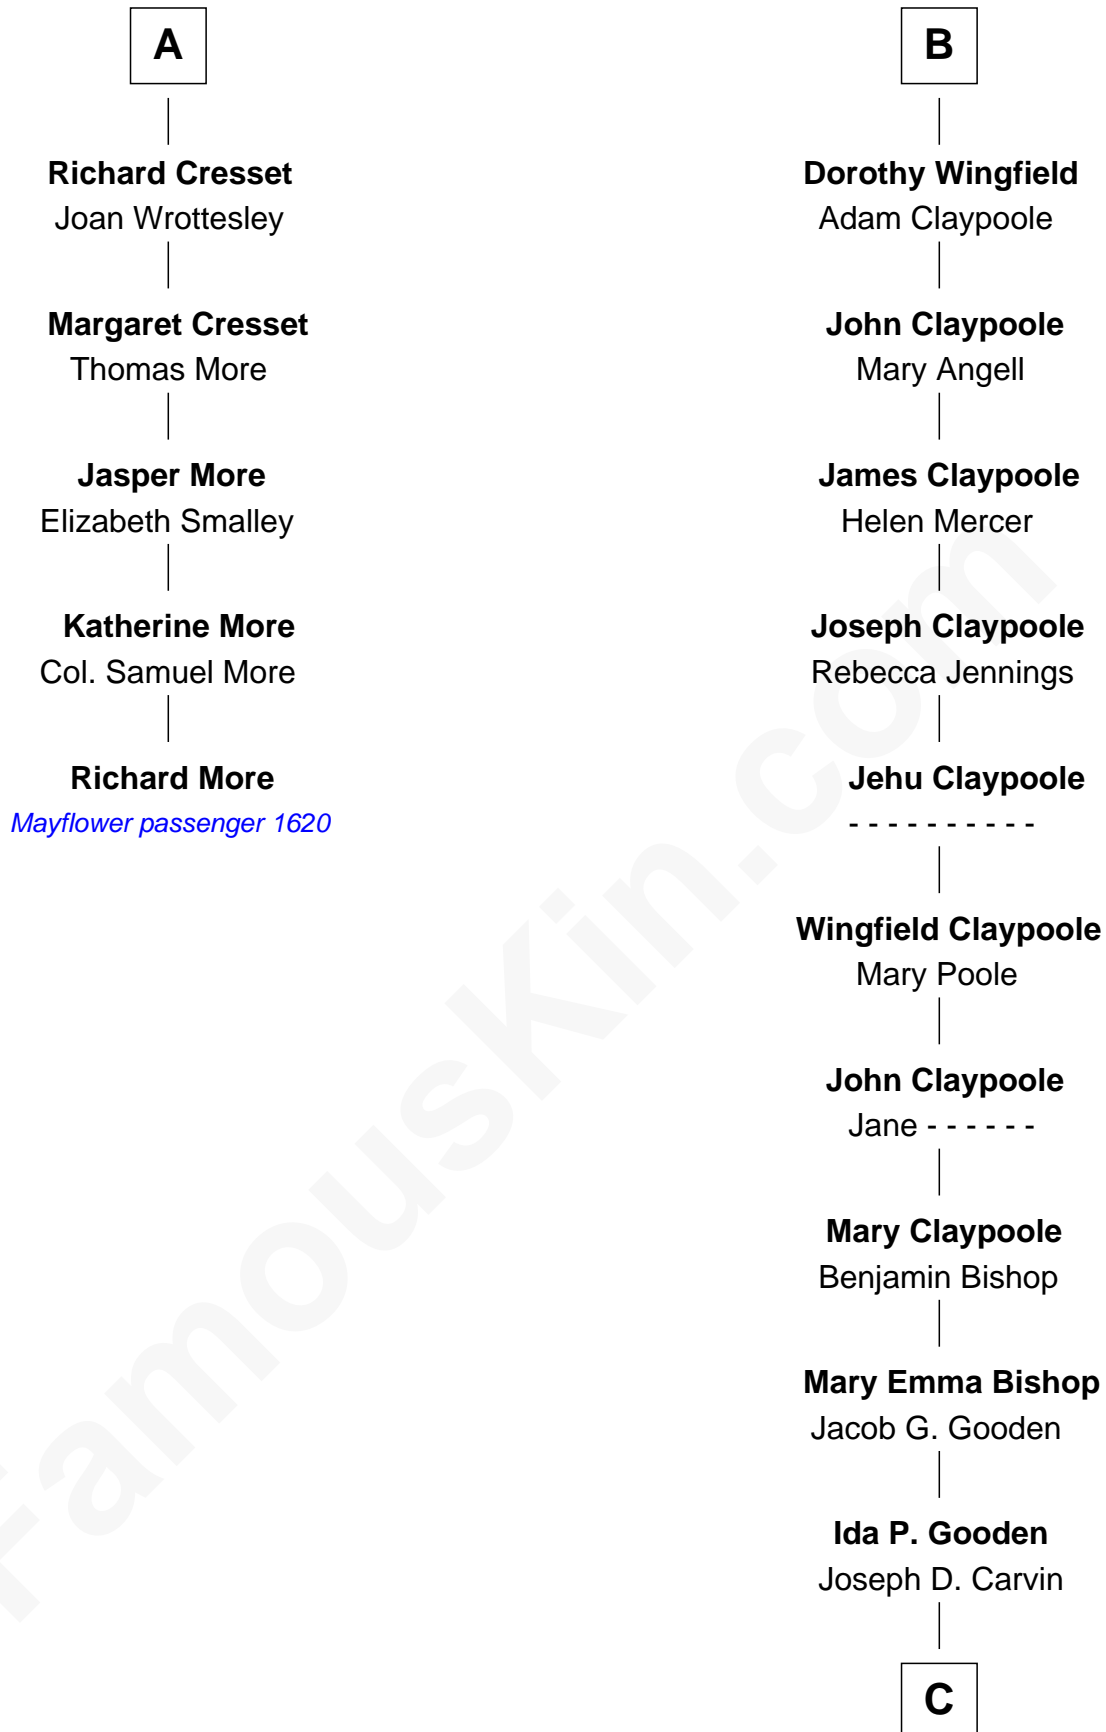

**MAYFLOWER**

# FamousKin.com Relationship Chart of

**Richard More**

(c1614 - c1696) Mayflower passenger 1620

11th cousin 8 times removed of

**Valerie Bertinelli**

Television Actress

**Henry Plantagenet**

Maud de Chaworth