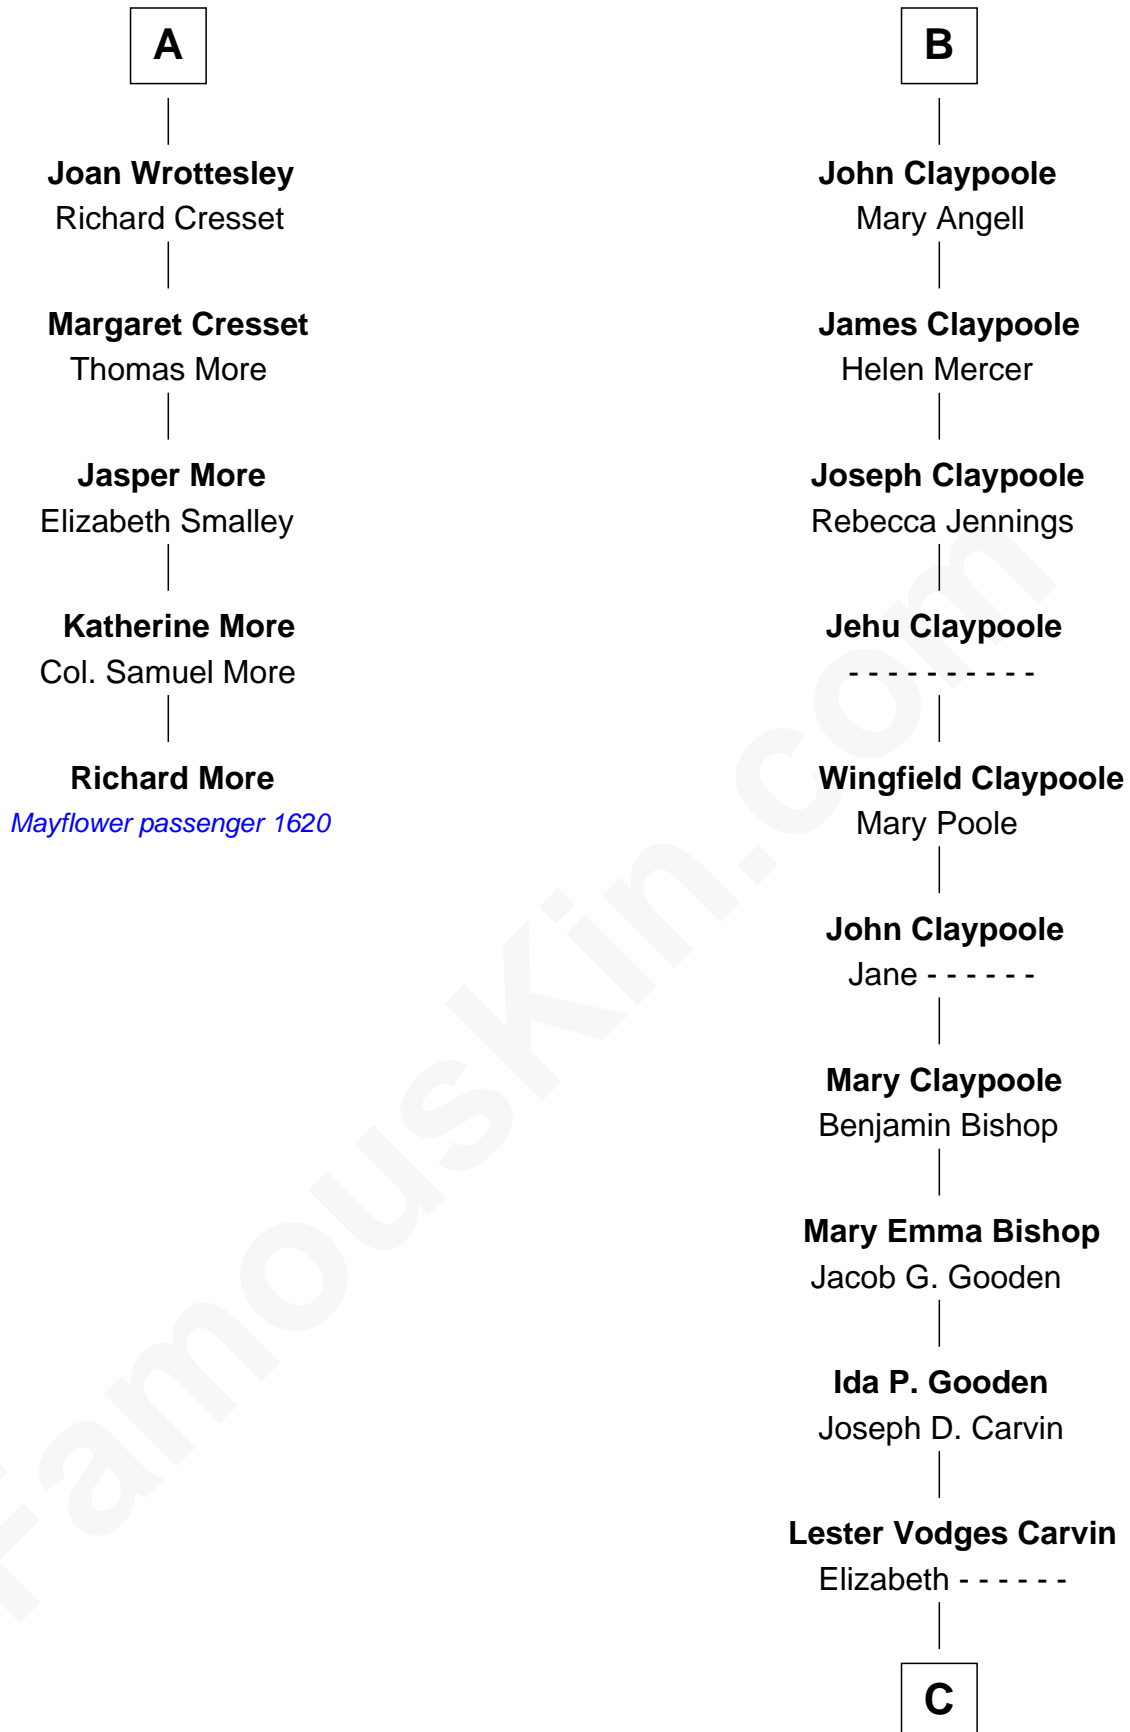

**MAYFLOWER**

# FamousKin.com Relationship Chart of

**Richard More**

(c1614 - c1696) Mayflower passenger 1620

11th cousin 7 times removed of

**Valerie Bertinelli**

Television Actress

**Elizabeth de Badlesmere**

*with husband*  
Sir Edmund Mortimer

**Elizabeth Mortimer**  
Sir Henry Percy

**Elizabeth Goushill**  
Sir Robert Wingfield

**Elizabeth Percy**  
Sir John Clifford

**Sir Henry Wingfield**  
Elizabeth Rookes

**Thomas Clifford**  
Joan Dacre

**Robert Wingfield**  
Margery Quarles

**Matilda Clifford**  
Sir Edmund Sutton

**Robert Wingfield**  
Elizabeth Cecil

**Dorothy Sutton**  
Richard Wrottesley

**Dorothy Wingfield**  
Adam Claypoole

**A**

**B**

**Nancy L. Carvin**  
Andrew Francis Bertinelli