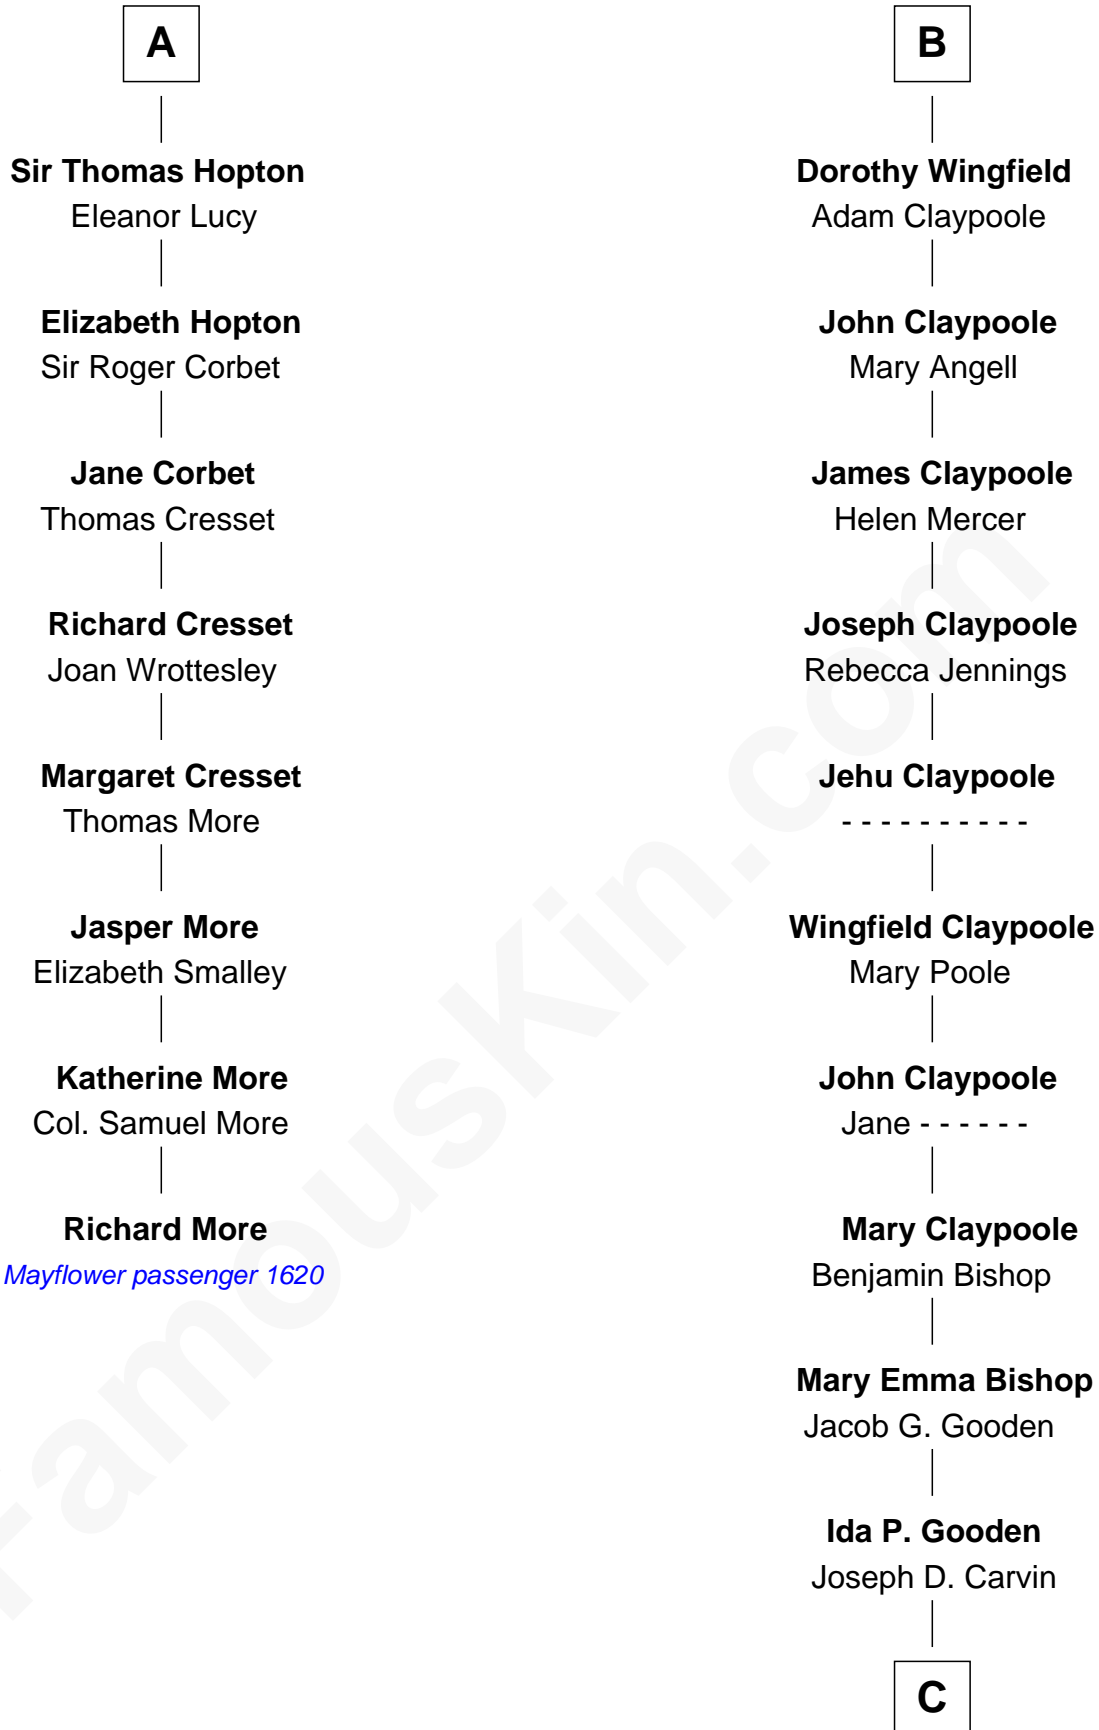

MAYFLOWER

FamousKin.com Relationship Chart of

Richard More

(c1614 - c1696) Mayflower passenger 1620

14th cousin 5 times removed of

Valerie Bertinelli

Television Actress

Humphrey de Bohun

Elizabeth Plantagenet

Eleanor de Bohun

Sir James le Boteler

Pernel le Boteler

Sir Gilbert Talbot

Elizabeth Talbot

Sir Henry de Grey

Richard Grey

Sir Henry Wingfield

Elizabeth Rookes

Robert Wingfield

Margery Quarles

Robert Wingfield

Elizabeth Cecil

B

C