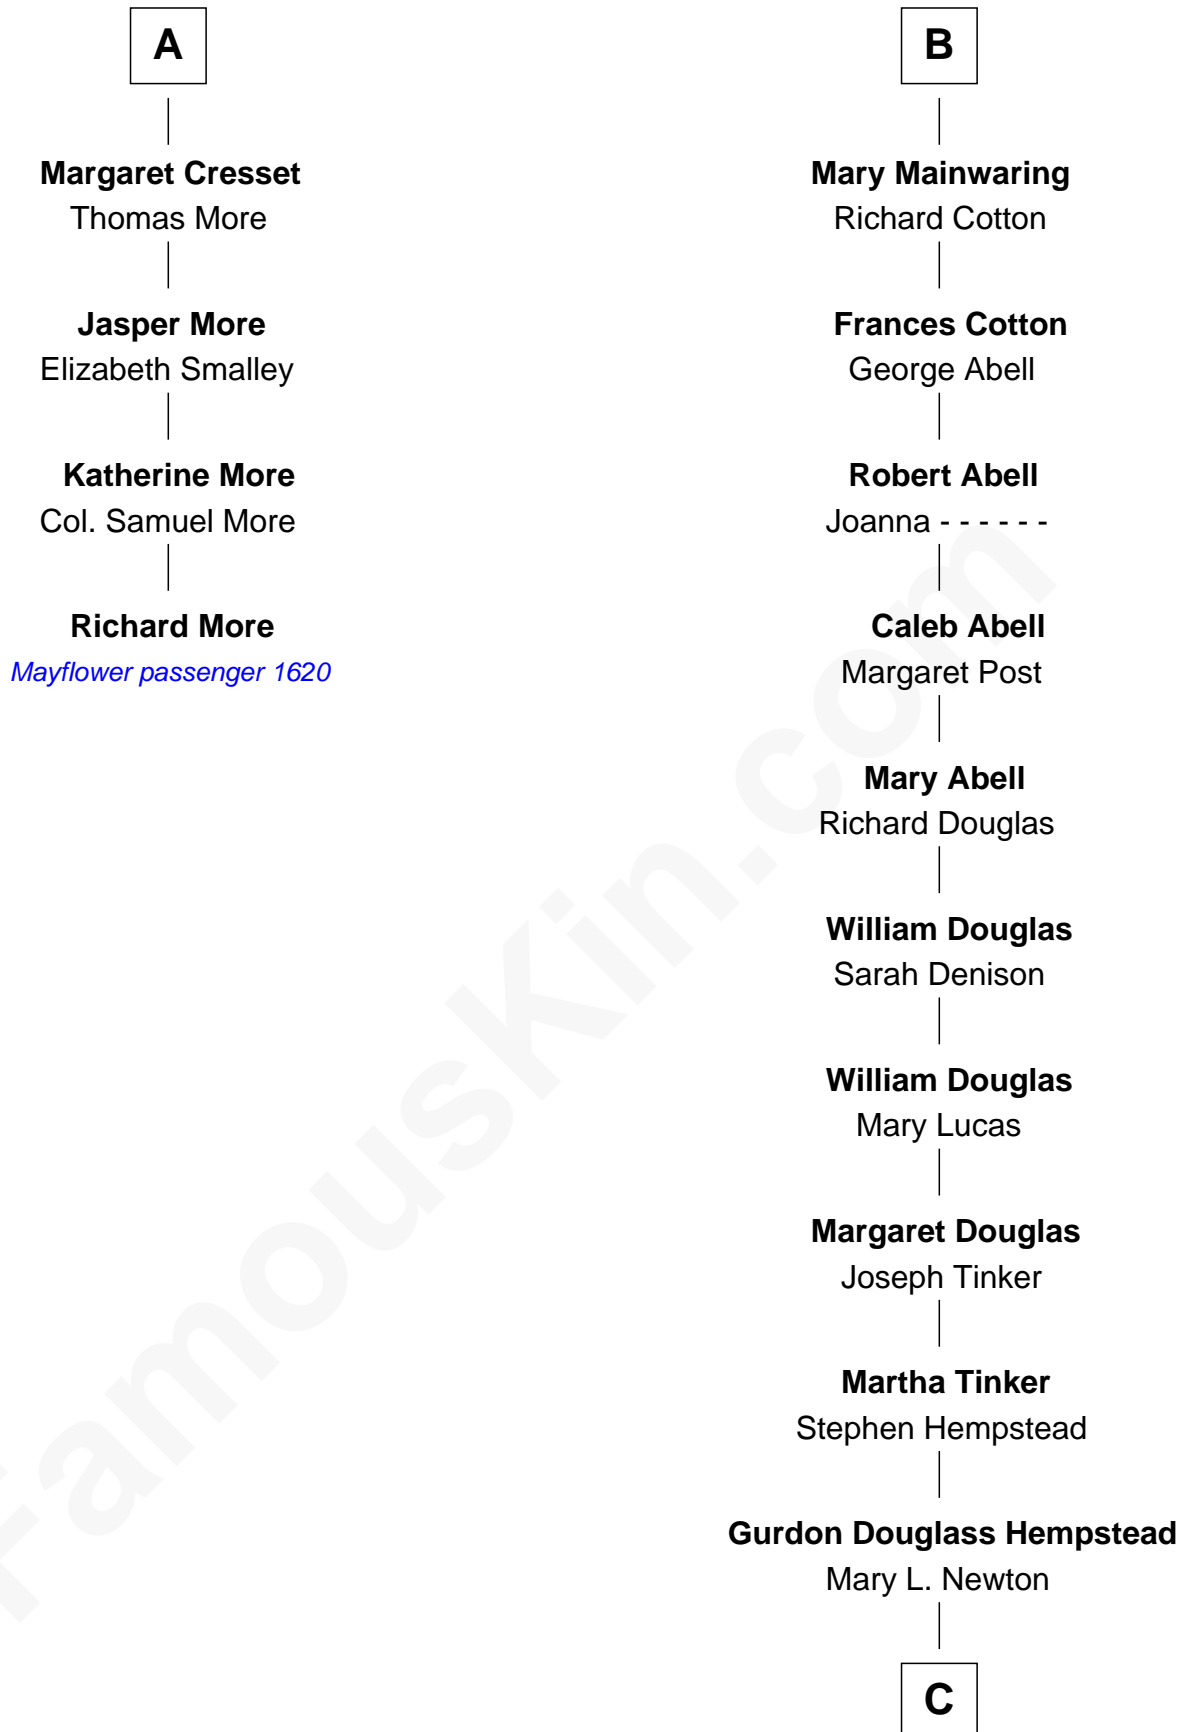

MAYFLOWER

FamousKin.com Relationship Chart of

Richard More

(c1614 - c1696) *Mayflower* passenger 1620

10th cousin 11 times removed of

Richard Gere

Movie Actor

Sir Thomas de Beauchamp

Elizabeth Vernon

Sir Robert Corbet

Dorothy Corbet

Sir Richard Mainwaring

Sir Arthur Mainwaring

Margaret Mainwaring

B

C