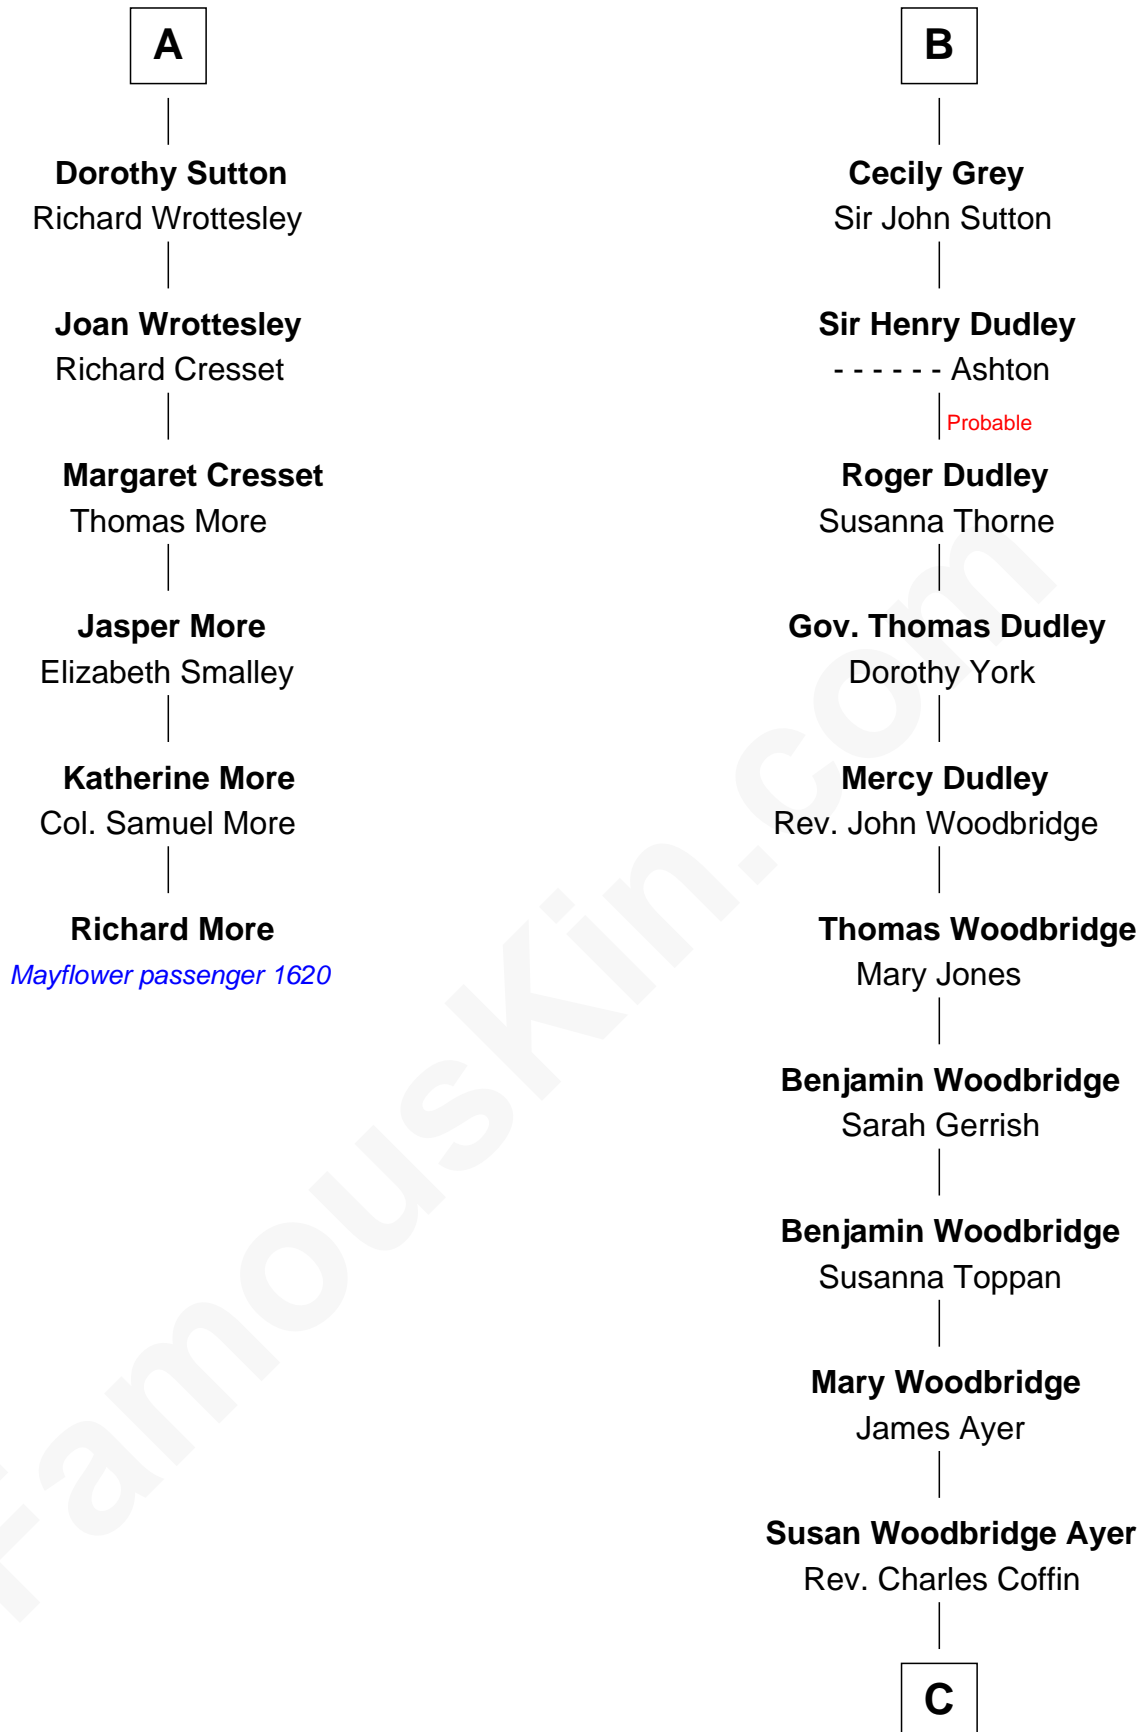

MAYFLOWER

FamousKin.com Relationship Chart of **Richard More**

(c1614 - c1696) *Mayflower* passenger 1620

12th cousin 8 times removed of

Tennessee Williams

Author of A Streetcar Named Desire

Bartholomew de Badlesmere

Margaret de Clare

Elizabeth de Badlesmere

Sir Edmund Mortimer

Sir Roger de Mortimer

Philippa de Montagu

Edmund Mortimer

Philippa Plantagenet

Elizabeth Mortimer

Margery de Badlesmere

Sir William de Ros

Thomas de Ros

Beatrice de Stafford

Margaret de Ros

Sir Reynold Grey

Margaret Grey

Sir William Bonville

William Bonville

Elizabeth Harington

William Bonville

Katherine Neville

Cecily Bonville

Thomas Grey

B

C