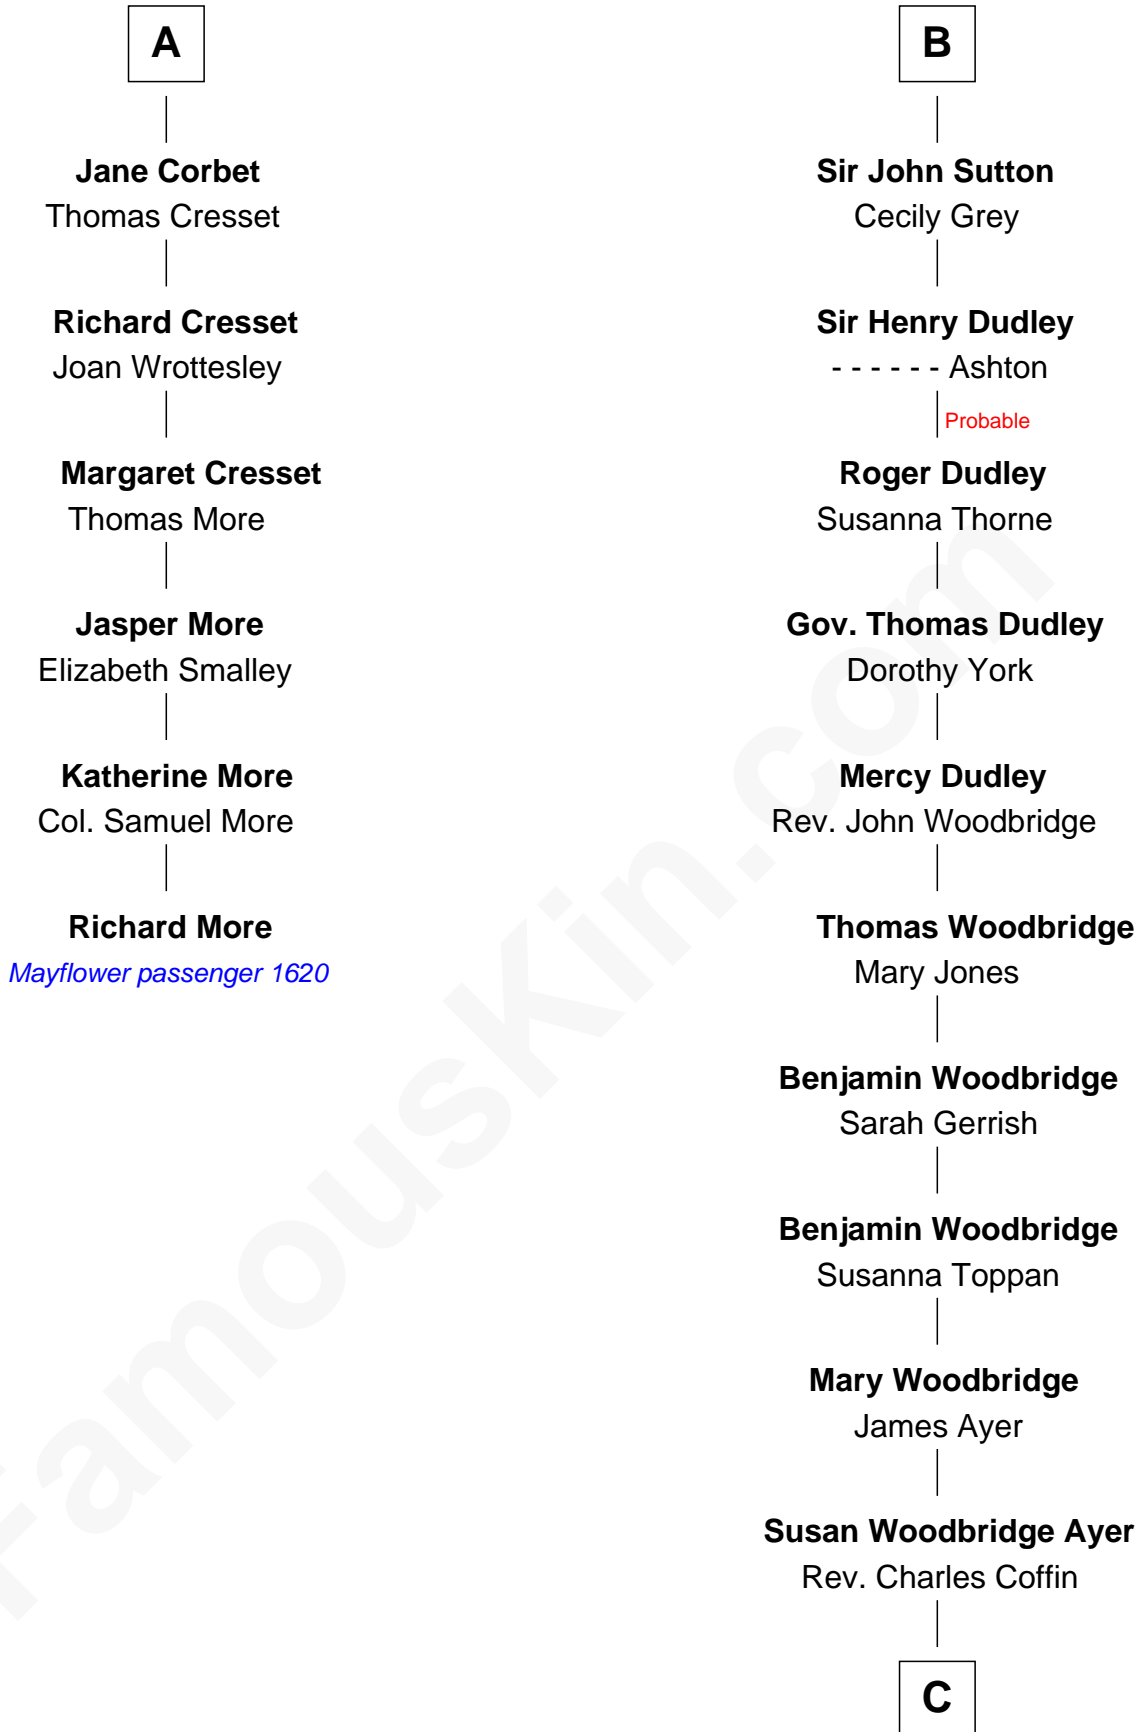

**MAYFLOWER**

# FamousKin.com Relationship Chart of Richard More

(c1614 - c1696) Mayflower passenger 1620

12th cousin 8 times removed of

## Tennessee Williams

Author of *A Streetcar Named Desire*

**C**

—  
**Cornelius Worcester Coffin**

Nancy McCorkle

—  
**Isabelle Coffin**

Thomas Lanier Williams

—  
**Cornelius Coffin Williams**

Edwina Dakin

—  
**Tennessee Williams**

*Author of [A Streetcar Named Desire](#)*