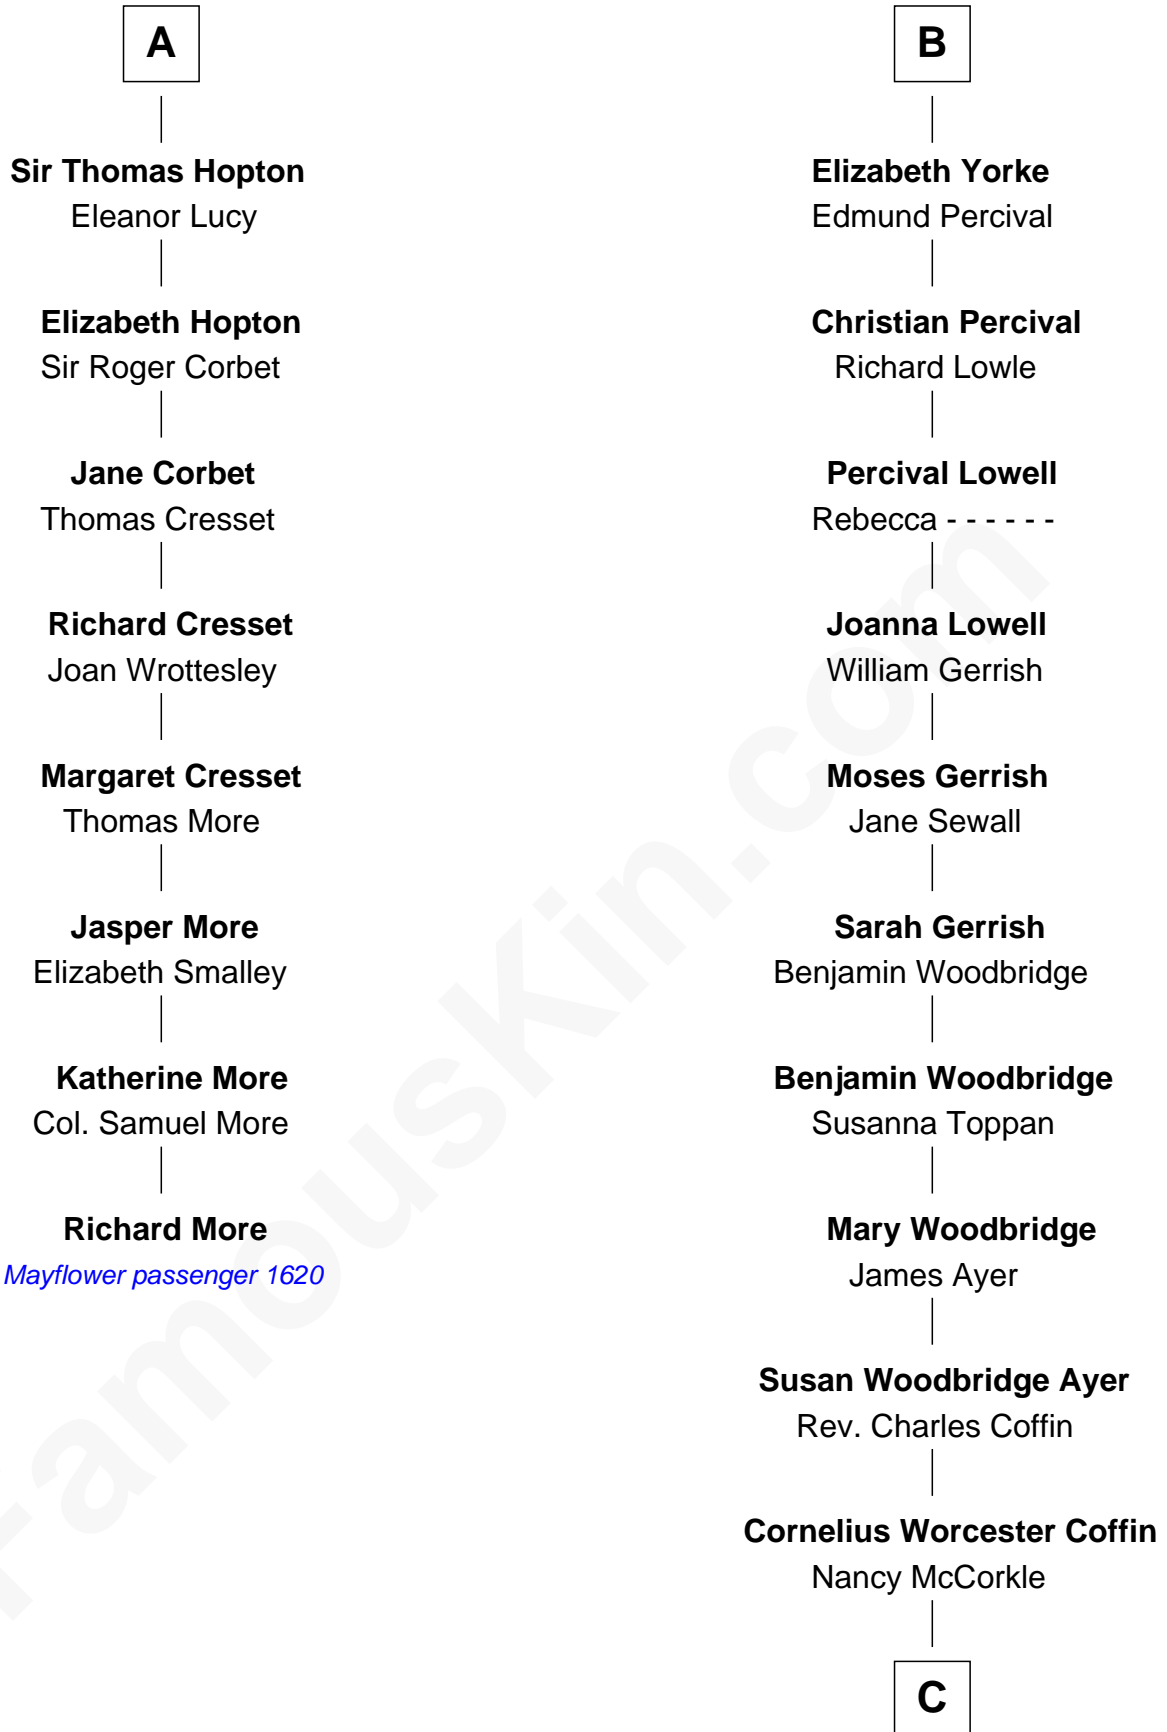

MAYFLOWER

FamousKin.com Relationship Chart of **Richard More**

(c1614 - c1696) *Mayflower* passenger 1620

14th cousin 5 times removed of

Tennessee Williams

Author of A Streetcar Named Desire

Humphrey de Bohun

Elizabeth Plantagenet

Eleanor de Bohun

Sir James le Boteler

Pernel le Boteler

Sir Gilbert Talbot

Elizabeth Talbot

Sir Henry de Grey

Richard Grey

Blanche de la Vache

Alice Grey

Sir William Burley

Elizabeth Burley

Sir John Hopton

Sir Walter Hopton

Joan Mortimer

A

Sir James Luttrell

Elizabeth Courtnay

Sir Hugh Luttrell

Margaret Hill

Eleanor Luttrell

Roger Yorke

B

C