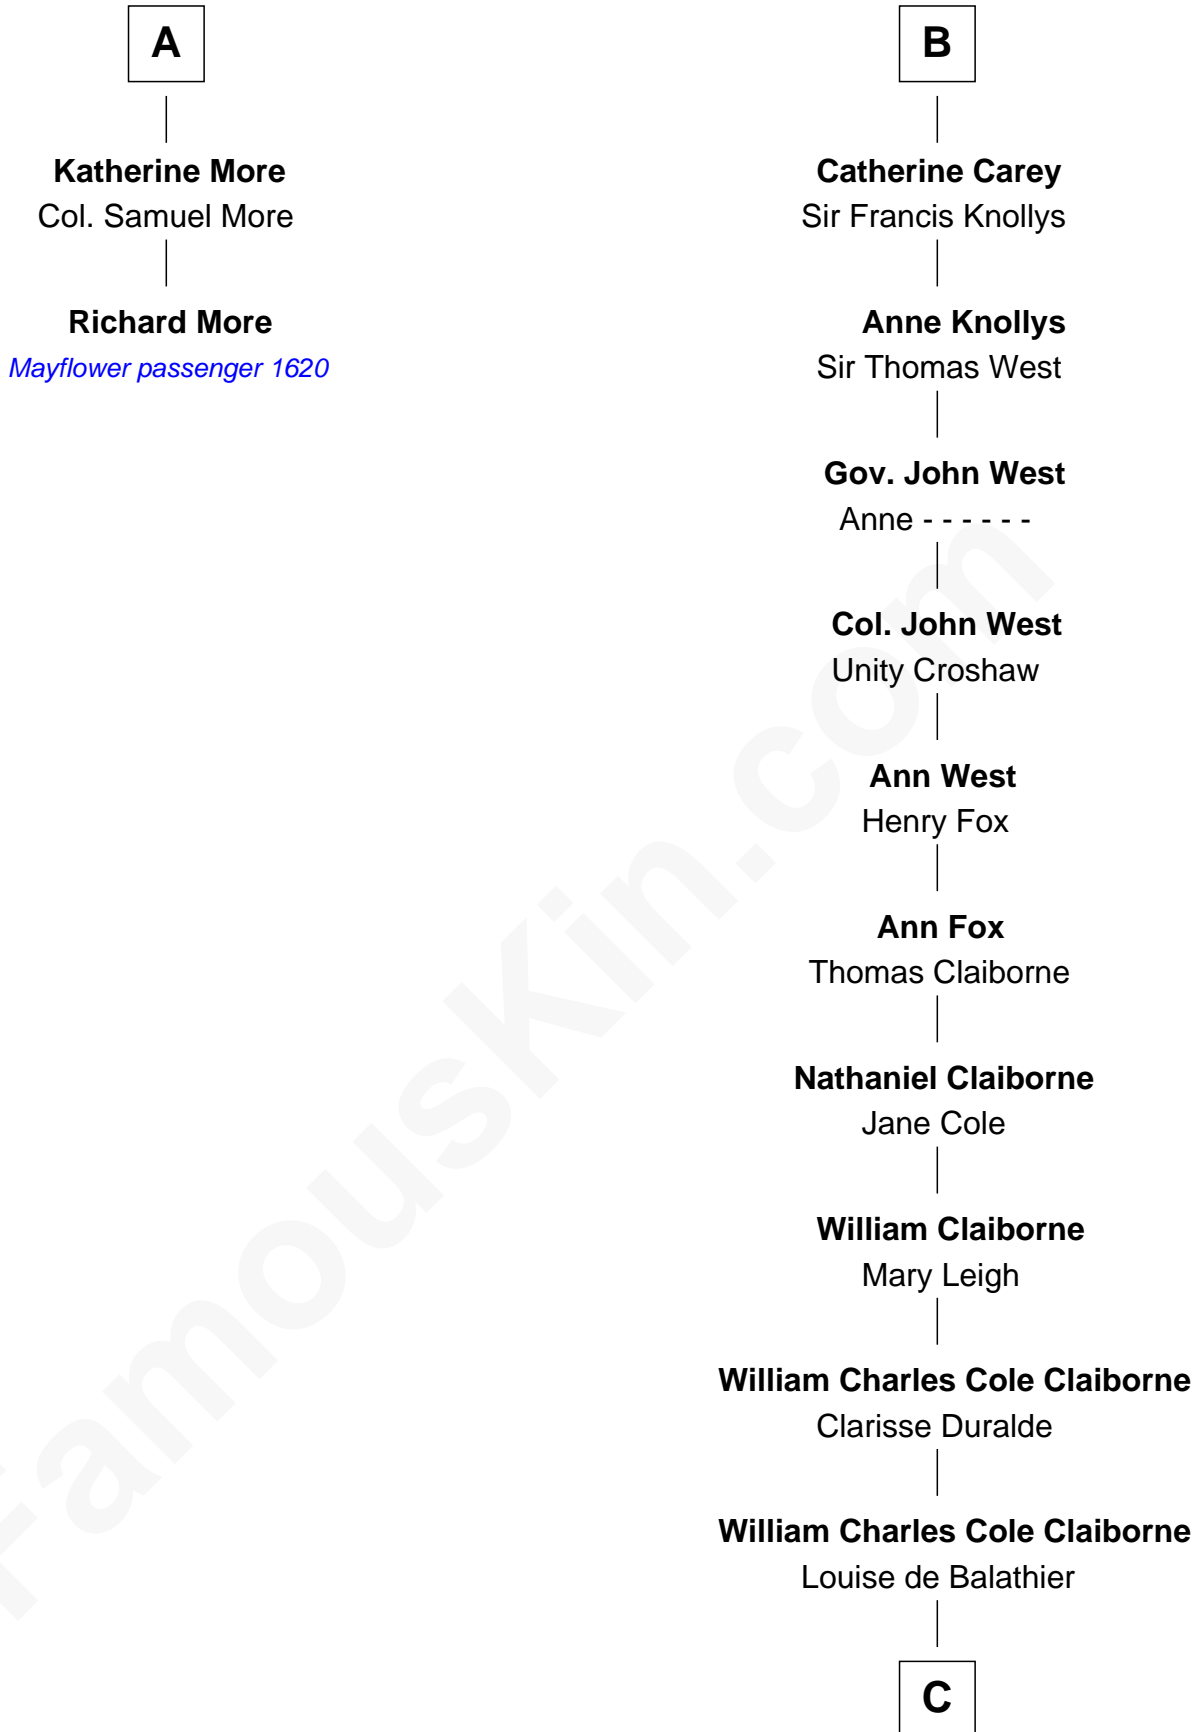

**MAYFLOWER**

# FamousKin.com Relationship Chart of

**Richard More**

(c1614 - c1696) Mayflower passenger 1620

8th cousin 11 times removed of

**Liz Claiborne**

Fashion Designer and Founder of Liz Claiborne Inc.

**C**

—  
**Fernand Claiborne**  
Marie Louise Villeré