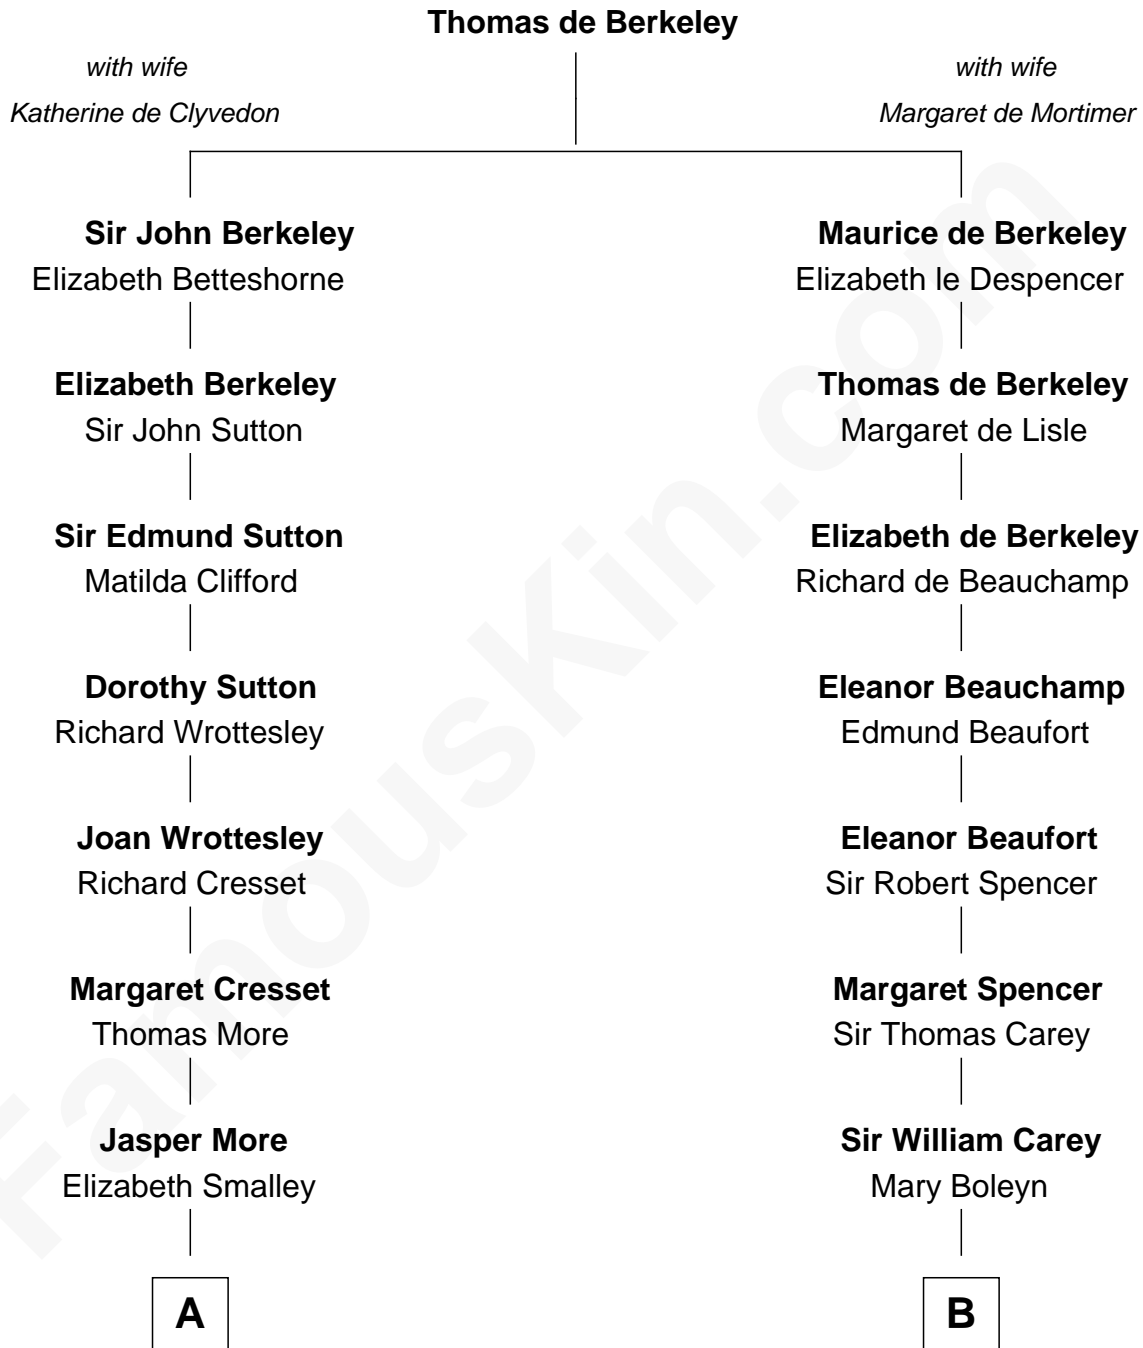

**MAYFLOWER**

# FamousKin.com Relationship Chart of

**Richard More**

(c1614 - c1696) Mayflower passenger 1620

8th cousin 11 times removed of

**Liz Claiborne**

Fashion Designer and Founder of Liz Claiborne Inc.

**C**

—  
**Fernand Claiborne**  
Marie Louise Villeré

—  
**Omer Villere Claiborne**  
Carolyn Louise Fenner

—  
**Liz Claiborne**  
*Found of Liz Claiborne Inc.*

FamousKin.com