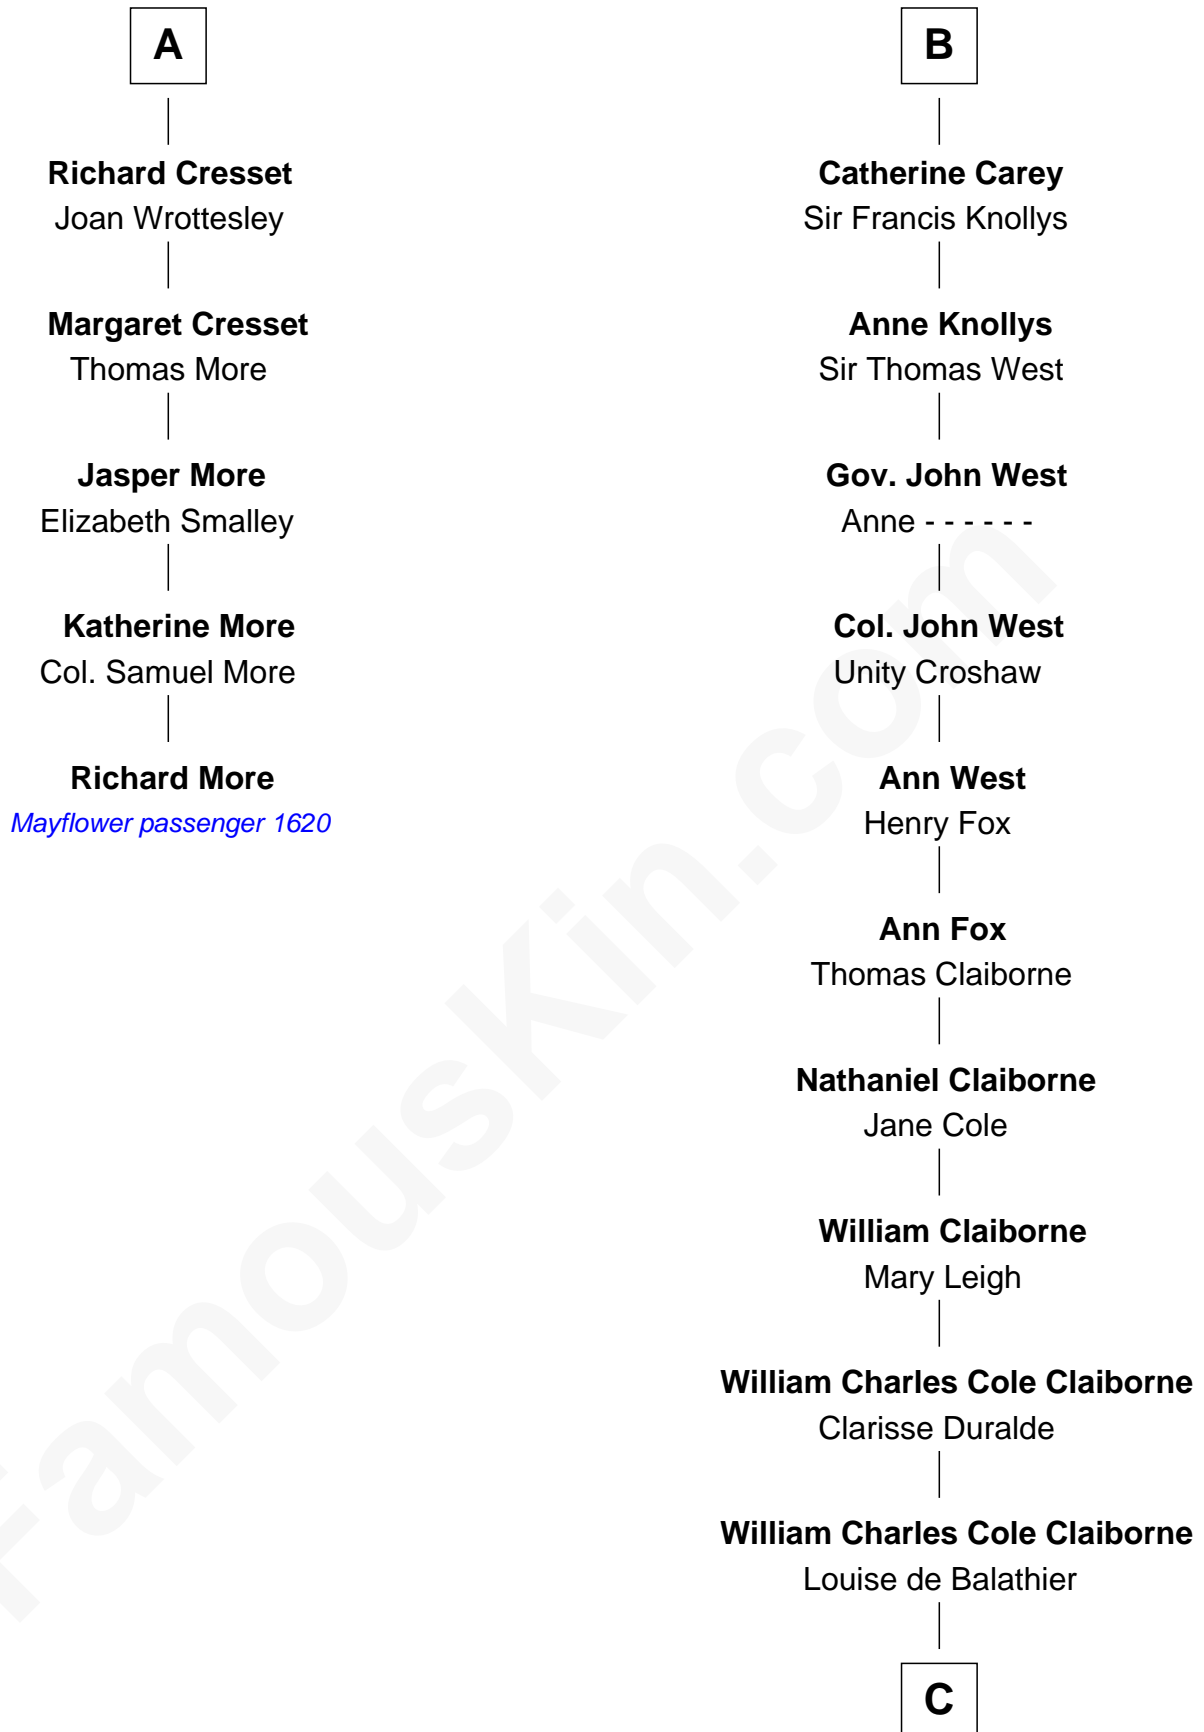

**MAYFLOWER**

# FamousKin.com Relationship Chart of

**Richard More**

(c1614 - c1696) Mayflower passenger 1620

11th cousin 8 times removed of

**Liz Claiborne**

Fashion Designer and Founder of Liz Claiborne Inc.

**C**

—  
**Fernand Claiborne**  
Marie Louise Villeré