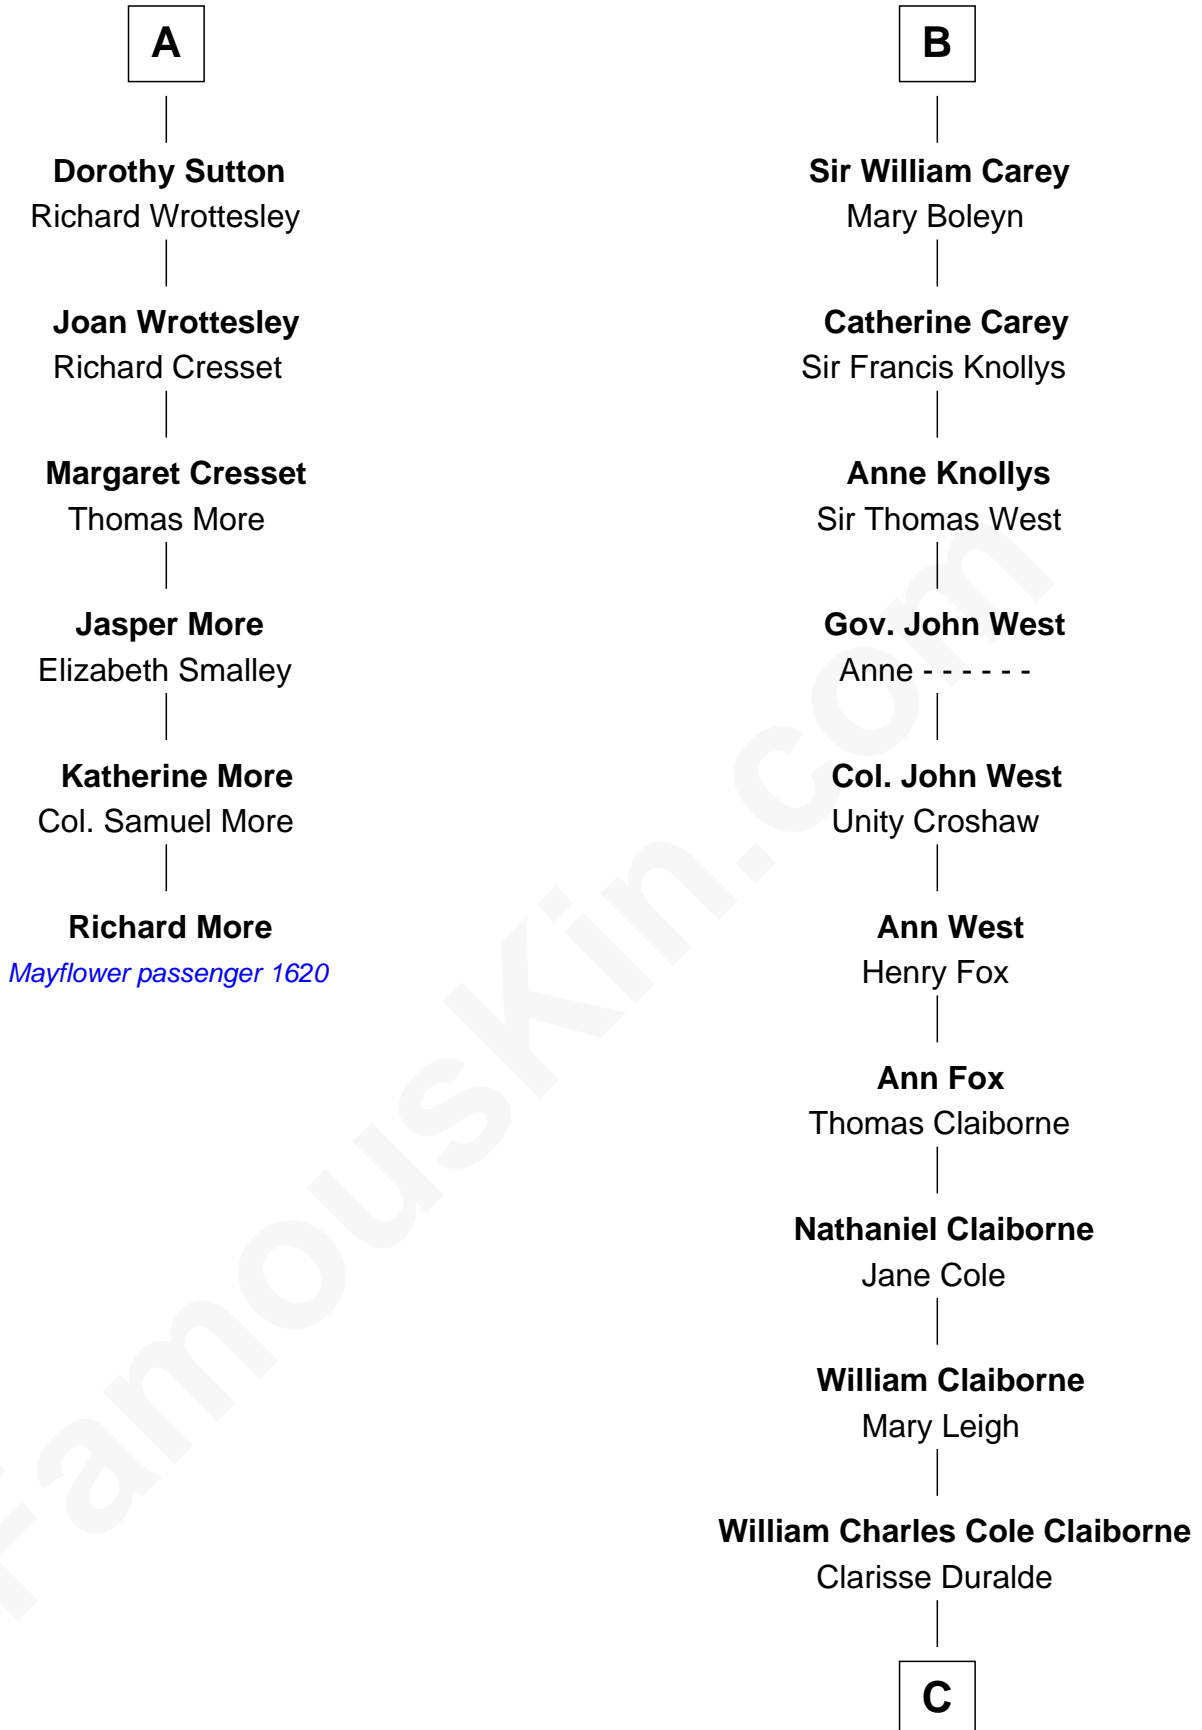

# FamousKin.com Relationship Chart of

**Richard More**

(c1614 - c1696) Mayflower passenger 1620

12th cousin 8 times removed of

**Liz Claiborne**

Fashion Designer and Founder of Liz Claiborne Inc.

**Roger de Mortimer**

Joan de Geneville

**Sir Edmund Mortimer**  
Elizabeth de Badlesmere

**Sir Roger de Mortimer**  
Philippa de Montagu

**Edmund Mortimer**  
Philippa Plantagenet

**Elizabeth Mortimer**  
Sir Henry Percy

**Elizabeth Percy**  
Sir John Clifford

**Thomas Clifford**  
Joan Dacre

**Matilda Clifford**  
Sir Edmund Sutton

**A**

**Margaret de Mortimer**  
Thomas de Berkeley

**Maurice de Berkeley**  
Elizabeth le Despencer

**Thomas de Berkeley**  
Margaret de Lisle

**Elizabeth de Berkeley**  
Richard de Beauchamp

**Eleanor Beauchamp**  
Edmund Beaufort

**Eleanor Beaufort**  
Sir Robert Spencer

**Margaret Spencer**  
Sir Thomas Carey

**B**

**C**

William Charles Cole Claiborne