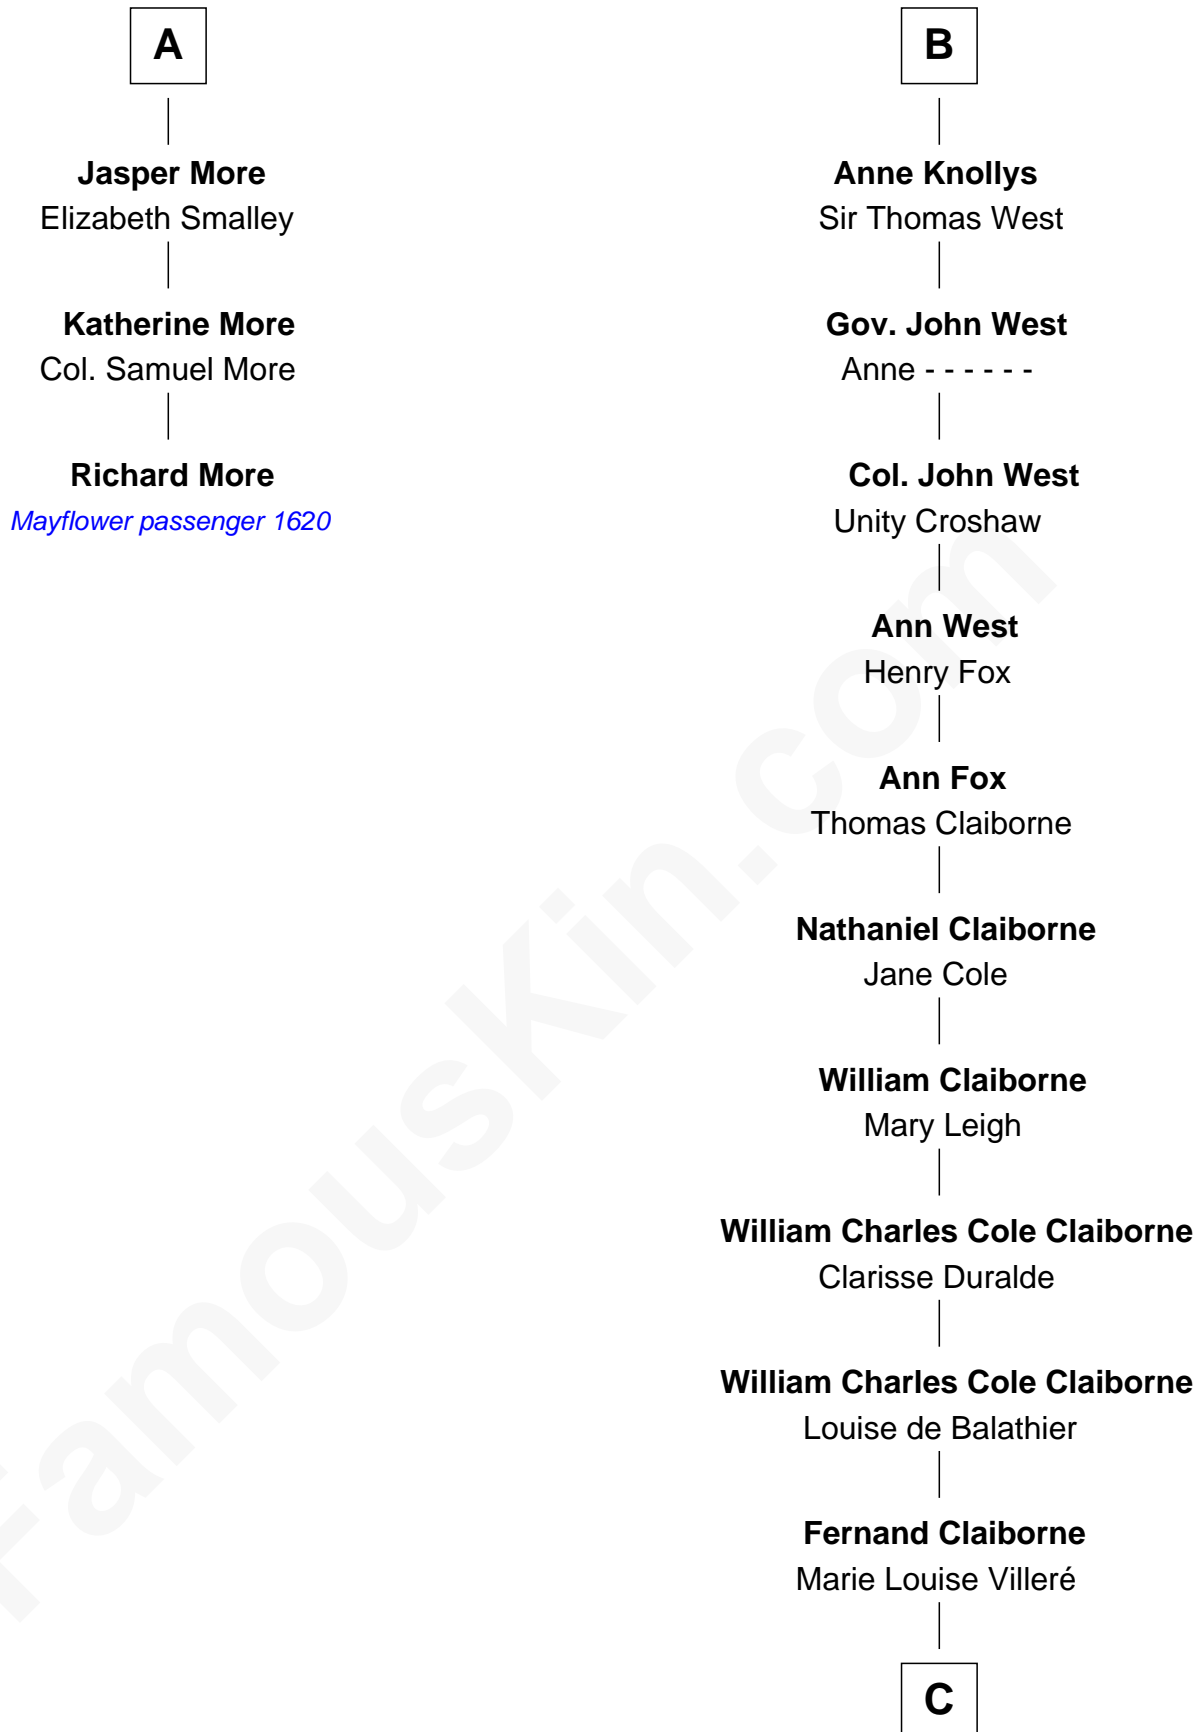

**MAYFLOWER**

# FamousKin.com Relationship Chart of

**Richard More**

(c1614 - c1696) Mayflower passenger 1620

9th cousin 9 times removed of

**Liz Claiborne**

Fashion Designer and Founder of Liz Claiborne Inc.

**C**

—  
**Omer Villere Claiborne**  
Carolyn Louise Fenner