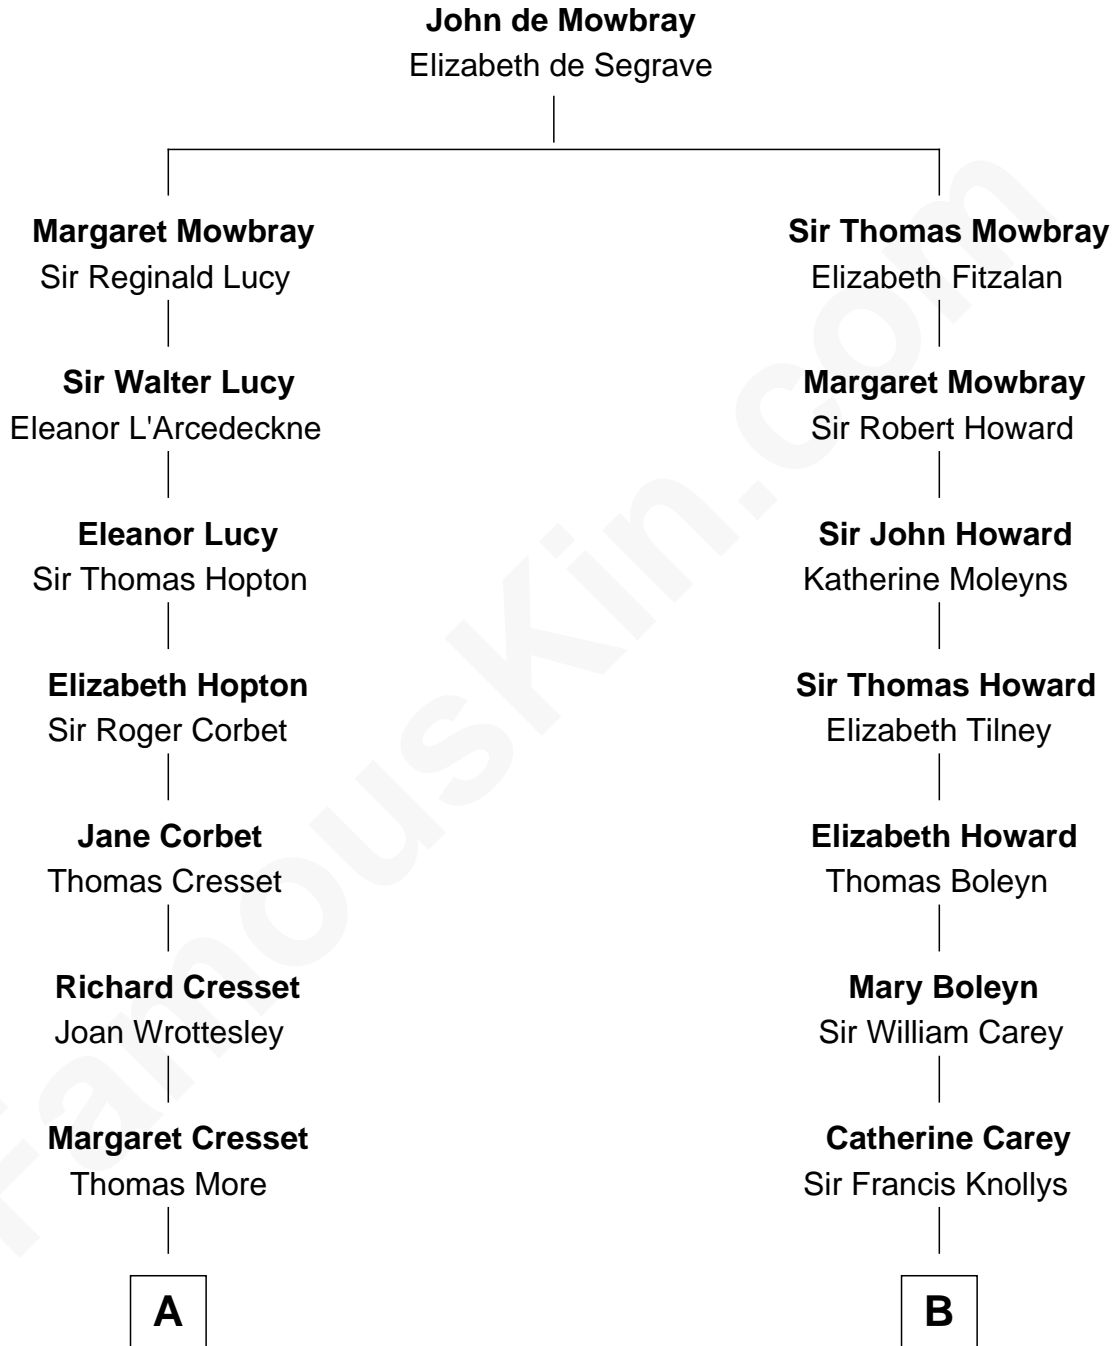

**MAYFLOWER**

# FamousKin.com Relationship Chart of

**Richard More**

(c1614 - c1696) Mayflower passenger 1620

9th cousin 9 times removed of

**Liz Claiborne**

Fashion Designer and Founder of Liz Claiborne Inc.

**C**

—  
**Omer Villere Claiborne**  
Carolyn Louise Fenner

—  
**Liz Claiborne**  
*Found of Liz Claiborne Inc.*

FamousKin.com