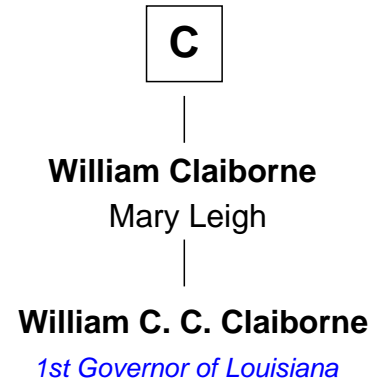

**MAYFLOWER**

# FamousKin.com Relationship Chart of **Richard More**

(c1614 - c1696) *Mayflower passenger 1620*

13th cousin 5 times removed of

**William C. C. Claiborne**  
*1st Governor of Louisiana*

**Alan la Zouche**  
Ellen de Quincy