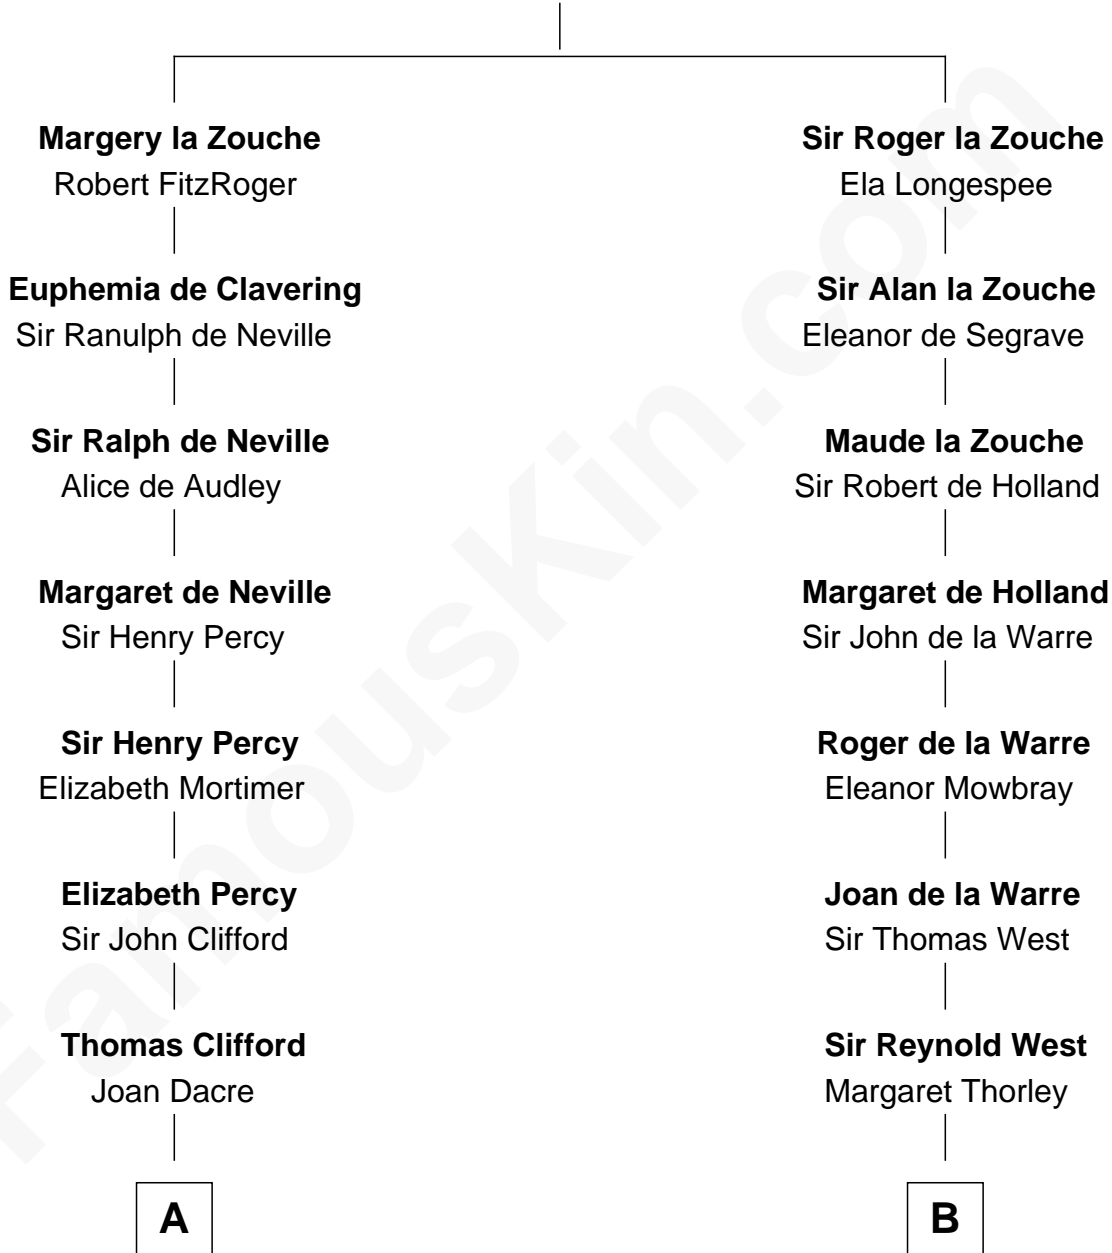

**MAYFLOWER**

# FamousKin.com Relationship Chart of **Richard More**

(c1614 - c1696) *Mayflower passenger 1620*

13th cousin 5 times removed of

**William C. C. Claiborne**  
*1st Governor of Louisiana*

**Alan la Zouche**  
Ellen de Quincy

FamousKin.com