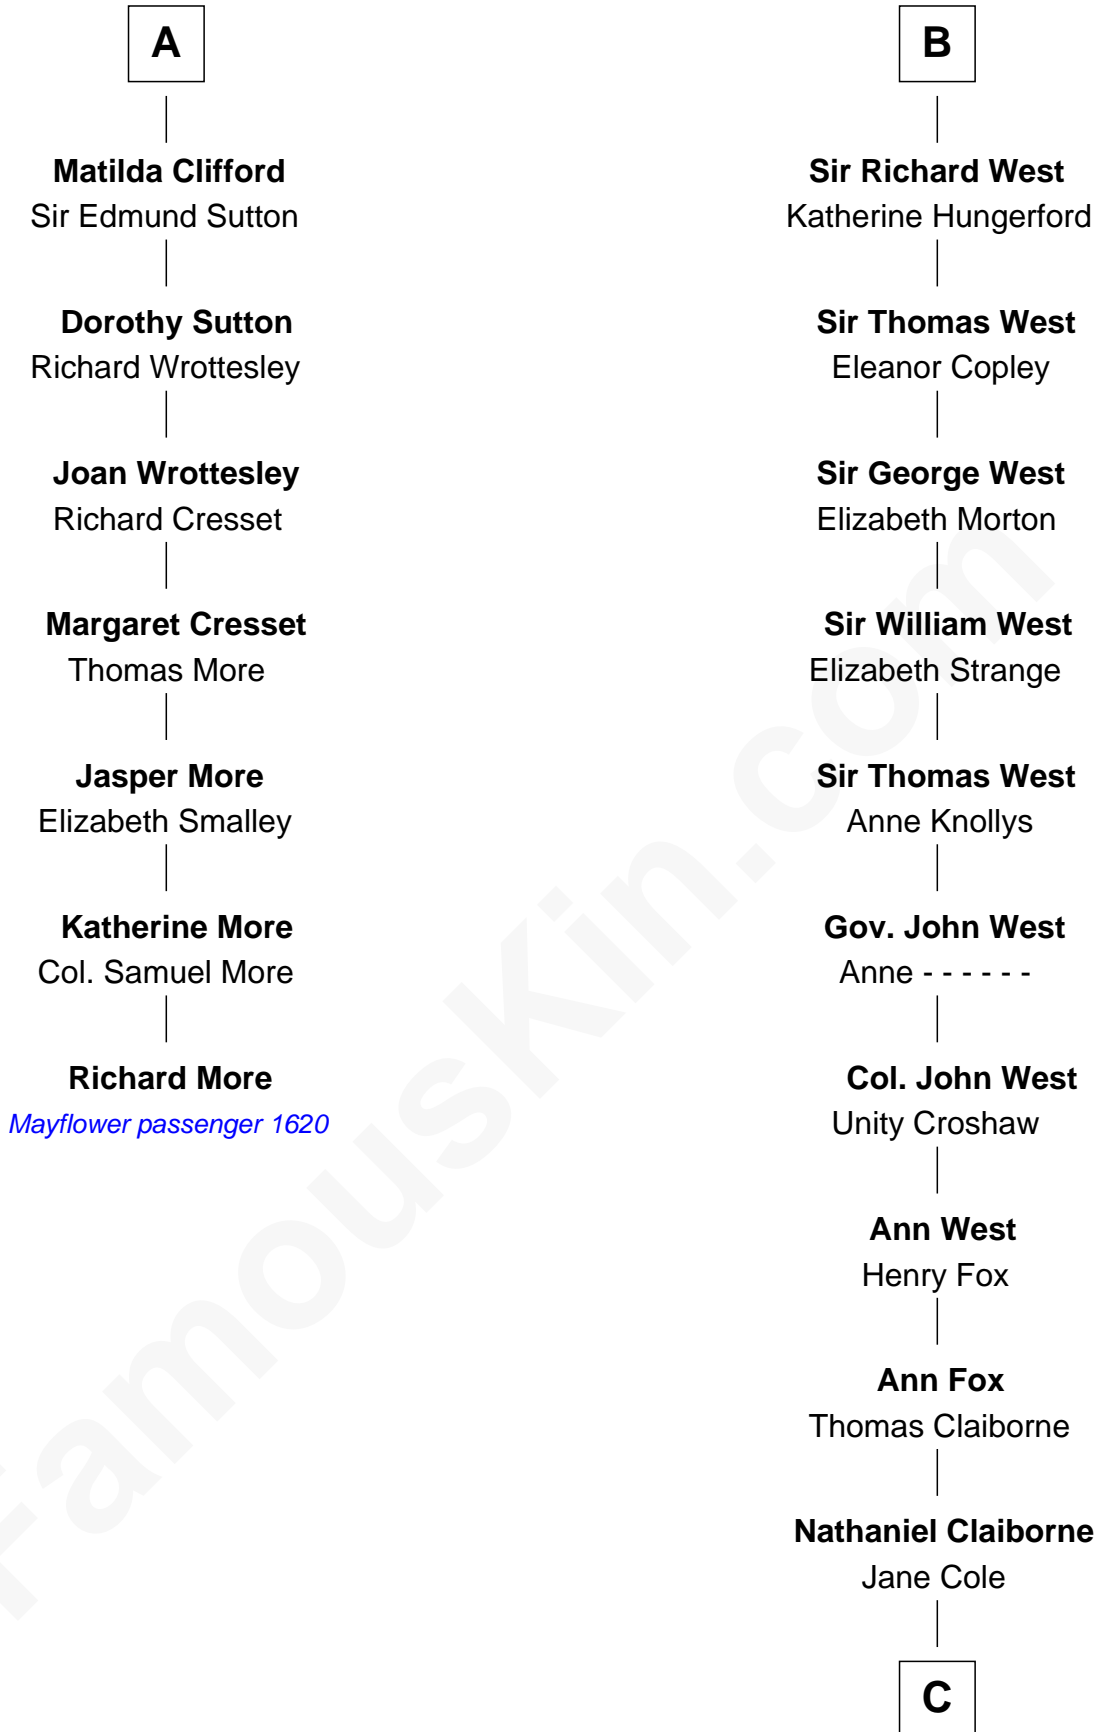

**MAYFLOWER**

# FamousKin.com Relationship Chart of **Richard More**

(c1614 - c1696) *Mayflower passenger 1620*

13th cousin 5 times removed of

**William C. C. Claiborne**  
*1st Governor of Louisiana*

**Alan la Zouche**  
Ellen de Quincy