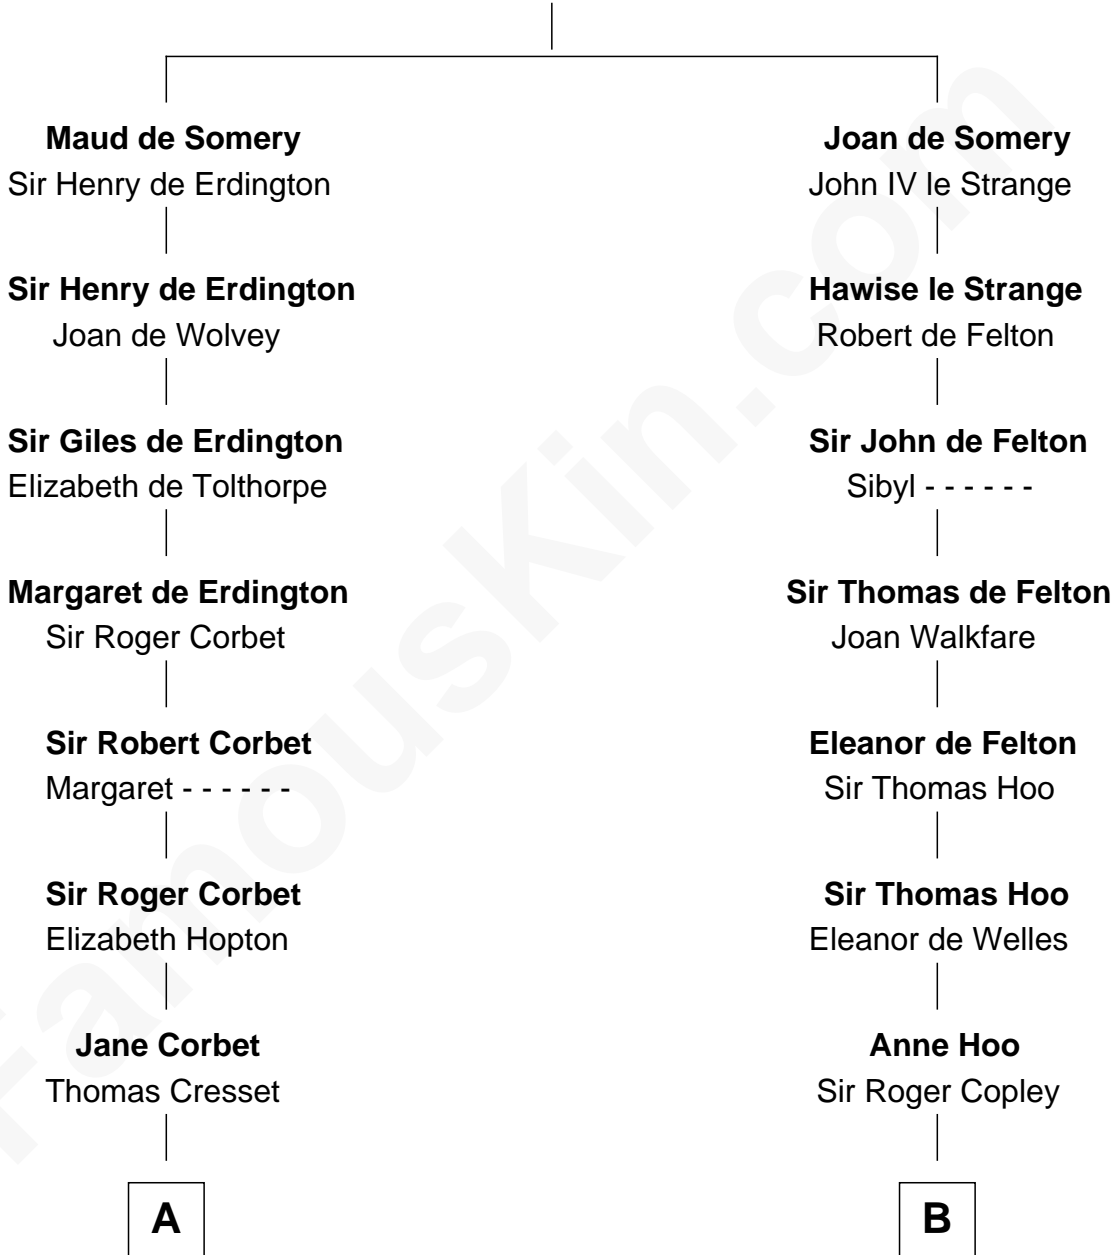

MAYFLOWER

FamousKin.com Relationship Chart of **Richard More**

(c1614 - c1696) *Mayflower passenger 1620*

11th cousin 6 times removed of

William C. C. Claiborne
1st Governor of Louisiana

Sir Roger de Somery
Nichole d'Aubenev

A

Richard Cresset
Joan Wrottesley

Margaret Cresset
Thomas More

Jasper More
Elizabeth Smalley

Katherine More
Col. Samuel More

Richard More
Mayflower passenger 1620

B

Eleanor Copley
Sir Thomas West

Sir George West
Elizabeth Morton

Sir William West
Elizabeth Strange

Sir Thomas West
Anne Knollys

Gov. John West
Anne - - - - -

Col. John West
Unity Croshaw

Ann West
Henry Fox

Ann Fox
Thomas Claiborne

Nathaniel Claiborne
Jane Cole