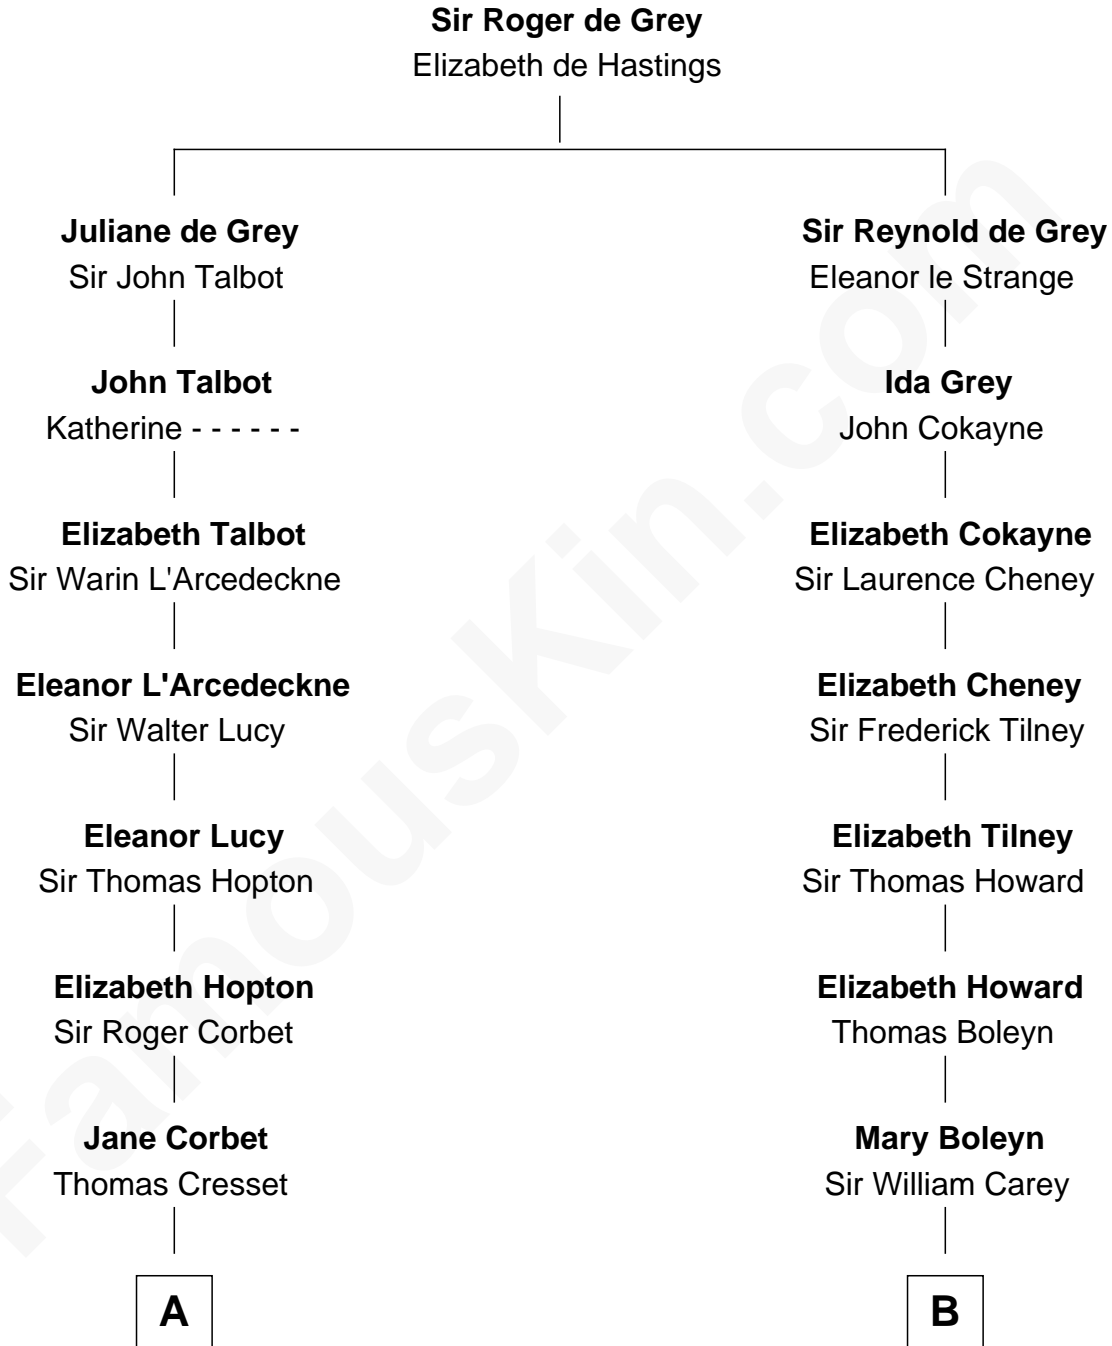

MAYFLOWER

FamousKin.com Relationship Chart of **Richard More**

(c1614 - c1696) *Mayflower passenger 1620*

11th cousin 4 times removed of

William C. C. Claiborne
1st Governor of Louisiana

A

Richard Cresset
Joan Wrottesley

Margaret Cresset
Thomas More

Jasper More
Elizabeth Smalley

Katherine More
Col. Samuel More

Richard More
Mayflower passenger 1620

B

Catherine Carey
Sir Francis Knollys

Anne Knollys
Sir Thomas West

Gov. John West
Anne - - - - -